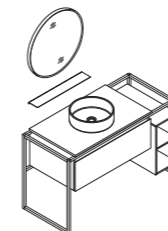

YTG110-100

Item Code	Description	Size(WxDxH)
YM110-060	Mirror	600x30x600mm
HI-0081	Shelf	600x100x15mm
YTDP-036	Basin	360x120x360mm
YG110-100	Main Cabinet	1000x520x720mm

YTG110-120

Item Code	Description	Size(WxDxH)
YM110-060	Mirror	600x30x600mm
HI-0081	Shelf	600x100x15mm
YTDP-036	Basin	360x120x360mm
YG110-120	Main Cabinet	1200x520x720mm