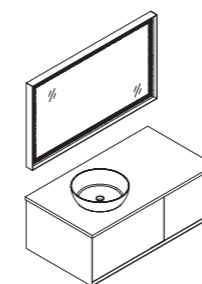

YTG98-100

Item Code	Description	Size(WxDxH)
YM193-100	LED Mirror	1000x60x700mm
YTDP-052	Counter Basin	410x410x140mm
YTP98-100	Top	1005x550x14mm
YG98-100	Main Cabinet	990x540x350mm