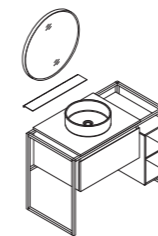

YTG110-080

Item Code	Description	Size(WxDxH)
YM110-060	Mirror	600x30x600mm
HI-0081	Shelf	600x100x15mm
YTDP-036	Basin	360x120x360mm
YG110-080	Main Cabinet	800x520x720mm