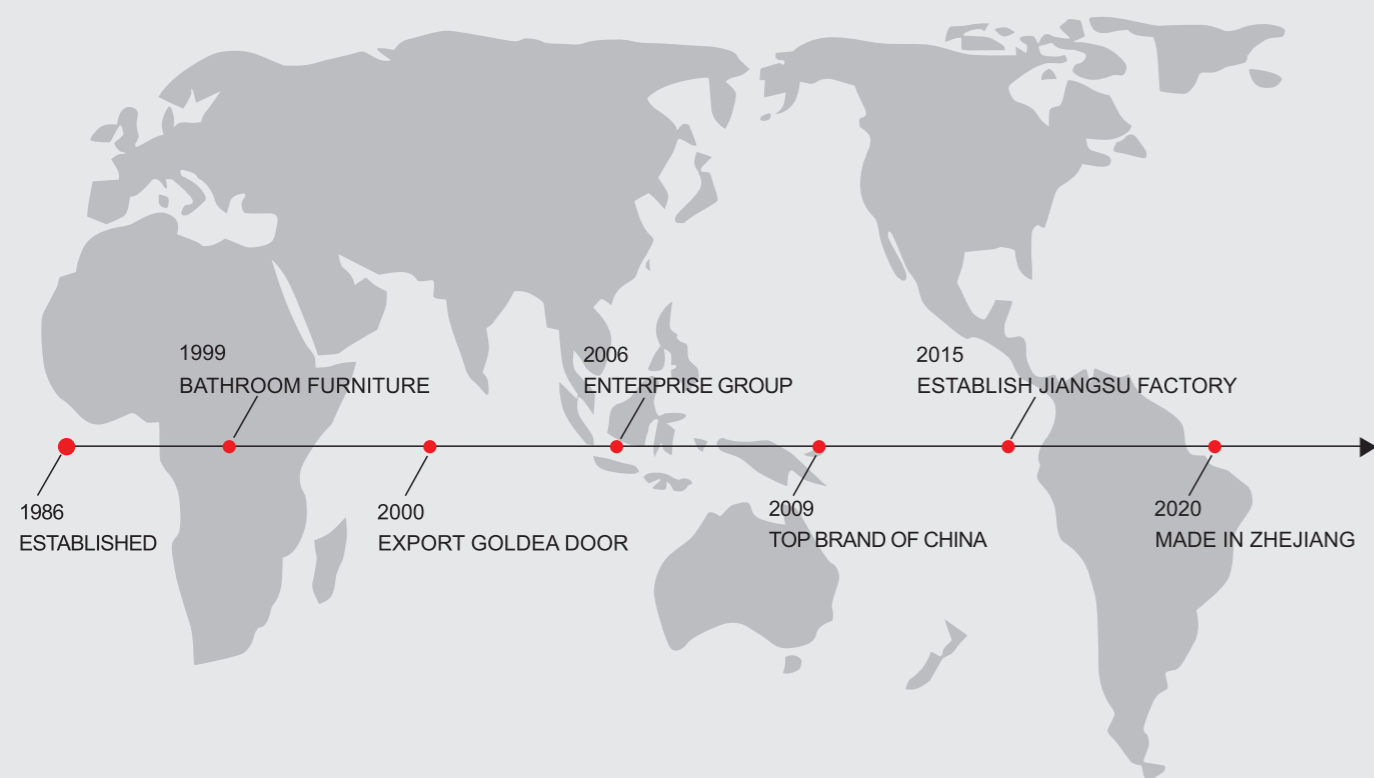

Substitute ore
materials

Reduce Mine Development

Small Space, Great Use

Storage System

GOLDEA provides quick and easy installation services,
reflecting GOLDEA's specialty.

Easy To Assemble

About GOLDEA

Zhejiang Jindi Holding Group Co.,Ltd--GOLDEA,founded in1986,is a professional manufacturer, dealing with R&D,production and sale of top-grade bathroom furniture. As a company being evaluated as AAA-grade,GOLDEA has already become a well-know brand in the world.Our products has made us the standard image of the high class and fashion design.

GOLDEA has powerful technology,precise inspection device and advanced assembly line.Cooperating with the word biggest machine company SCM and HOMAG, GOLDEA accepts overseas customers' order of OEM, ODM and other cooperation.A whole set of production,quality and management system has been created in GOLDEA as ISO 19001 International Quality Management System & ISO 14001 Environment Management System. We warmly welcome you to visit us.

GOLDEA

From Nature Golden Life

GOLDEA GROUP

In 30 years, GOLDEA cooperated with **66** national events, and finished **280** projects, created **84** patents, and won **287** honors.

A great success was performed in GOLDEA with annual sales at more than **410,000** units.