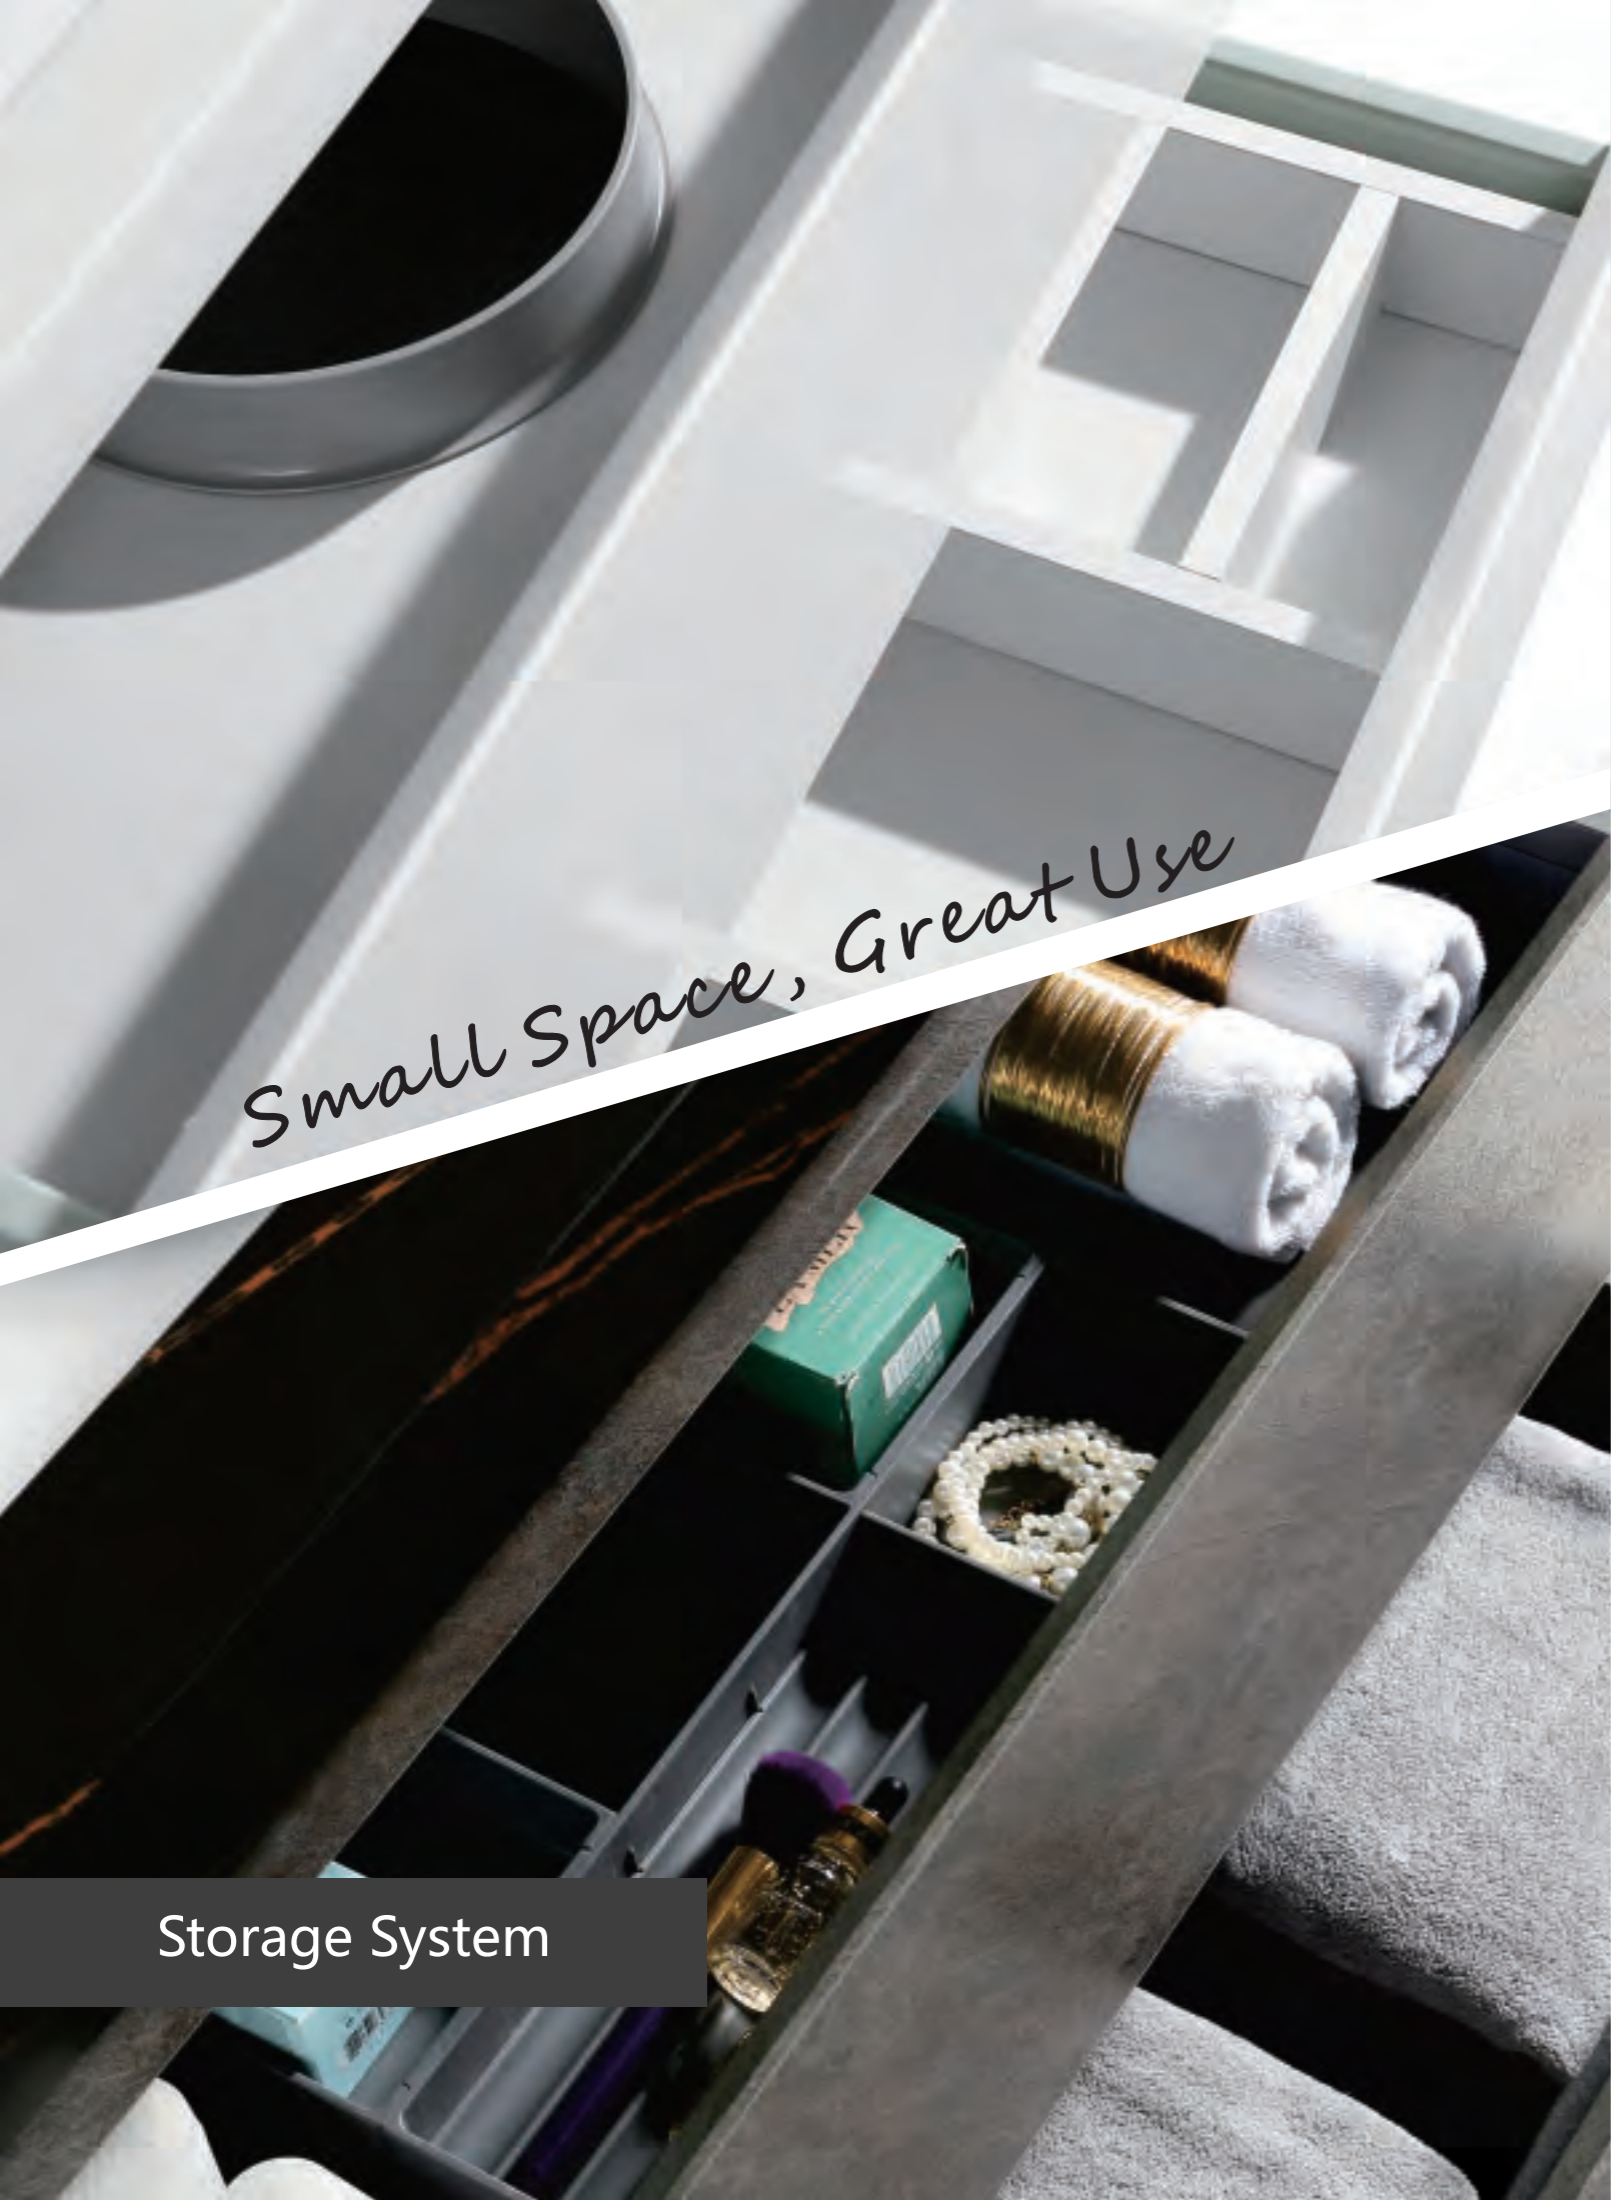

Substitute ore
materials

Reduce Mine Development

Small Space, Great Use

Storage System

GOLDEA provides quick and easy installation services,
reflecting GOLDEA's specialty.

Easy To Assemble

About GOLDEA

Zhejiang Jindi Holding Group Co.,Ltd--GOLDEA,founded in1986,is a professional manufacturer, dealing with R&D,production and sale of top-grade bathroom furniture. As a company being evaluated as AAA-grade,GOLDEA has already become a well-know brand in the world.Our products has made us the standard image of the high class and fashion design.