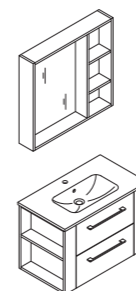

YTG204A-080

Item Code	Description	Size(WxDxH)
YM204A-080	Mirror	790x140x750mm
YT204-080	Basin	810x465x20mm
YG204A-080	Main Cabinet	790x455x550mm