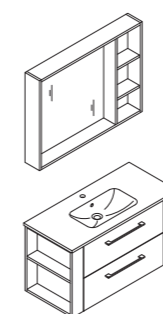

YBC194-150

Item Code	Description	Size(WxDxH)
YM194-055	Mirror	550x40x750mm
YB194-060	Basin	600x400x50mm
YC194-1-150	Main Cabinet	1480x395x550mm

YTG204A-080

Item Code	Description	Size(WxDxH)
YM204A-080	Mirror	790x140x750mm
YT204-080	Basin	810x465x20mm
YG204A-080	Main Cabinet	790x455x550mm