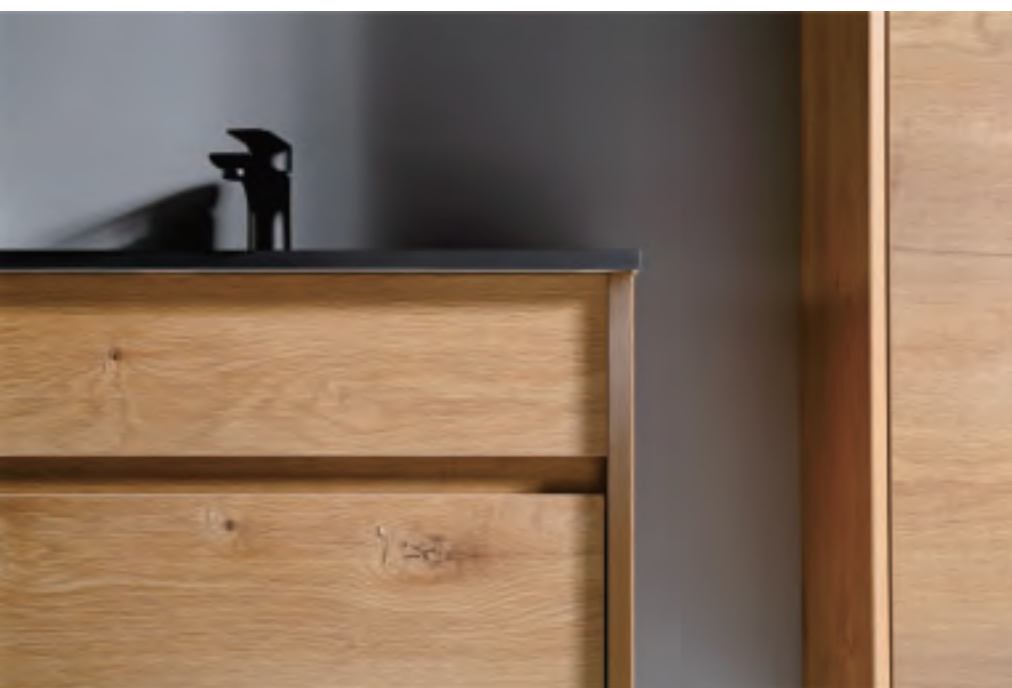

YBC205A-060

Item Code	Description	Size(WxDxH)
YM193-060	Mirror Cabinet	550x60x700mm
YB205-060	Basin	600x460x15mm
YC193-060	Main Cabinet	590x455x480mm

YBC205A-080

Item Code	Description	Size(WxDxH)
YM193-080	Mirror Cabinet	750x60x700mm
YB205-080	Basin	800x460x15mm
YC193-080	Main Cabinet	790x455x480mm

YBC205A-100

Item Code	Description	Size(WxDxH)
YM193-100	Mirror Cabinet	950x60x700mm
YB205-100	Basin	1000x460x15mm
YC193-100	Main Cabinet	990x455x480mm

YBC205A-120

Item Code	Description	Size(WxDxH)
YM193-120	Mirror Cabinet	1150x60x700mm
YB205-120	Basin	1200x460x15mm
YC193-120	Main Cabinet	1190x455x480mm

YBC205A-140

Item Code	Description	Size(WxDxH)
YM193-140	Mirror Cabinet	1350x60x700mm
YB205-140	Basin	1400x460x15mm
YC193-140	Main Cabinet	1390x455x480mm

YCH193-035

Item Code	Description	Size(WxDxH)
YCH193-035	Side Cabinet	350x300x1600mm