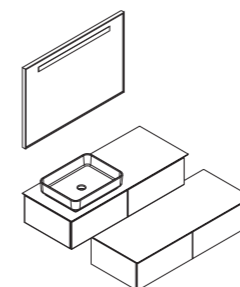

YTG193-120

Item Code	Description	Size(WxDxH)
YM193AL-100	LED Mirror	1000x300x700mm
YTDP-048B	Counter Basin	510x390x125mm
YTP193-120	Top	1190x500x18mm
YG193-120	Main Cabinet	1150x480x250mm