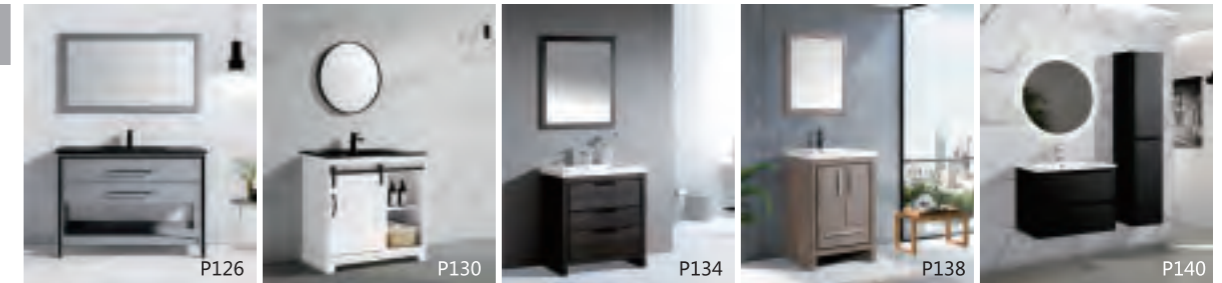

CLASSICAL STYLE