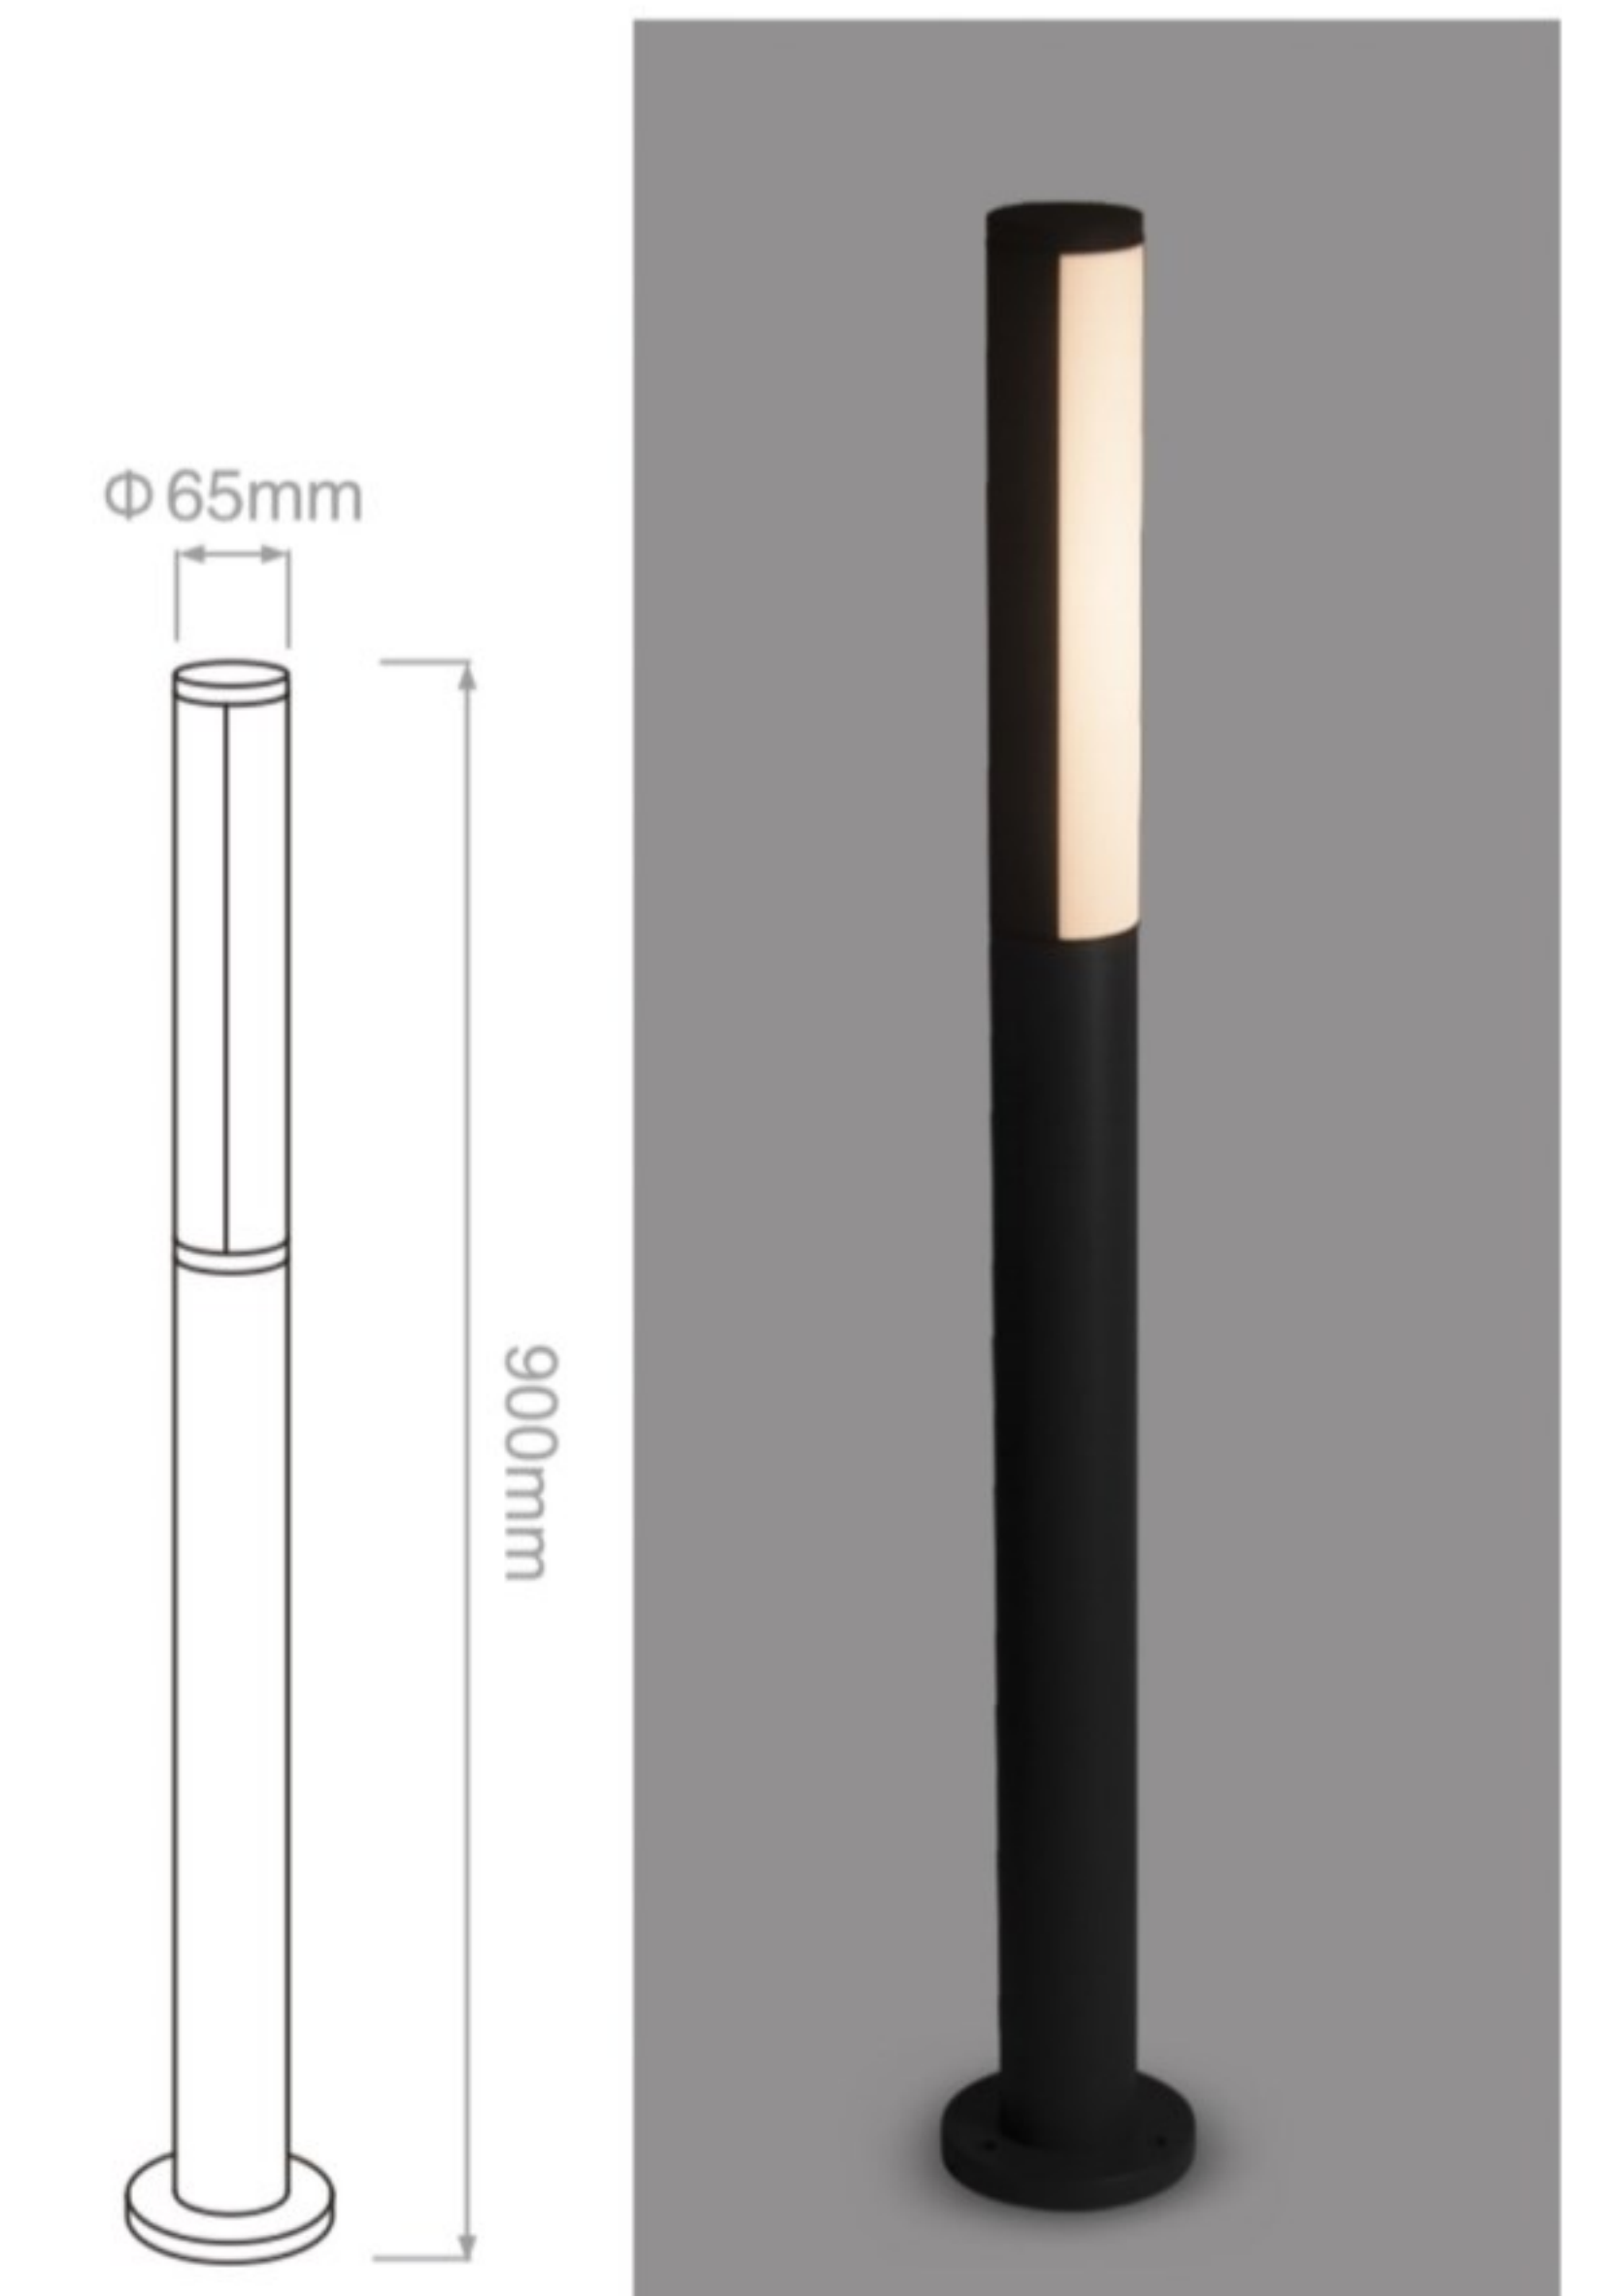

■ GD-ABG08

LED 光源	7W / 700lm
Ra 显指	≥80
Color Temperature 色温	2700K / 3000K / 4000K / 6000K
Fixture Color 灯体颜色	Black / White / Platinum grey / Shiny grey
Input Voltage 输入电压	AC 100-277V
Working Temperature 工作温度	-15°C ~ 50°C
Material 主要材质	Die-casting aluminum / PC diffuser 压铸铝 / PC