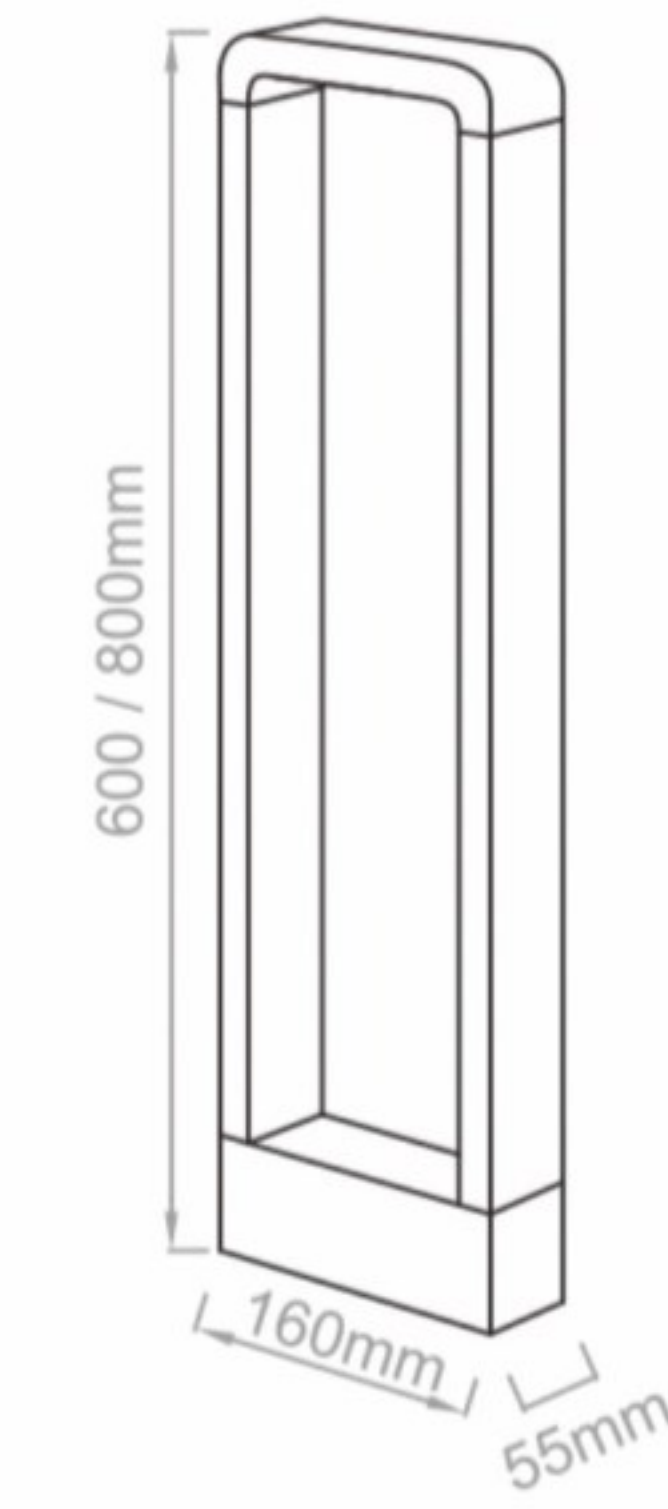

■ GD-ABG01

LED 光源	5W / 500lm
Ra 显指	≥80
Color Temperature 色温	2700K / 3000K / 4000K / 6000K
Fixture Color 灯体颜色	Black / Grey / White / Platinum grey 砂黑 / 砂灰 / 砂白 / 砂咖啡
Input Voltage 输入电压	AC 100-277V
Working Temperature 工作温度	-15°C ~ 50°C
Material 主要材质	Die-casting aluminum / Tempered glass 压铸铝 / 钢化玻璃