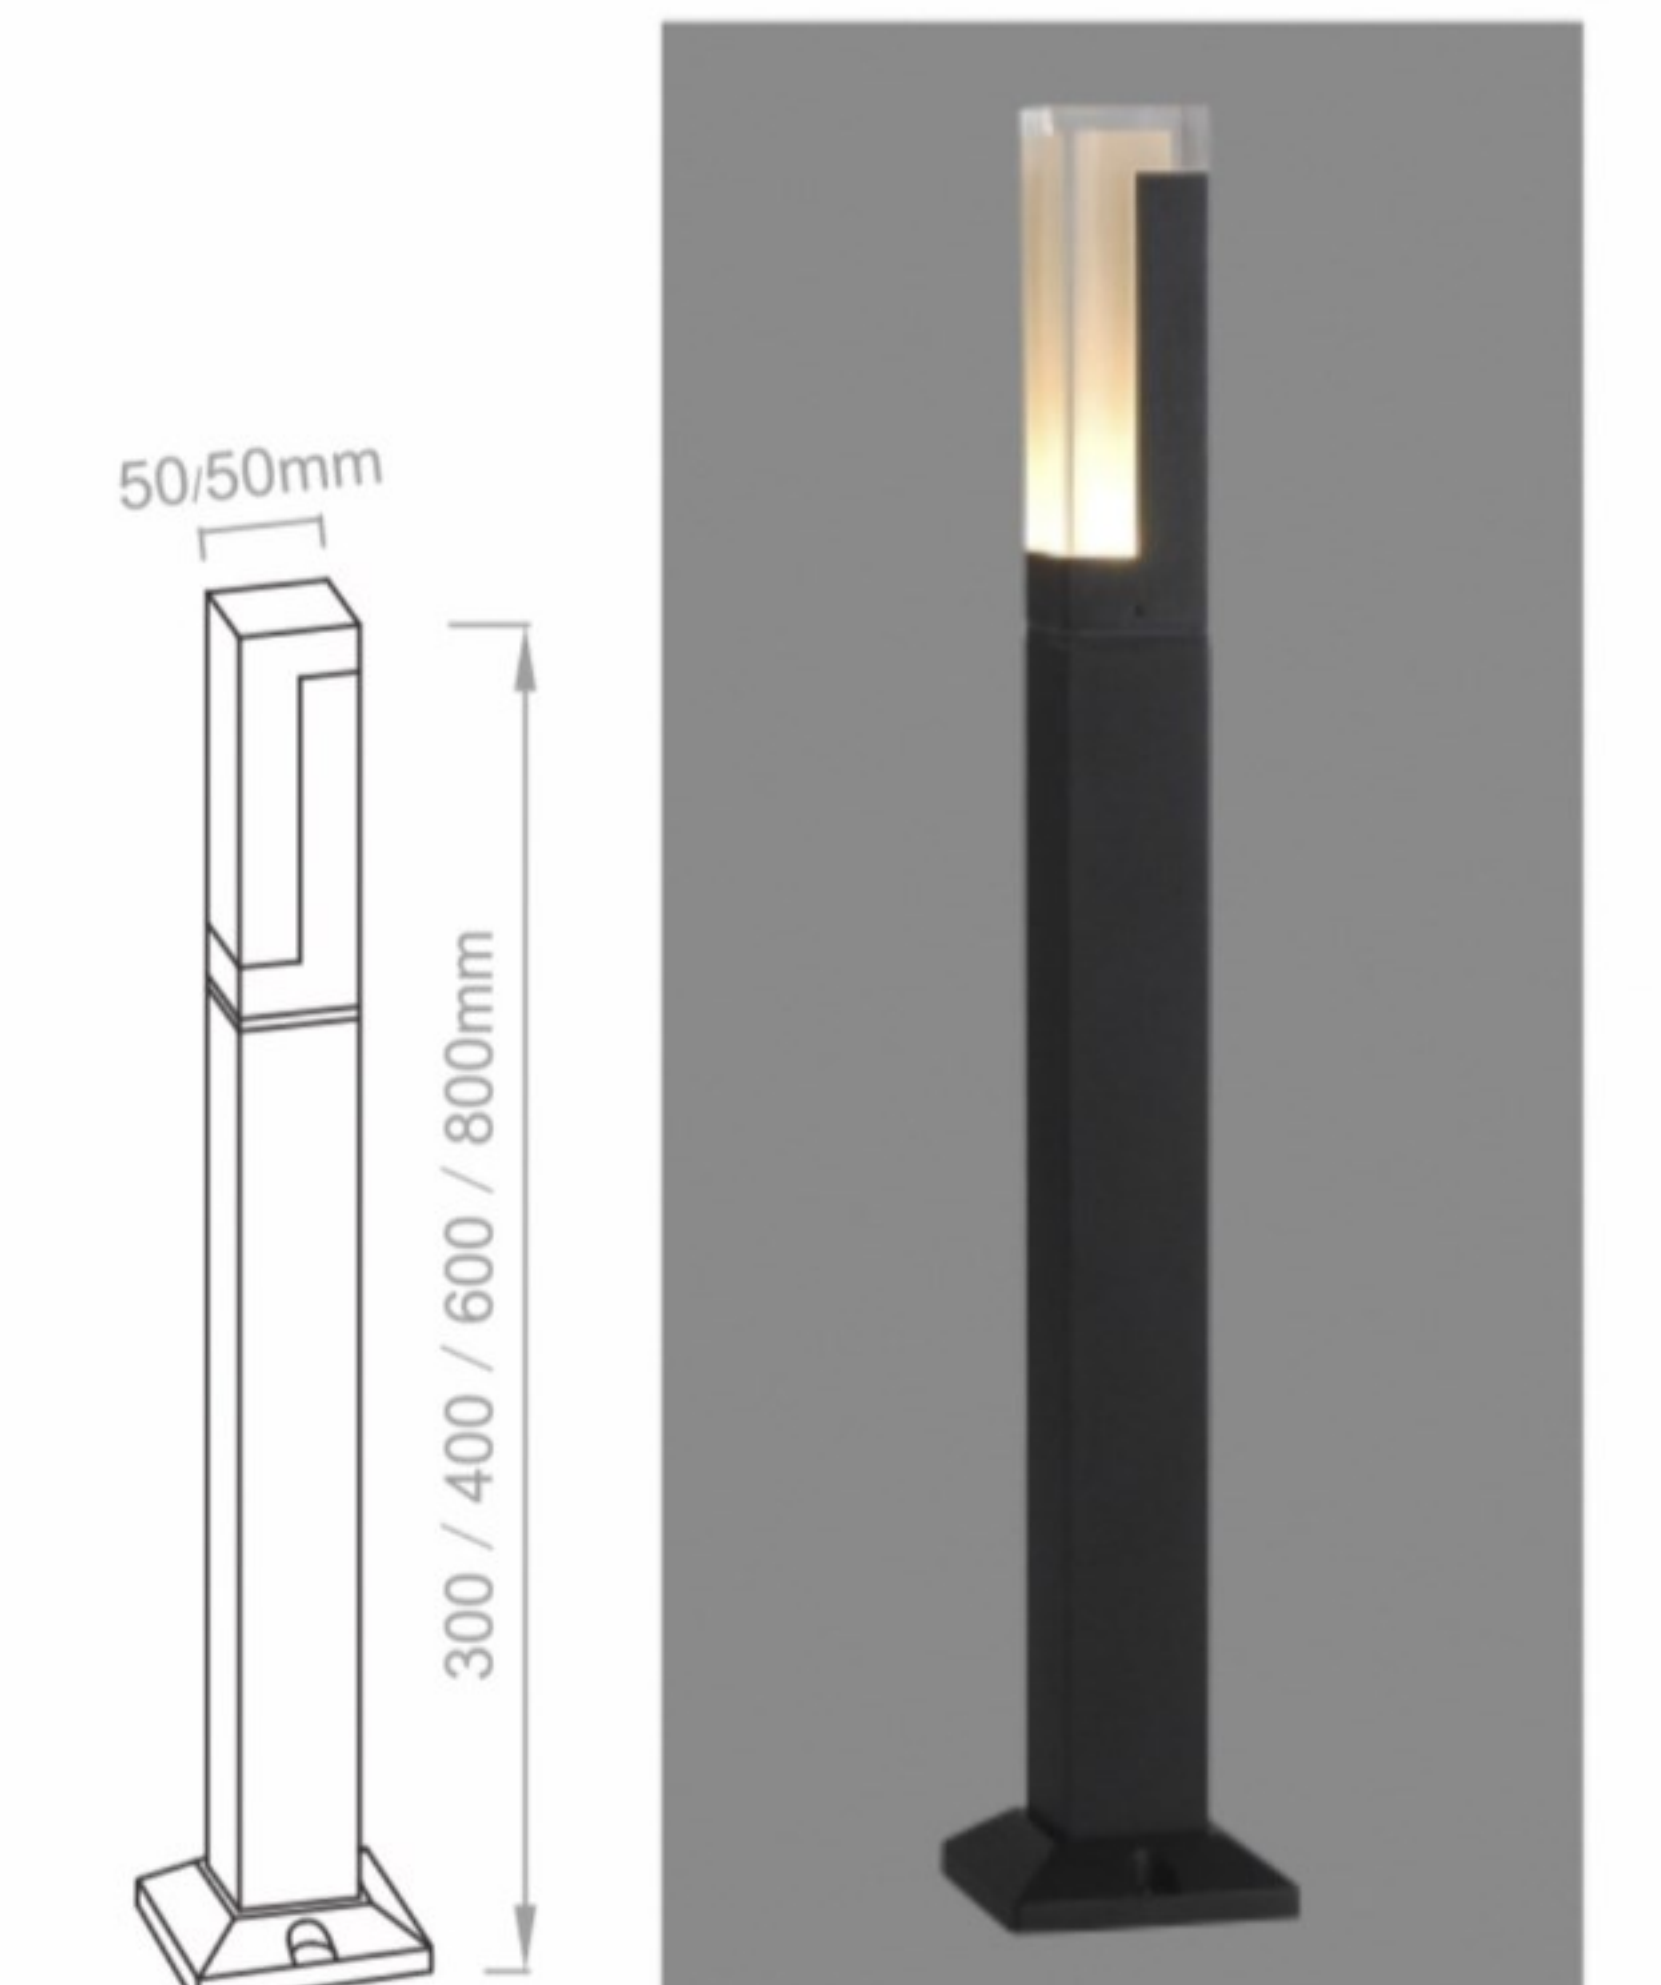

■ GD-ABG09

LED 光源	5W / 500lm
Ra 显指	≥80
Color Temperature 色温	2700K / 3000K / 4000K / 6000K
Fixture Color 灯体颜色	Black / Grey / White / Platinum grey 砂黑 / 砂灰 / 砂白 / 砂咖啡
Input Voltage 输入电压	AC 100-277V
Working Temperature 工作温度	-15°C ~ 50°C
Material 主要材质	Die-casting aluminum / Acrylic diffuser 压铸铝 / 亚克力