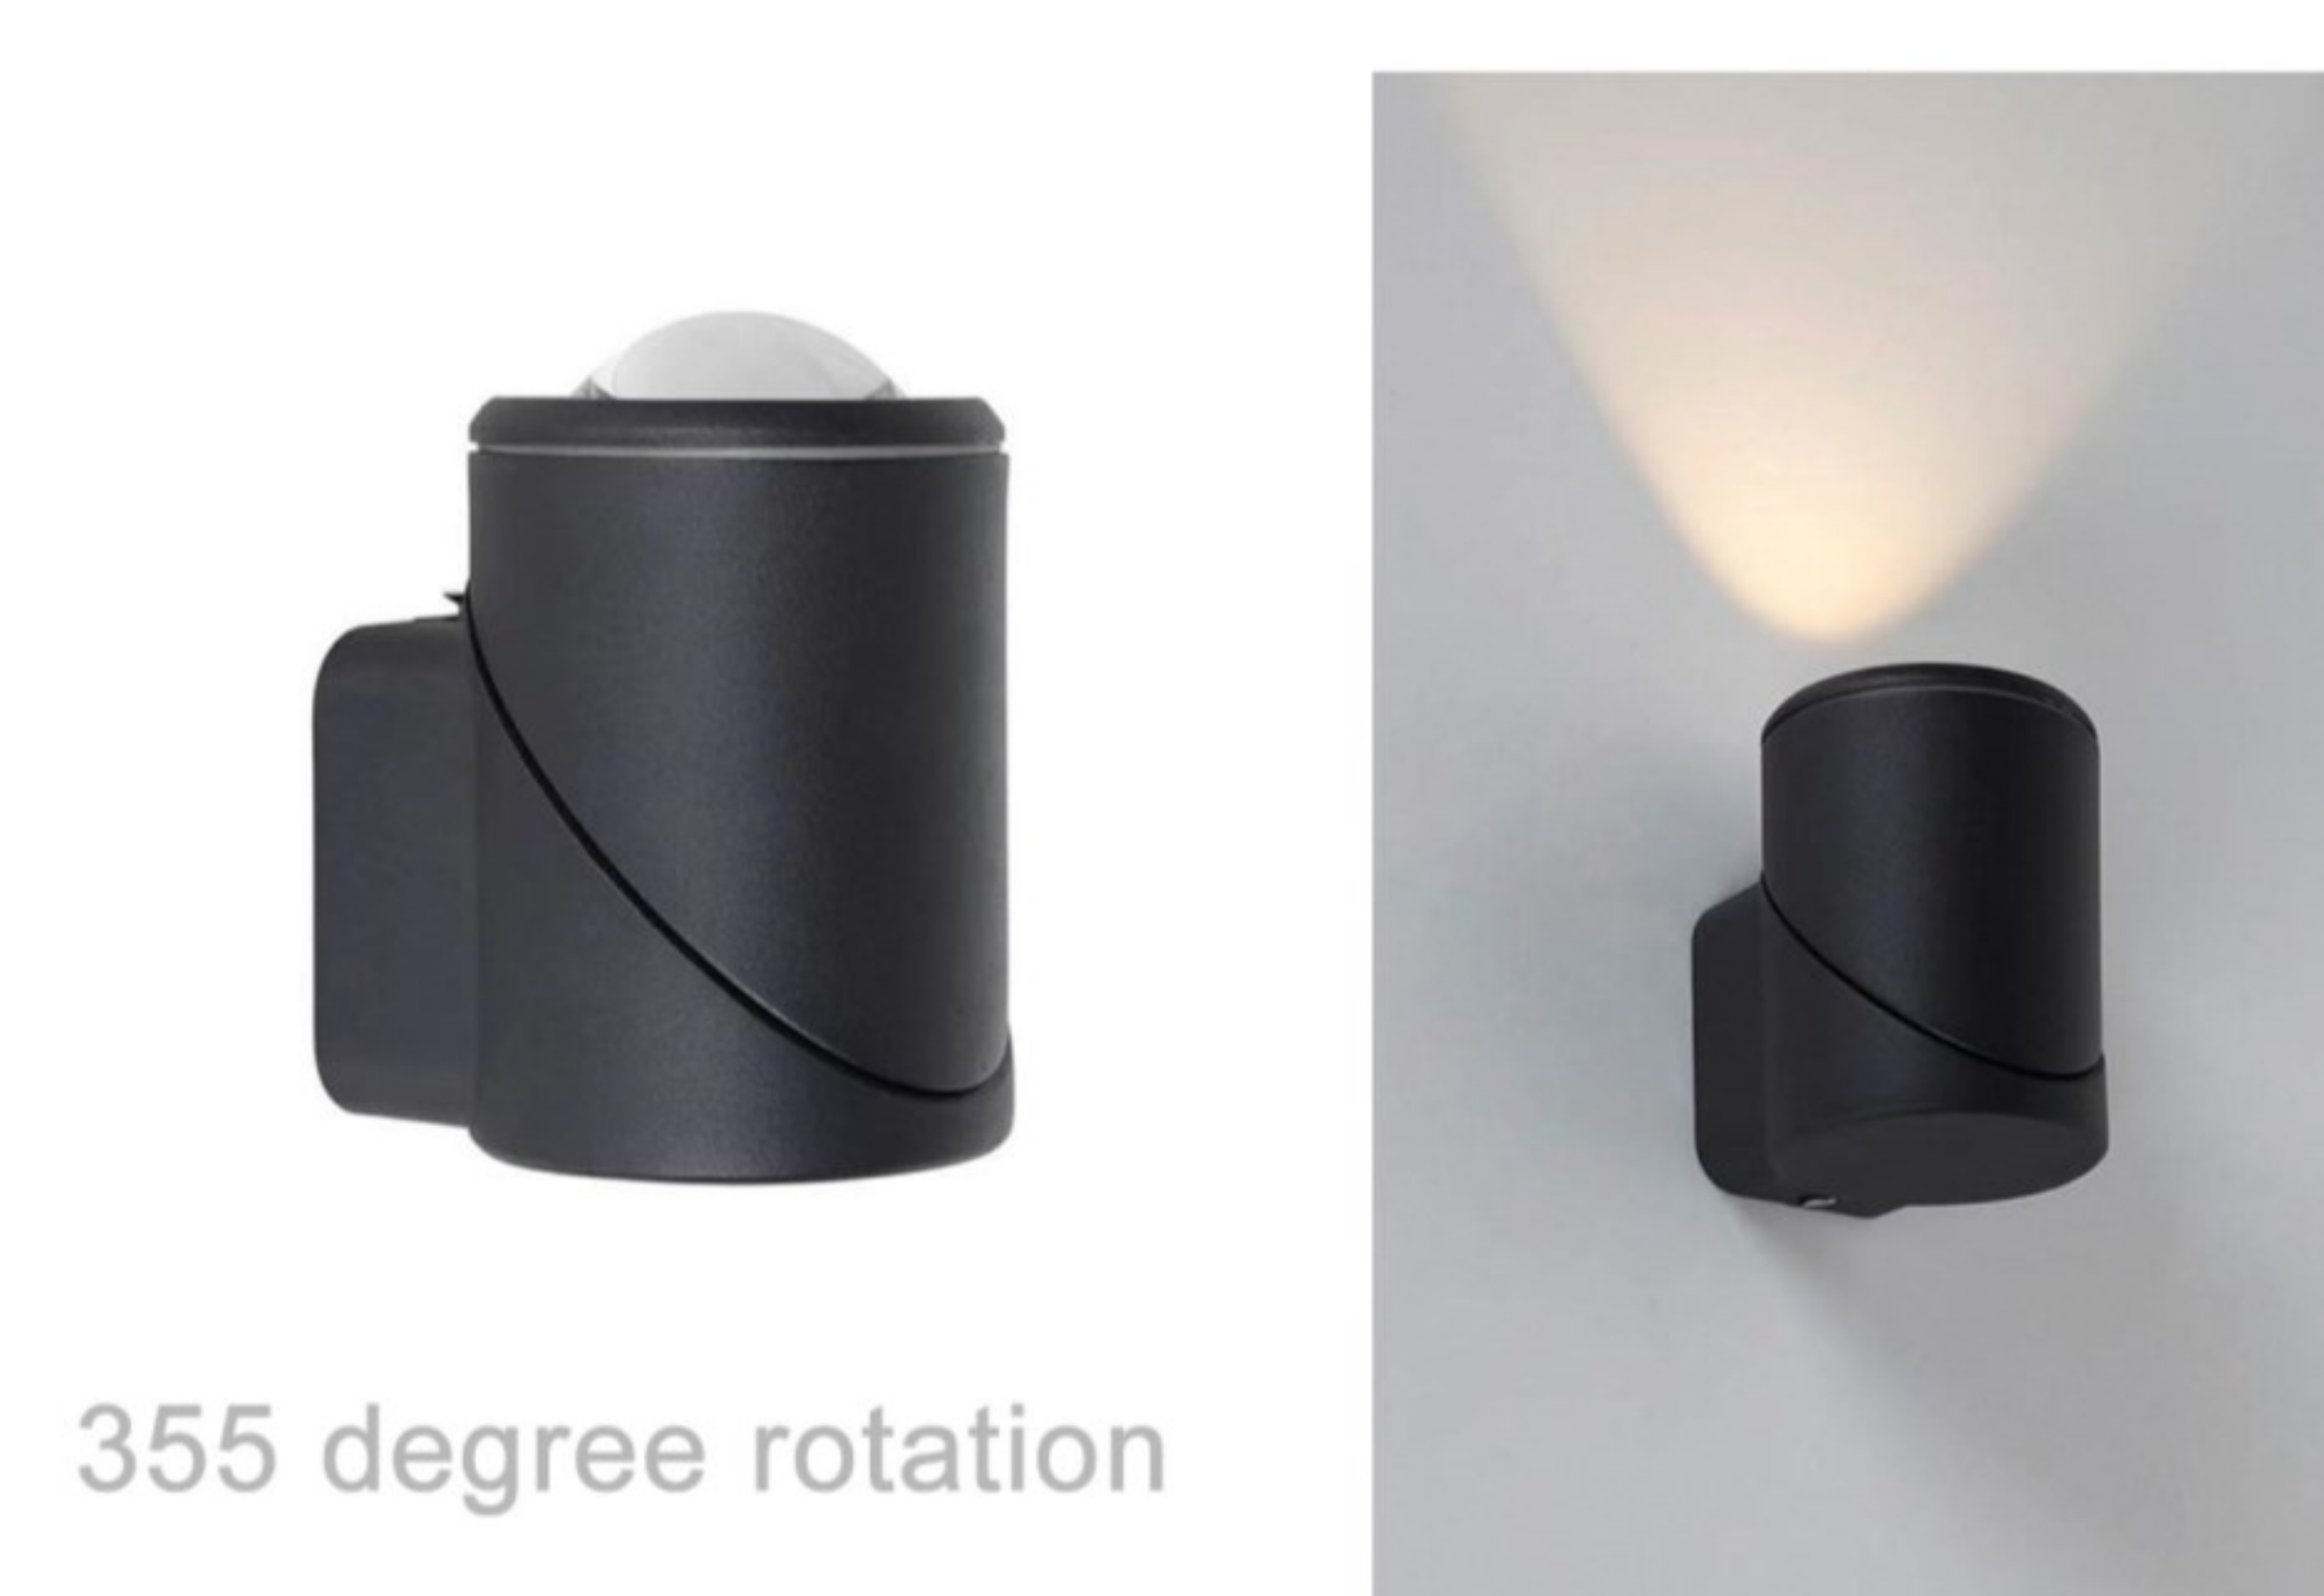

355 degree rotation

■ GD-AWY05

Light Souce: COB 1X5W

Color: BK/GY/WH

Size:60x75x95mm

Material: Die-Casting Aluminum+Lens

Packing: 1PC/BOX, 20PCS/CTN

IP Rating: IP65

Application: Home, meeting room,shopping mall ,garden etc.