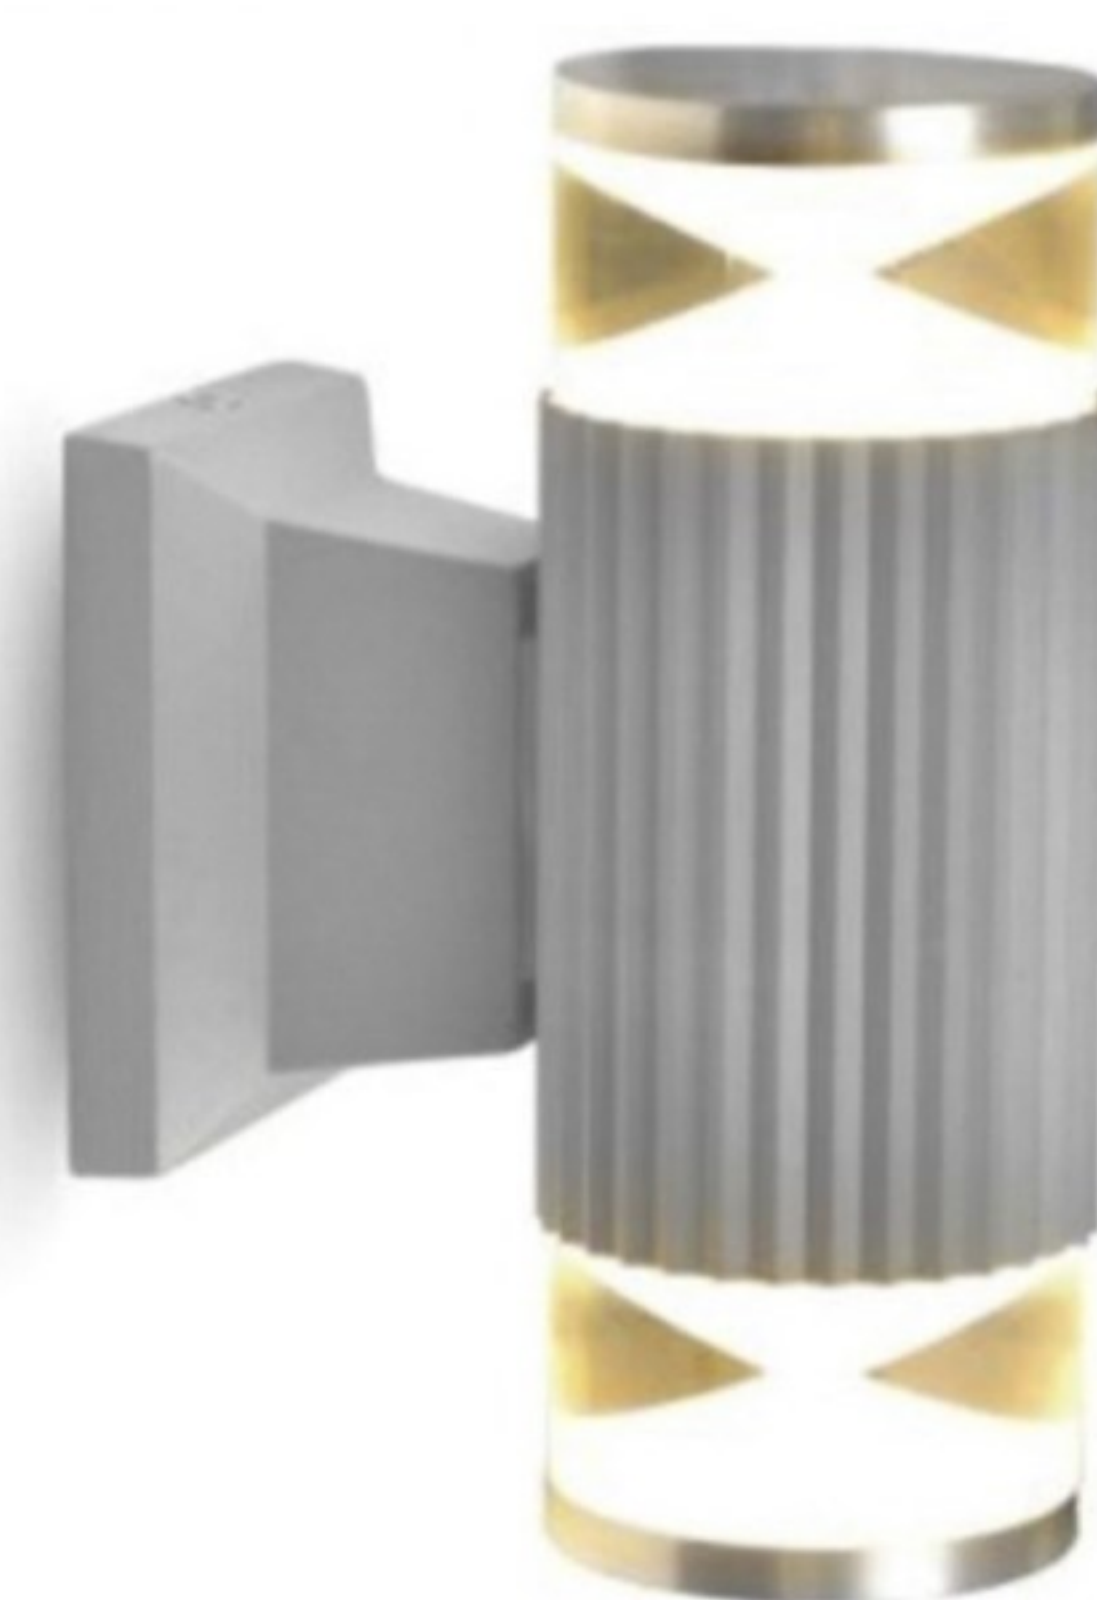

Color: BK/GY/WH

Size:64x115x125mm

Material: Die-Casting Aluminum+ Arylic

Packing: 1PC/BOX, 10PCS/CTN

IP Rating: IP54

Application: Home, meeting room,shopping mall ,garden etc.

GD-AWY17

LED: 2*5W