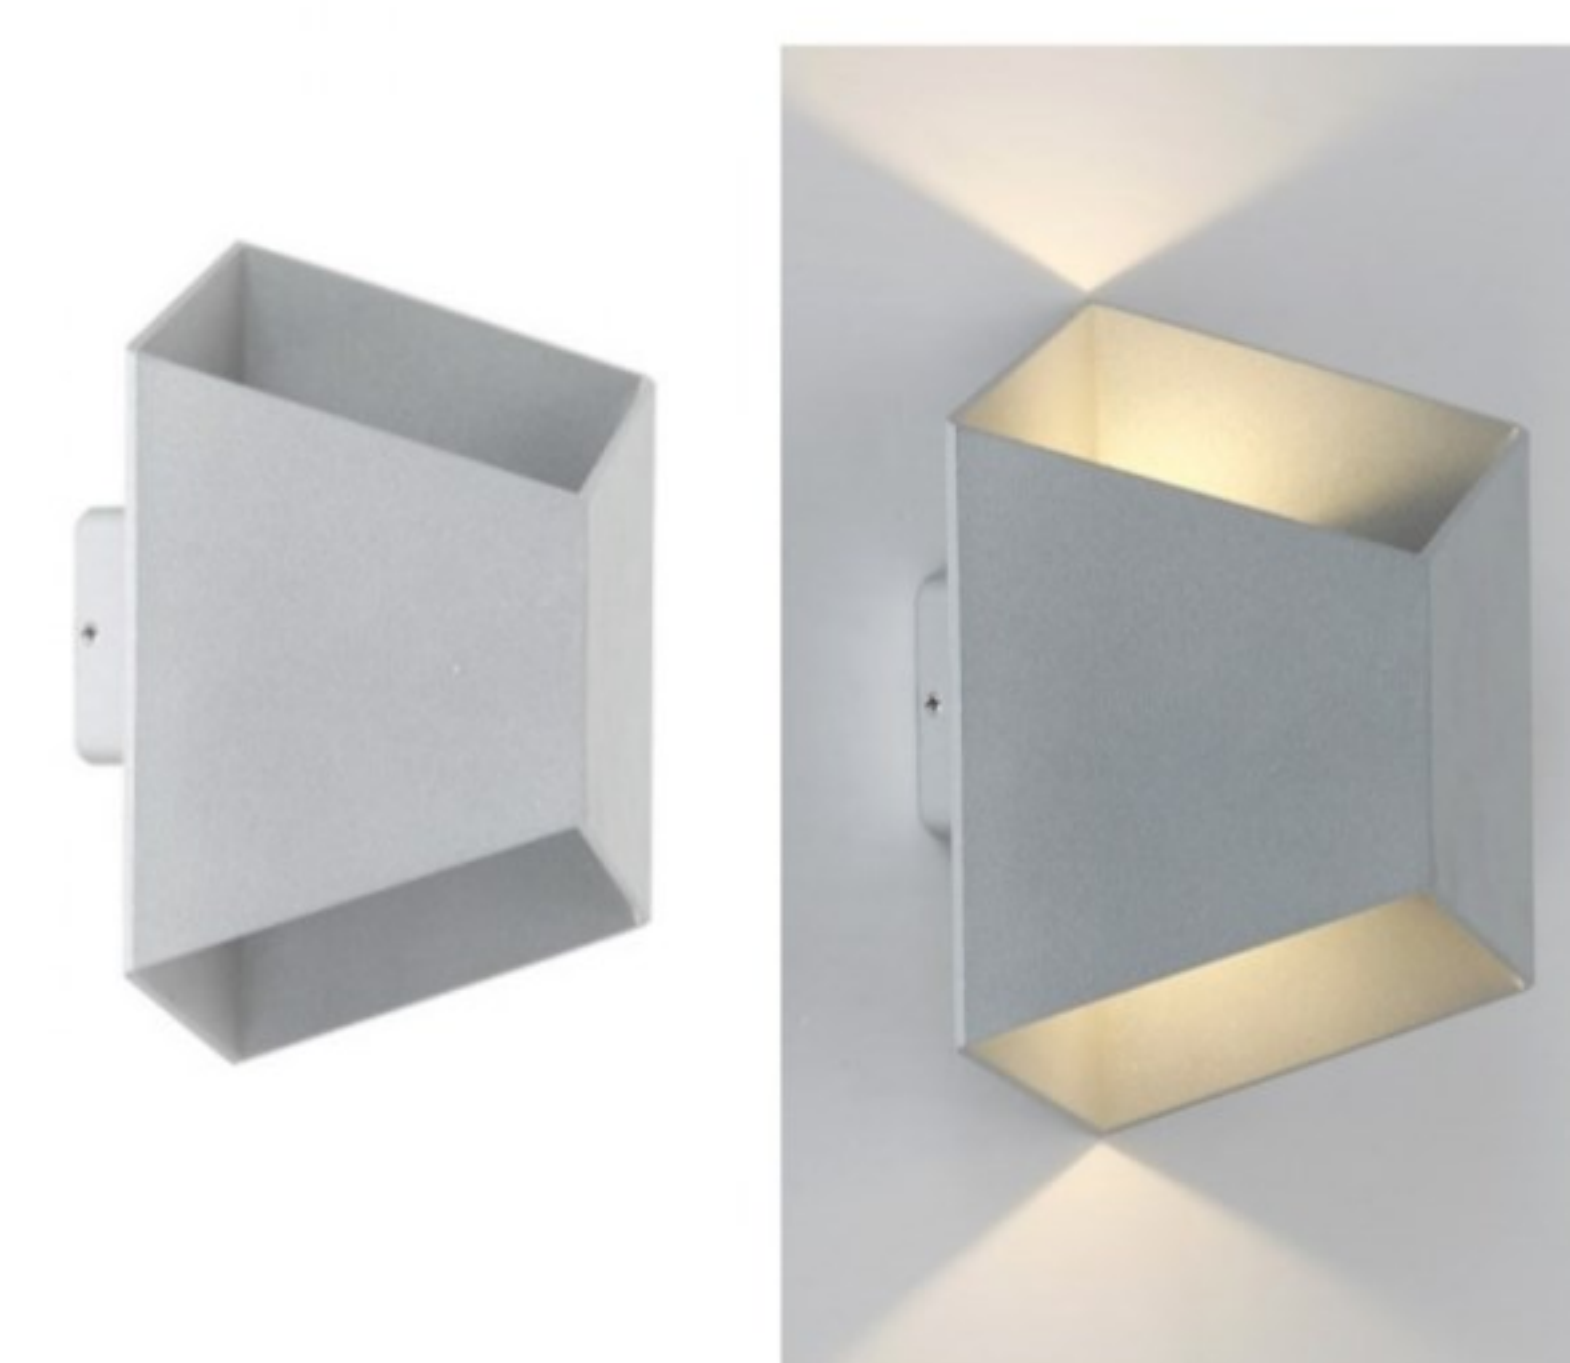

GD-AWY33

Light Souce: 1XE27 Lampholder
 Color: BK/GY/WH
 Size:80x130x180mm
 Material: Aluminum,PC
 CIR: Ra≥80
 IP Rating: IP54
 Application: Home, meeting room,shopping mall ,garden etc.

GD-AWY34

Light Souce: 2XE27 Lampholder
 Color: BK/GY/WH
 Size:80x130x300mm
 Material: Aluminum,PC
 CIR: Ra≥80
 IP Rating: IP54
 Application: Home, garden,courtyard,park etc.