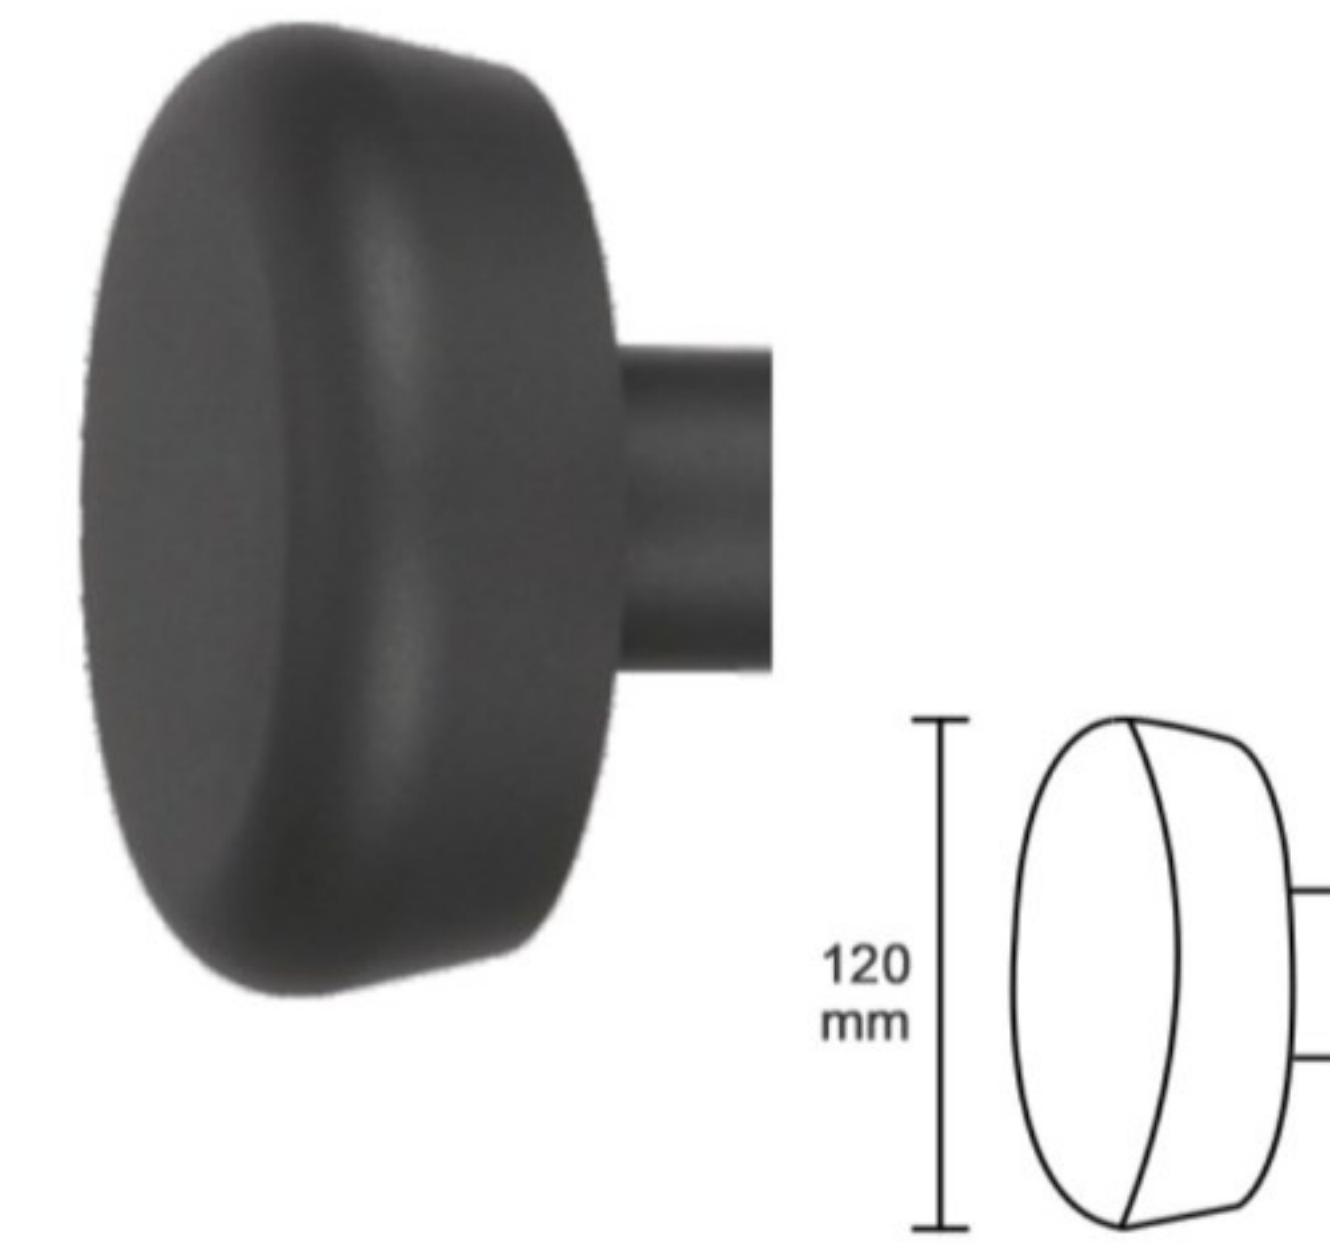

Wall Light

GD-AWG17

LED 光源	7W / 700lm
Ra 显指	≥80
Color Temperature 色温	2700K / 3000K / 4000K / 6000K
Fixture Color 灯体颜色	Black / White / Platinum grey / Shiny grey
Input Voltage 输入电压	AC 85-267 V
Working Temperature 工作温度	-15°C ~ 50°C
Material 主要材质	Die-casting aluminum / PC diffuser 压铸铝/PC