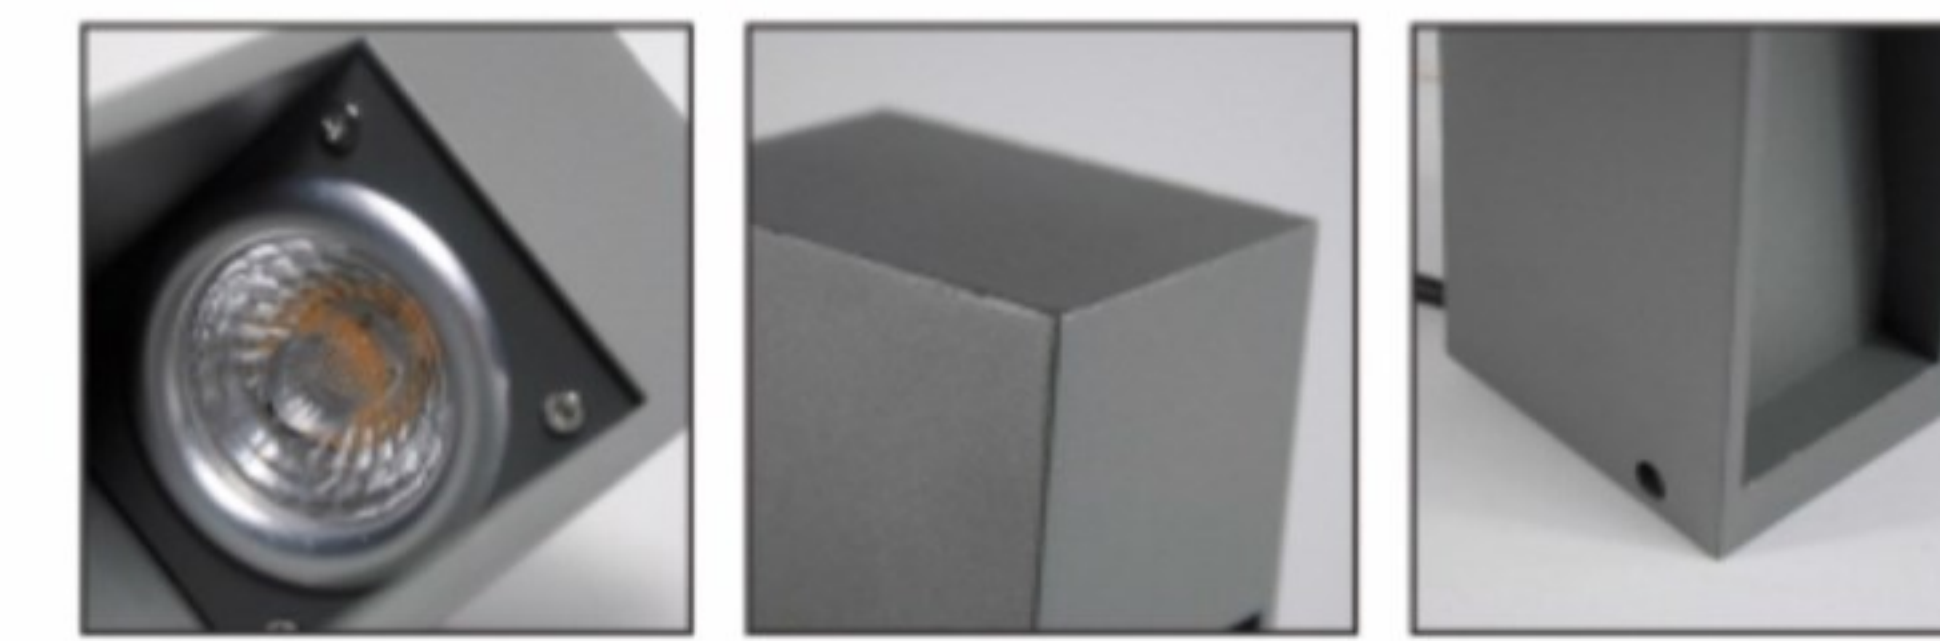

■ GD-ABG01

LED 光源	5W / 500lm
Ra 显指	≥80
Color Temperature 色温	2700K / 3000K / 4000K / 6000K
Fixture Color 灯体颜色	Black / Grey / White / Platinum grey 砂黑 / 砂灰 / 砂白 / 砂咖啡
Input Voltage 输入电压	AC 100-277V
Working Temperature 工作温度	-15°C ~ 50°C
Material 主要材质	Die-casting aluminum / Tempered glass 压铸铝 / 钢化玻璃