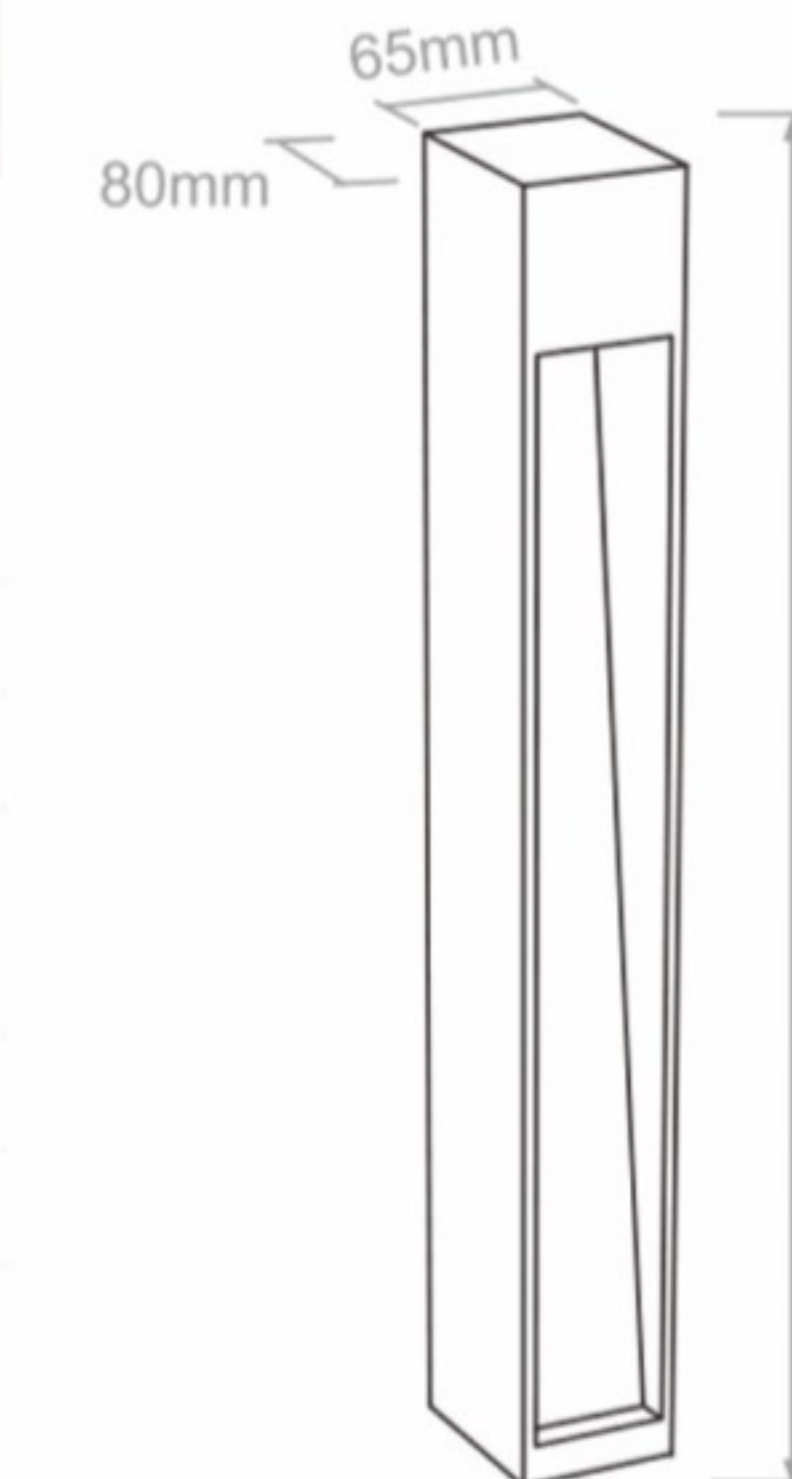

■ GD-ABG05

LED 光源	5W / 500lm
Ra 显指	≥80
Color Temperature 色温	2700K / 3000K / 4000K / 6000K
Fixture Color 灯体颜色	Black / Grey / White / Platinum grey 砂黑 / 砂灰 / 砂白 / 砂咖啡
Input Voltage 输入电压	AC 100-277V
Working Temperature 工作温度	-15°C ~ 50°C
Material 主要材质	Aluminum / Stainless steel / Lens 铝 / 不锈钢 / 透镜