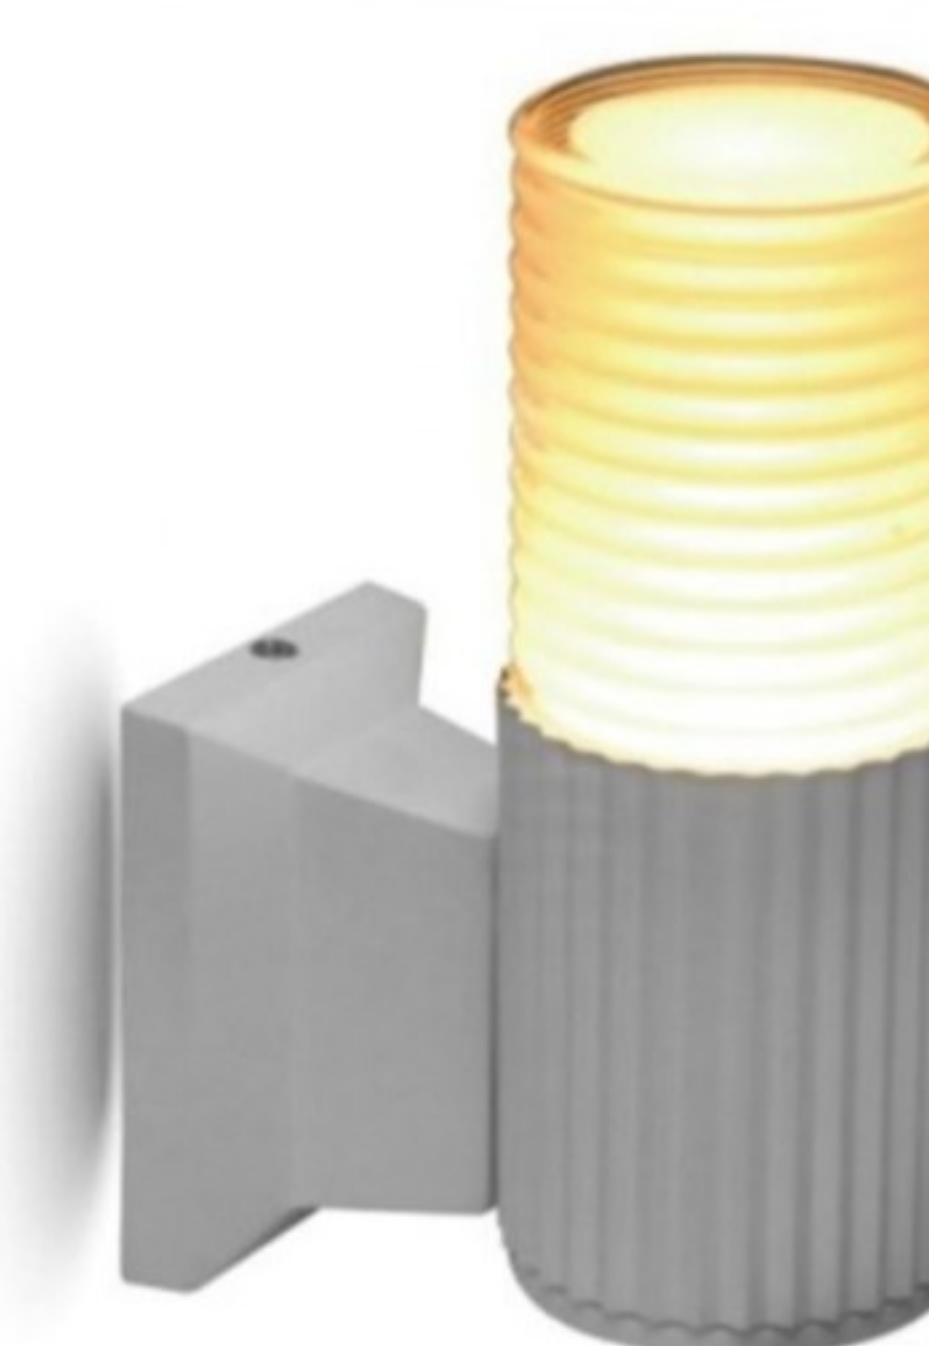

Color: BK/GY/WH

Size:64x110x240mm

Material: Die-Casting Aluminum+ Arylic

Packing: 1PC/BOX, 20PCS/CTN

IP Rating: IP54

Application: Home, shopping mall ,garden etc.

GD-AWY19

Light Souce: 1x5W