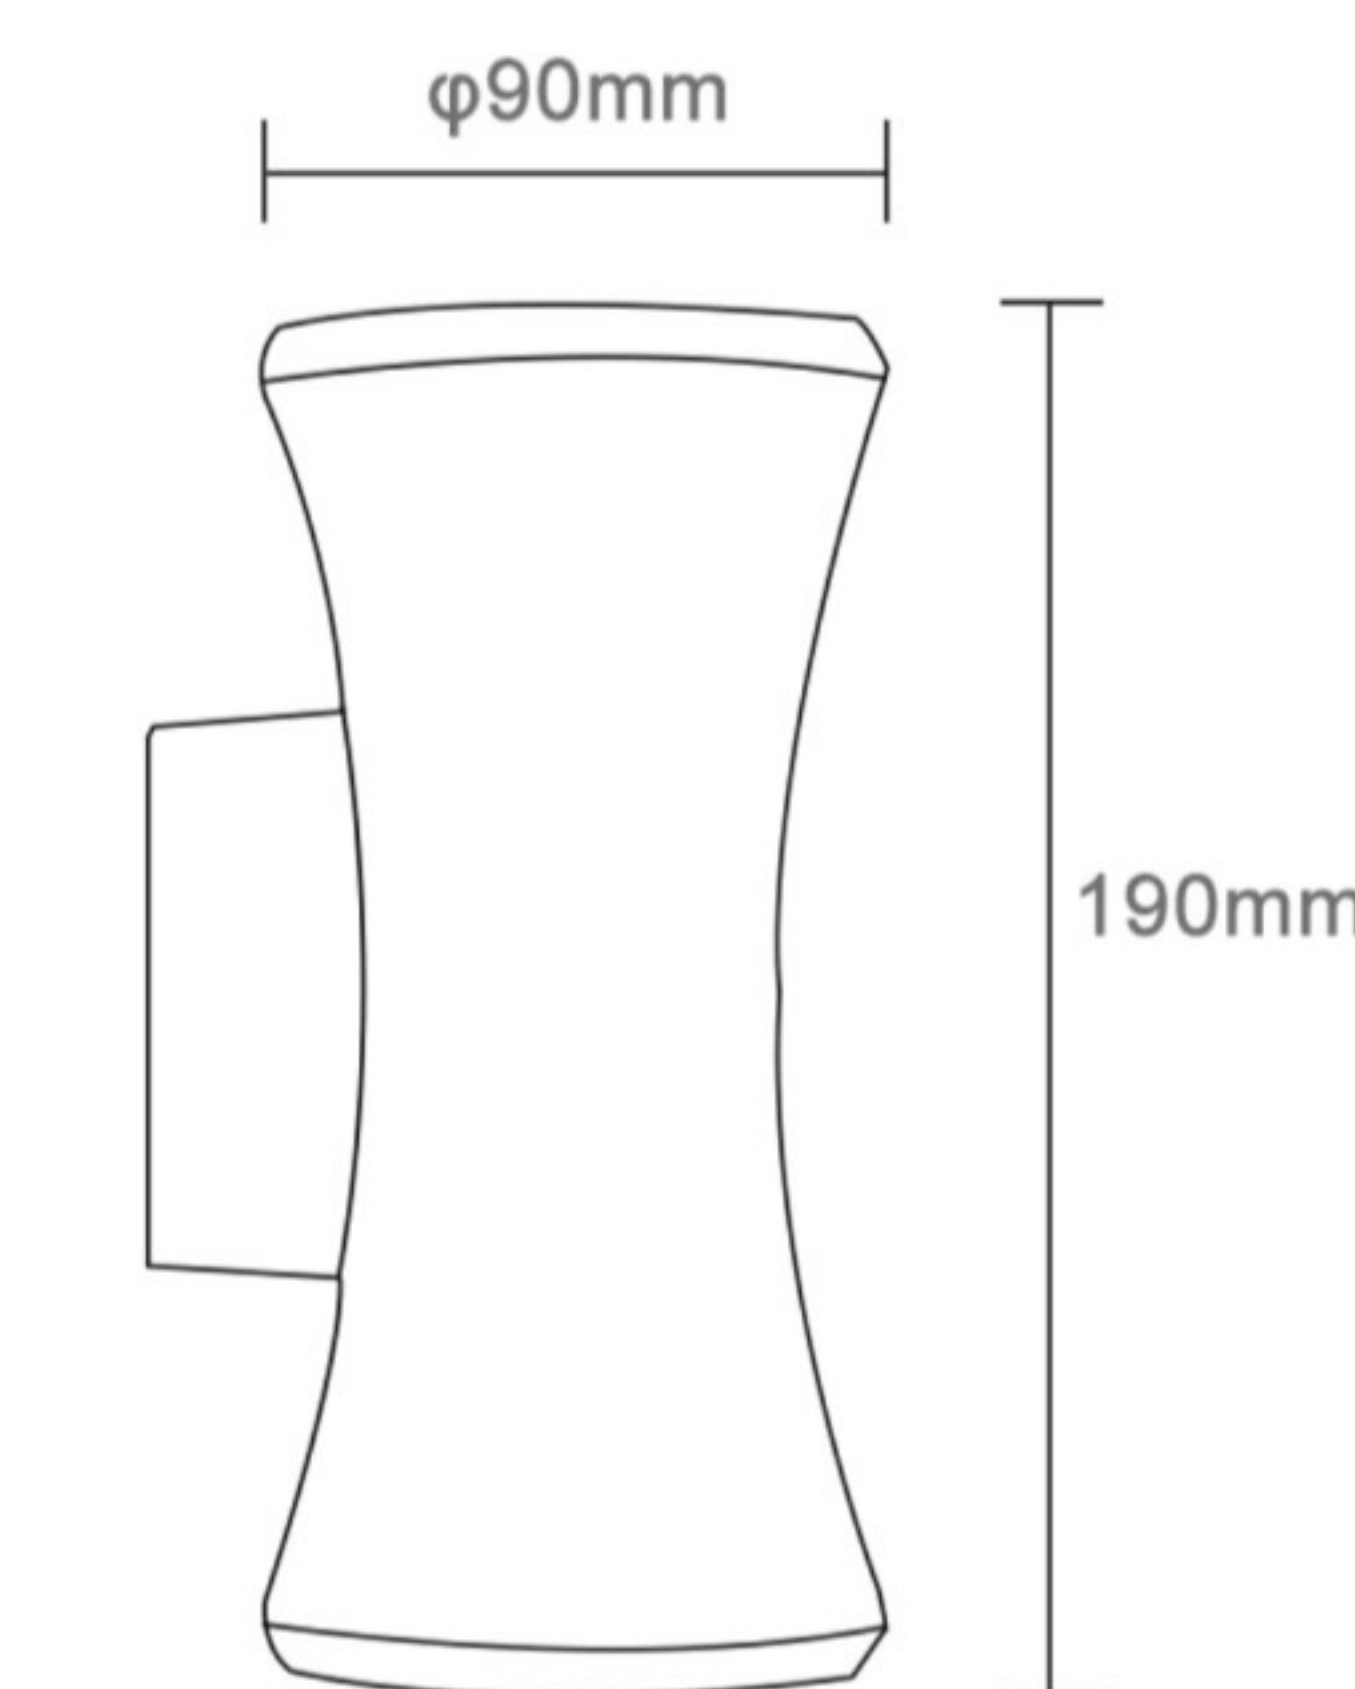

Color: BK/GY/WH

Size:90x90x190mm

Material: Die-Casting Aluminum,Glass Cover

CIR: Ra≥80

IP Rating: IP65

Application: Home, meeting room,shopping mall ,garden etc.

GD-AWY22

Light Souce: 2x5W