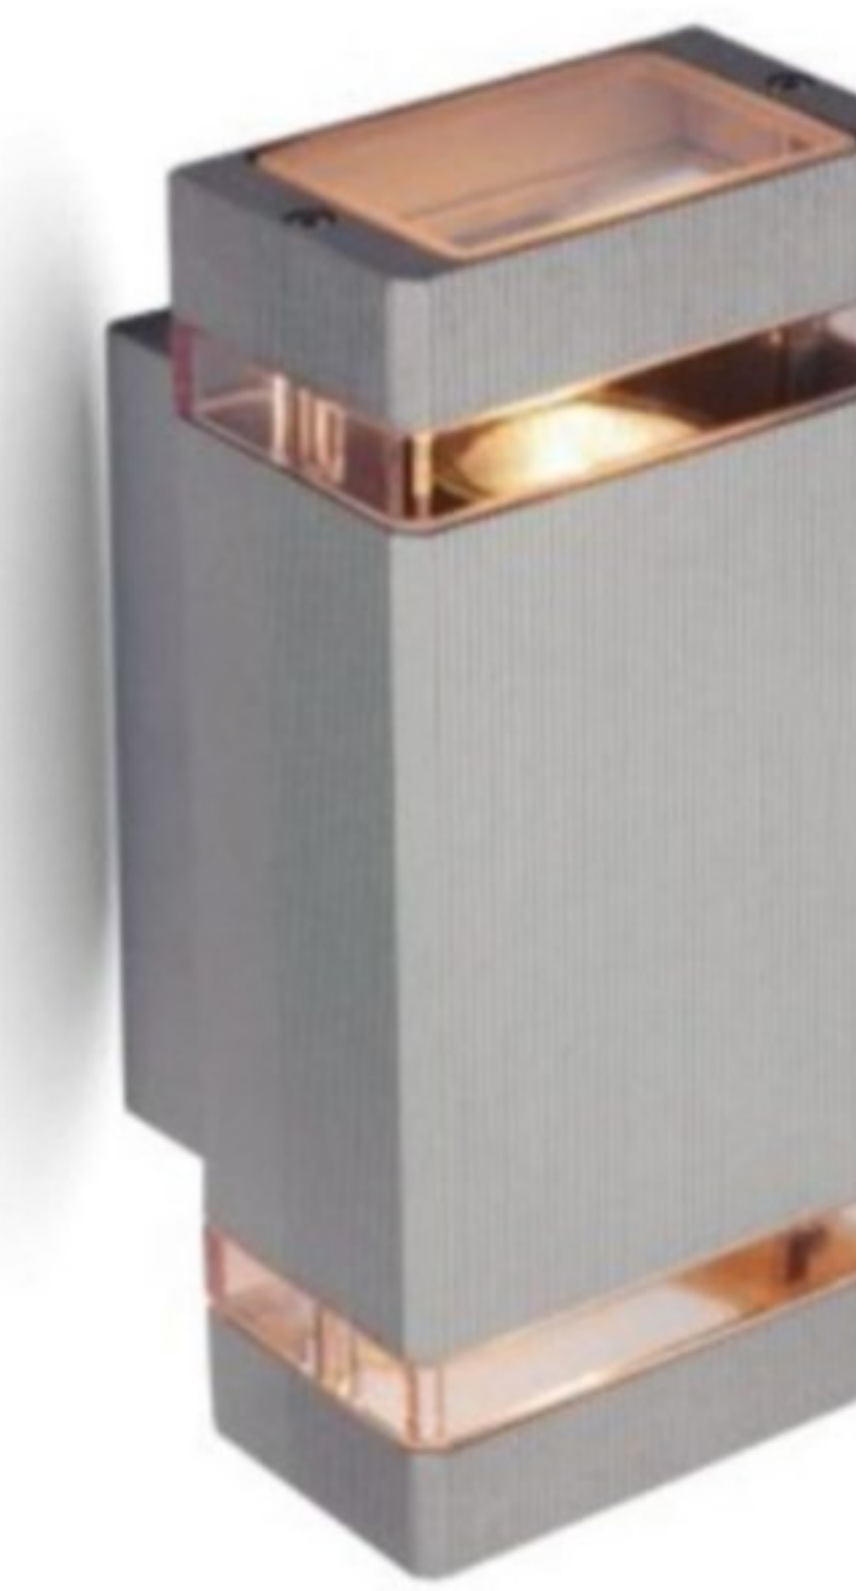

Color: BK/GY/WH

Size: 110X100X153mm

Material: Die-Casting Aluminum

CIR: Ra≥80

IP Rating: IP54

Application: Home, meeting room, shopping mall, garden etc.

■ GD-AWY36

Light Souce: 2xGU10 Lampholder