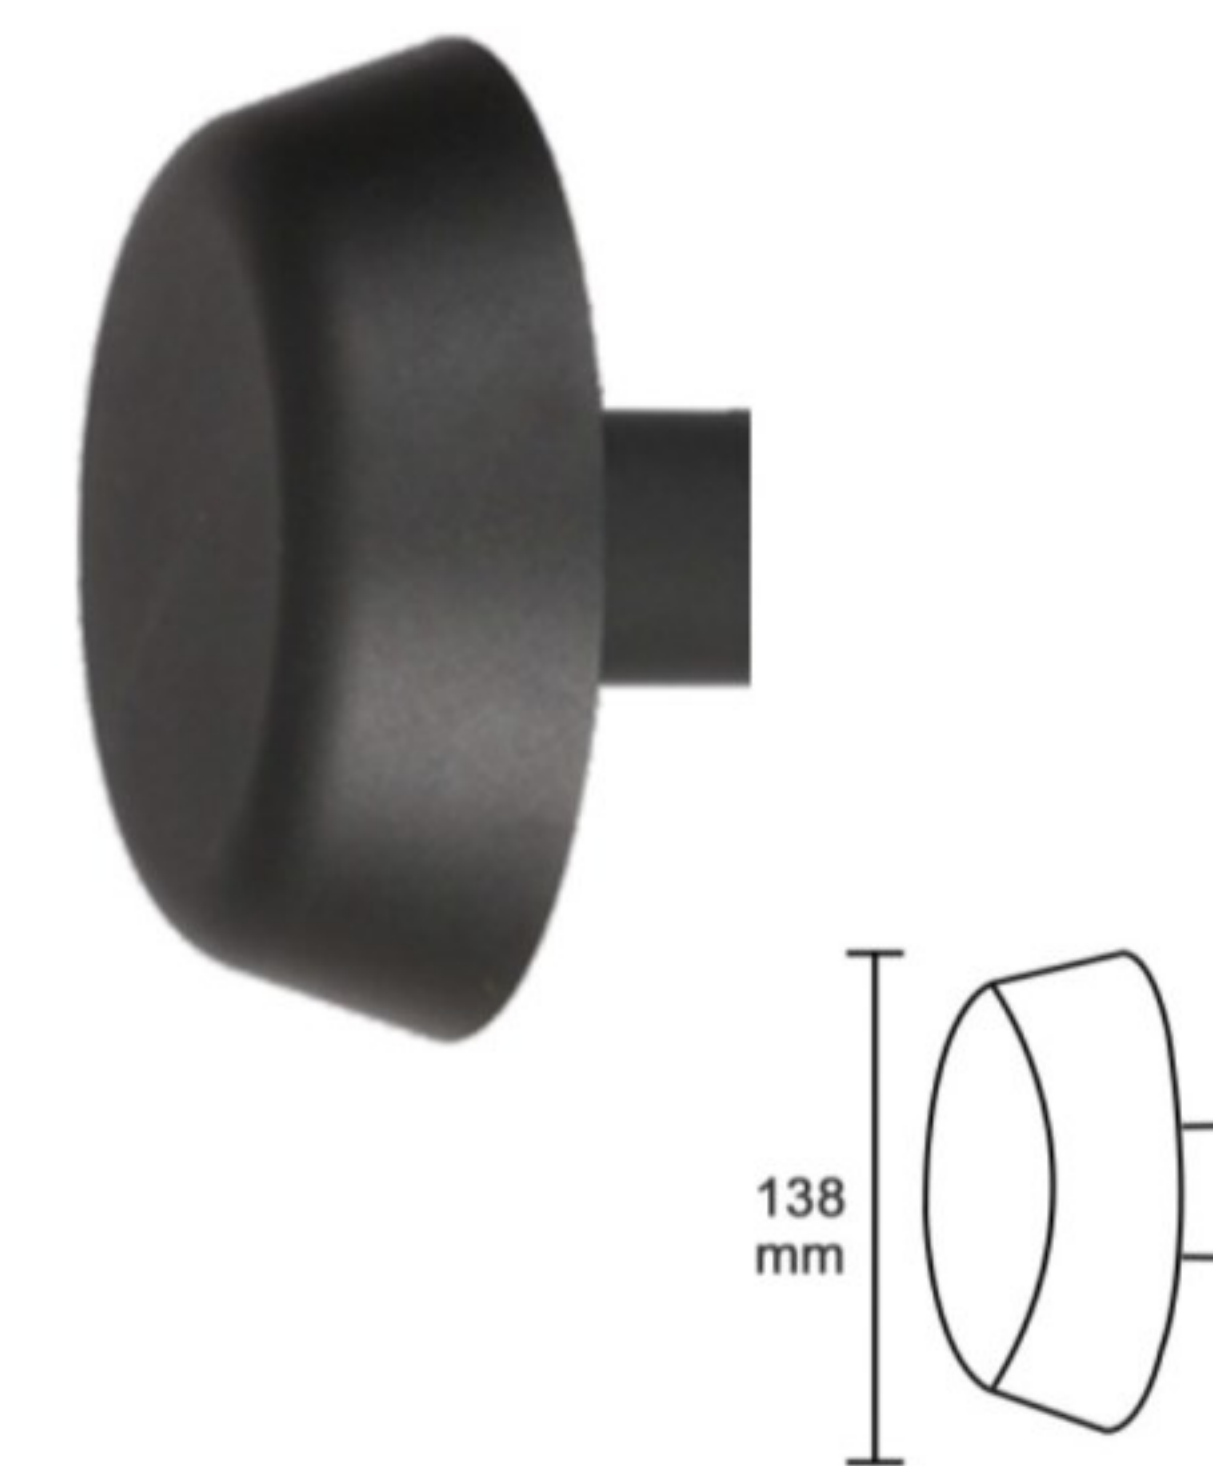

GD-AWG18

LED 光源	7W / 700lm
Ra 显指	≥80
Color Temperature 色温	2700K / 3000K / 4000K / 6000K
Fixture Color 灯体颜色	Black / White / Platinum grey / Shiny grey
Input Voltage 输入电压	AC 85-267 V
Working Temperature 工作温度	-15°C ~ 50°C
Material 主要材质	Die-casting aluminum / PC diffuser 压铸铝/PC