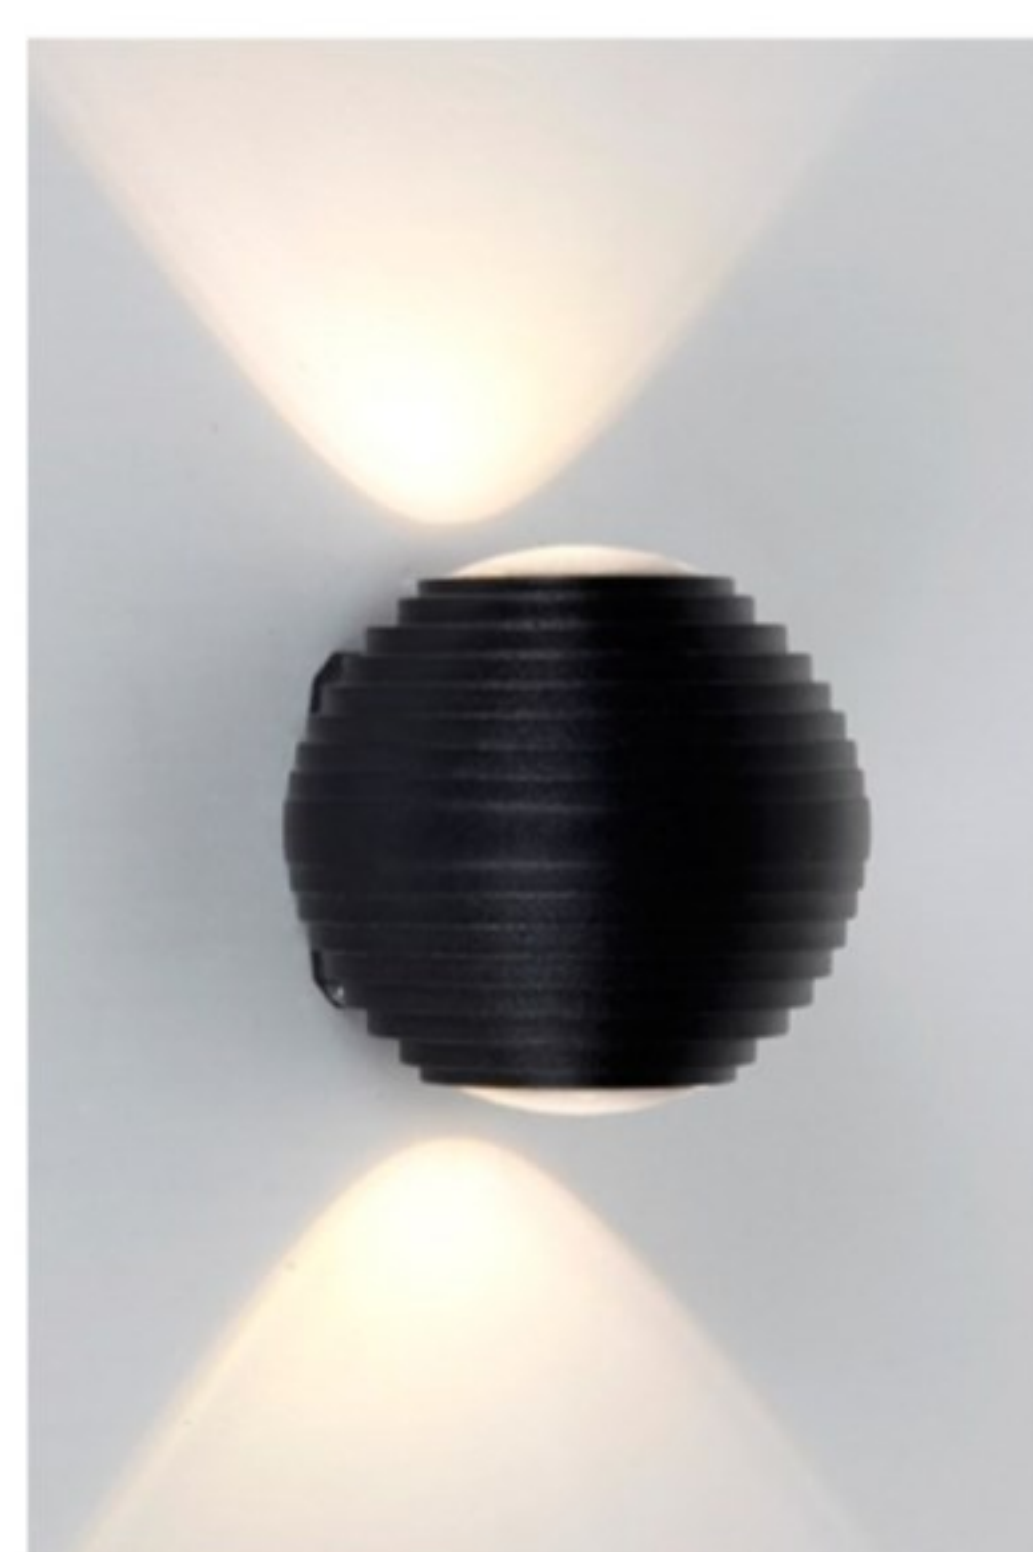

Color: BK/GY/WH

Size:90x90x190mm

Material: Die-Casting Aluminum,Glass Cover

CIR: Ra≥80

IP Rating: IP65

Application: Home, meeting room,shopping mall ,garden etc.

GD-AWY22

Light Souce: 2x5W