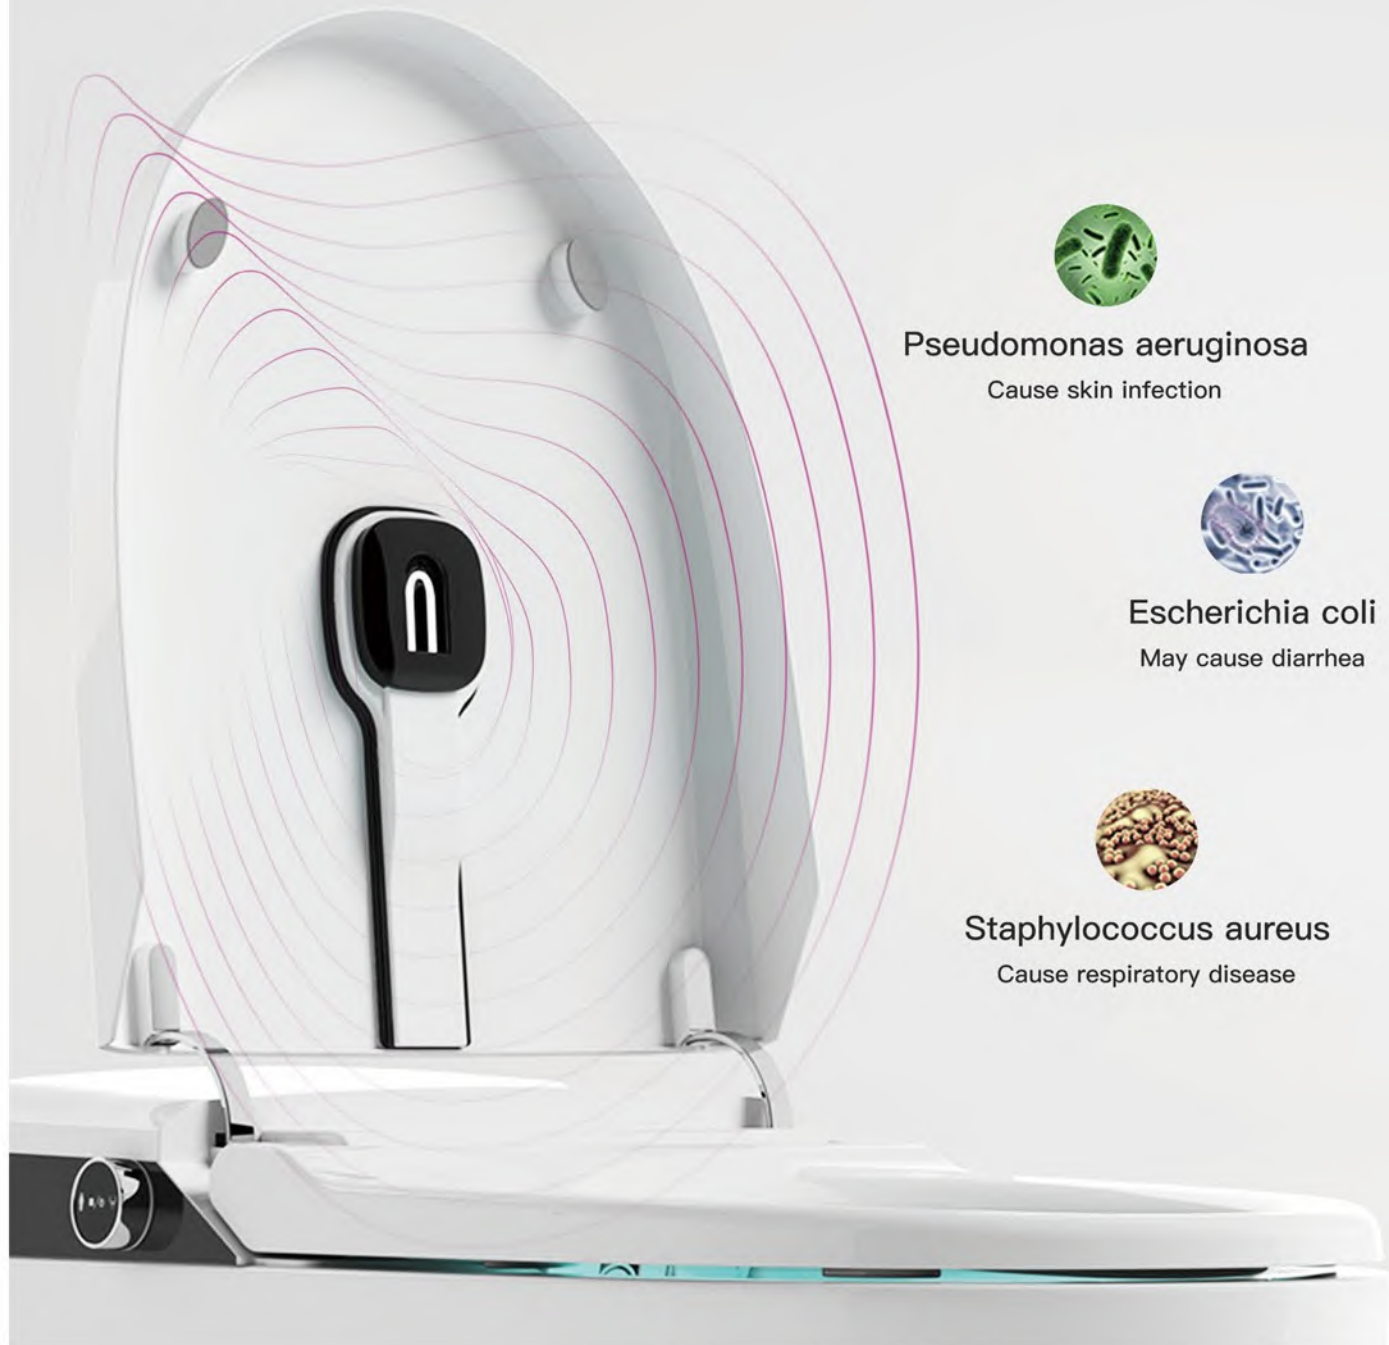

K466LF3

K467

K467MQ1

K467MQ2

K467MQ3

Intelligent toilet

UV STERILIZATION LAMP

It is sterilized by ultraviolet radiation
Fungicide rate up to 99.99%, effectively avoid cross infection