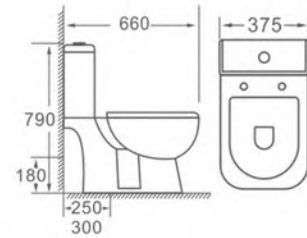

4004

Basin with pedestal
 Size:630x500x860mm

A7410

Wall-hung basin
 Size:650x480x490mm

OVS-2532

Washdown two-piece toilet
 Size:665x355x770mm
 S-trap:250mm Roughing-in
 P-trap:180mm Roughing-in

OVS-2501

Washdown two-piece toilet
 Size:660x375x790mm
 S-trap:250/300mm Roughing-in
 P-trap:180mm Roughing-in