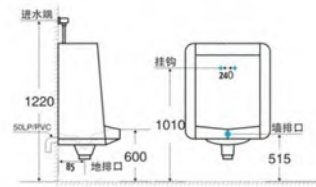

A6006

Urinal
Size:460x300x720mm
P-trap
515mm Roughing-in