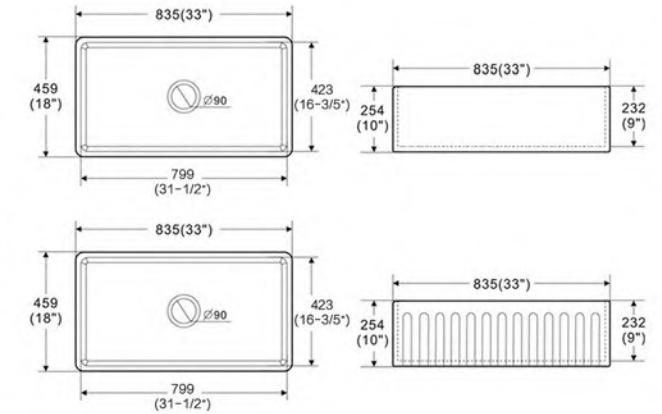

Apron Kitchen Sink   Embedded Type
Size: 835x459x254 mm   33"x18"x10"