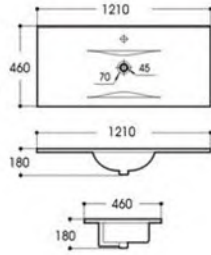

Cabinet Basin
Size : 610x460x180mm

Cabinet Basin
Size : 710x460x180mm

Cabinet Basin
Size : 510x390x180mm

Cabinet Basin
Size : 610x390x180mm

Cabinet Basin
Size : 760x460x180mm

Cabinet Basin
Size : 810x460x180mm

Cabinet Basin
Size : 710x390x180mm

Cabinet Basin
Size : 810x390x180mm

Cabinet Basin
Size : 910x460x180mm

Cabinet Basin
Size : 1010x460x180mm

Cabinet Basin
Size : 910x390x180mm

Cabinet Basin
Size : 1010x390x180mm

OVS-9120D

Cabinet Basin
Size : 1210x460x180mm

Cabinet Basin
Size : 1210x460x180mm