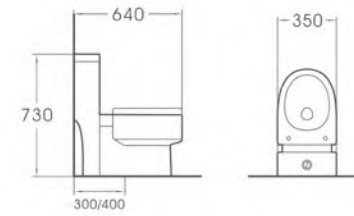

A2096

Siphonic One-piece Toilet
Size:640x350x730mm
S-trap:300/400mm Roughing-in