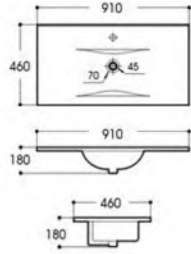

Cabinet Basin
Size : 610x460x180mm

Cabinet Basin
Size : 710x460x180mm

Cabinet Basin
Size : 510x390x180mm

Cabinet Basin
Size : 610x390x180mm

Cabinet Basin
Size : 760x460x180mm

Cabinet Basin
Size : 810x460x180mm

Cabinet Basin
Size : 710x390x180mm

Cabinet Basin
Size : 810x390x180mm

OVS-9090D

Cabinet Basin
Size : 910x460x180mm

Cabinet Basin
Size : 1010x460x180mm

Cabinet Basin
Size : 910x390x180mm

Cabinet Basin
Size : 1010x390x180mm

Cabinet Basin
Size : 1210x460x180mm

Cabinet Basin
Size : 1210x460x180mm