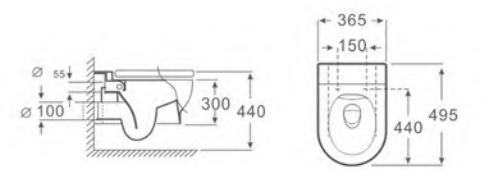

A2611 RIMLESS

Wall-hung Installation
Collision type flush wall-hung closet
Size:495x365x300mm
P-trap180mm