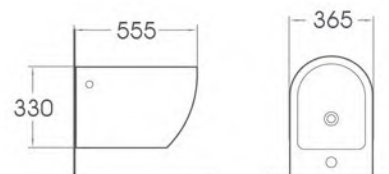

CE

A7408
Wall-hung one-piece basin
Size:530x440x390mm
Fixing to wall with back