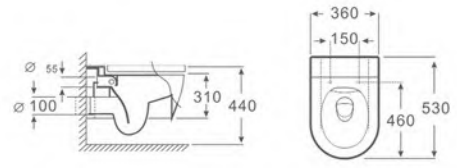

A2605 RIMLESS

Wall-hung Installation
Eddy double hole wall-hung closet
Size:530x360x310mm
P-trap180mm