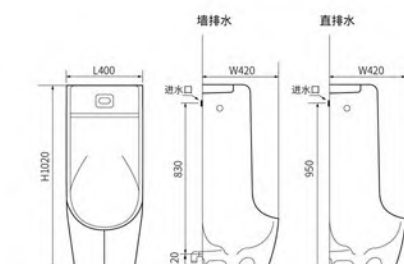

A6013

Urinal
Size:380x320x460mm
P-trap
375mm Roughing-in

A6002B

Urinal
Size:405x365x850mm
S-trap
P-trap
80mm Roughing-in

A6017

Urinal
Size:340x400x760mm
P-trap
660mm Roughing-in

A6002

Urinal
Size:400x420x1020mm
S-trap
P-trap
185mm Roughing-in