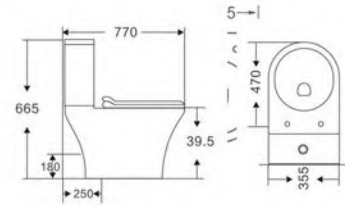

4004

Basin with pedestal
 Size:630x500x860mm

A7410

Wall-hung basin
 Size:650x480x490mm

OVS-2532

Washdown two-piece toilet
 Size:665x355x770mm
 S-trap:250mm Roughing-in
 P-trap:180mm Roughing-in

OVS-2501

Washdown two-piece toilet
 Size:660x375x790mm
 S-trap:250/300mm Roughing-in
 P-trap:180mm Roughing-in