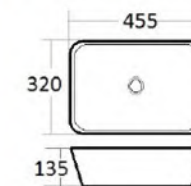

Cutaway View

OVS1802

- Name: Under Counter Basin
- ID Size: 485x320mm
- OD Size: 530x370x175mm
- 19-1/10" x 12-3/5"
- 20-9/10" x 14-3/5" x 6-9/10"
- Under counter mounting

Cutaway View

OVS1813ADA

- Name: Under Counter Basin
- ID Size: 470x335mm
- OD Size: 510x380x145mm
- 18-1/2" x 13-1/5"
- 20-1/10" x 15" x 5-7/10"
- Under counter mounting

Cutaway View

OVS227

- Name: Above Counter Basin
- OD Size: 520x445x210mm
- Above counter mounting
- 20-1/2" x 17-1/2" x 8"

OVS-A022
Size:480x370x130mm

OVS-A037
Size:380x380x130mm

OVS-A426
Size:455x320x135mm