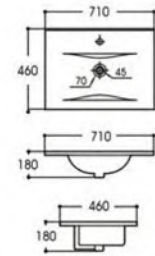

OVS-9120EE
Cabinet Basin
Size : 1210x465x170mm

OVS-9150EE
Cabinet Basin
Size : 1510x465x170mm

OVS-9060D

Cabinet Basin
Size : 610x460x180mm

OVS-9070D

Cabinet Basin
Size : 710x460x180mm

OVS-9050G

Cabinet Basin
Size : 510x390x180mm