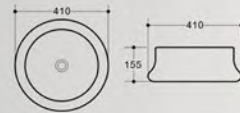

Art Basin
 Size:360x360x130mm
 Vareous china
 Above counter mountings

K390 K390MB1 K390MK1 K390MF1 K390ML1

Art Basin
 Size:600x340x110mm
 Vareous china
 Above counter mountings

Art Basin
Size:410x410x155mm
Vareous china
Above counter mountings