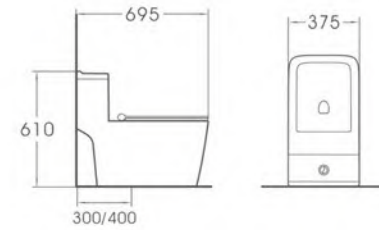

A2217

Siphonic One-piece Toilet
Size:695x375x610mm
S-trap:300/400mm Roughing-in