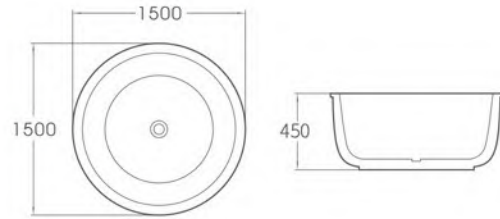

QJ6054

Acrylic crok bathtub
 亚克力嵌入式浴缸
 Size: 1100X1100X450mm
 Size: 1350X1350X450mm
 Size: 1500X1500X450mm
 White 白色

QJ6051

Acrylic crok bathtub
 亚克力嵌入式浴缸
 Size: 1500X800X450mm
 Size: 1600X800X450mm
 Size: 1700X800X450mm
 White 白色