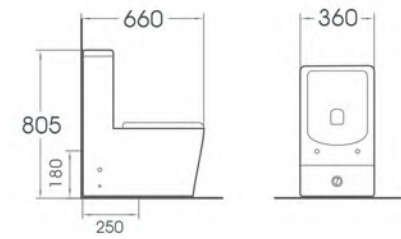

CE

A2708

Toilet seat
Size:560x350x405mm
P-trap:180mm Roughing-in