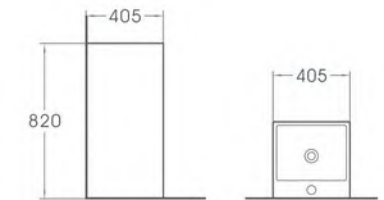

A7503

One piece basin
Size:405x405x820mm
Fixing to wall with back