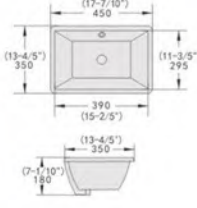

Cutaway View

OVS1808

- Name: Under Counter Basin
- ID Size: 390x295mm
- OD Size: 450x350x180mm
- 15-2/5" x 11-3/5"
- 17-7/10" x 13-4/5" x 7-1/10"
- Under counter mounting