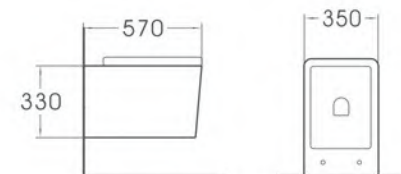

CE

A5016W

Wall mounted bidet
Size:570x350x330mm
Fixing to wall with back