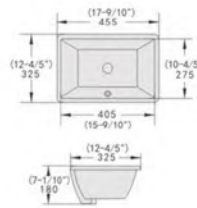

Cutaway View

OVS1714(135mm)

- Name: Under Counter Basin
- ID Size: 450x370mm
- OD Size: 505x415x135mm
- 17-7/10" x 14-3/5"
- 19-9/10" x 16-3/10" x 5-3/10"
- Under counter mounting

Cutaway View

OVS1809

- Name: Under Counter Basin
- ID Size: 490x320mm
- OD Size: 545x380x180mm
- 19-3/10" x 12-3/5"
- 21-1/2" x 15" x 7-1/10"
- Under counter mounting

Cutaway View

OVS1811

- Name: Under Counter Basin
- ID Size: 470x315mm
- OD Size: 530x370x210mm
- 18-1/2" x 12-2/5"
- 20-9/10" x 14-3/5" x 8-3/10"
- Under counter mounting

Cutaway View

OVS1714(210mm)

- Name: Under Counter Basin
- ID Size: 440x360mm
- OD Size: 490x400x210mm
- 17-3/10" x 14-1/5"
- 19-3/10" x 15-4/5" x 8-3/10"
- Under counter mounting

Cutaway View

OVS1612

- Name: Under Counter Basin
- ID Size: 405x275mm
- OD Size: 455x325x180mm
- 15-9/10" x 10-4/5"
- 17-9/10" x 12-4/5" x 7-1/10"
- Under counter mounting

Cutaway View

OVS1812

- Name: Under Counter Basin
- ID Size: 475x285mm
- OD Size: 530x345x185mm
- 18-7/10" x 11-1/5"
- 20-9/10" x 13-3/5" x 7-3/10"
- Under counter mounting