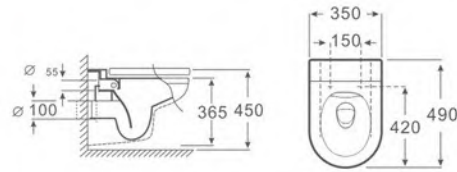

A2601 RIMLESS

Wall-hung Installation
Collision type flush wall-hung closet
Size:490x350x365mm
P-trap180mm