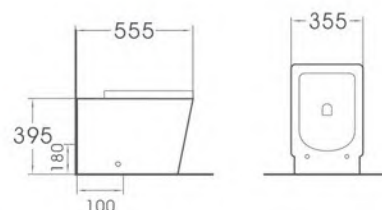

CE

A2201

Washdown One-piece toilet
Size:685x360x820mm
S-trap:250mm Roughing-in
P-trap:180mm Roughing-in

CE

A2027

Toilet seat
Size:555x355x395mm
P-trap:180mm Roughing-in

CE

A5015