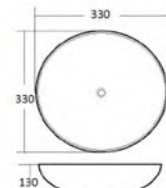

Cutaway View

OVS227

- Name: Above Counter Basin
- OD Size: 520x445x210mm
- Above counter mounting
- 20-1/2" x 17-1/2" x 8"

OVS-A022
Size:480x370x130mm

OVS-A037
Size:380x380x130mm

OVS-A426
Size:455x320x135mm

OVS-A435
Size:400x400x135mm

OVS-A049
Size:420x420x120mm

OVS-A082
Size:410x330x145mm

OVS-A464
Size:500x370x135mm

OVS-A465
Size:500x370x135mm

OVS-A211
Size:480x370x135mm

OVS-A271
Size:330x330x130mm

OVS-A524A
Size:405x405x130mm

OVS-A524B
Size:360x360x125mm

OVS-A394
Size:555x320x130mm

OVS-A271
Size:585x460x165mm

OVS-2418S

Apron Kitchen Sink Embedded Type
 Size: 610x459x254 mm 24"x18"x10"

OVS-3018S

Apron Kitchen Sink Embedded Type
 Size: 760x459x254 mm 30"x18"x10"