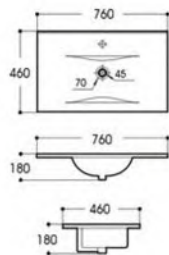

Cabinet Basin
Size : 610x460x180mm

Cabinet Basin
Size : 710x460x180mm

Cabinet Basin
Size : 510x390x180mm

Cabinet Basin
Size : 610x390x180mm

OVS-9075D

Cabinet Basin
Size : 760x460x180mm

Cabinet Basin
Size : 810x460x180mm

Cabinet Basin
Size : 710x390x180mm

Cabinet Basin
Size : 810x390x180mm

Cabinet Basin
Size : 910x460x180mm

Cabinet Basin
Size : 1010x460x180mm

Cabinet Basin
Size : 910x390x180mm

Cabinet Basin
Size : 1010x390x180mm

Cabinet Basin
Size : 1210x460x180mm

Cabinet Basin
Size : 1210x460x180mm