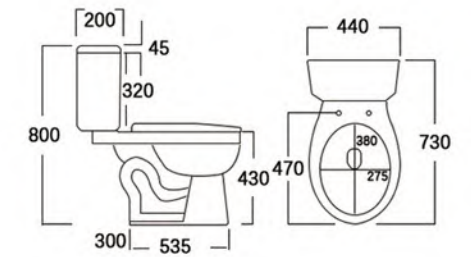

OVS-0382Y

Swirling Rush-piece toilet
Size:680x410x785mm
S-trap:300mm Roughing-in

OVS-0382Z-MB

Swirling Rush-piece toilet
Size:710x380x715mm
S-trap:300mm Roughing-in

OVS-0382Z

Swirling Rush-piece toilet
Size:710x380x715mm
S-trap:300mm Roughing-in

OVS-2117Z

Siphon one-piece toilet
Size:680x360x700mm
S-trap:300mm Roughing-in

OVS-2139Y

Siphon two-piece toilet
Size:730x445x800mm
S-trap:300mm Roughing-in

OVS-2139Z

Siphon two-piece toilet
Size:720x400x800mm
S-trap:300mm Roughing-in