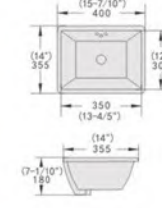

WC-18001-R RIMLESS

Siphon two-piece toilet
Size:730x375x820mm
S-trap:300 Roughing-in

WC-18001-L RIMLESS

Wall hung toilet
Size:515x360x360mm
P-trap:180mm Roughing-in

Cutaway View

OVS1512

- Name: Under Counter Basin
- ID Size: 375x295mm
- OD Size: 420x340x190mm
- 14-4/5" x 11-3/5"
- 16-1/2" x 13-2/5" x 7-1/2"
- Under counter mounting

Cutaway View

OVS1610

- Name: Under Counter Basin
- ID Size: 390x315mm
- OD Size: 440x360x185mm
- 15-2/5" x 12-2/5"
- 17-3/10" x 14-1/5" x 7-3/10"
- Under counter mounting

Cutaway View

OVS1804

- Name: Under Counter Basin
- ID Size: 350x305mm
- OD Size: 400x355x180mm
- 13-4/5" x 12"
- 15-7/10" x 14" x 7-1/10"
- Under counter mounting