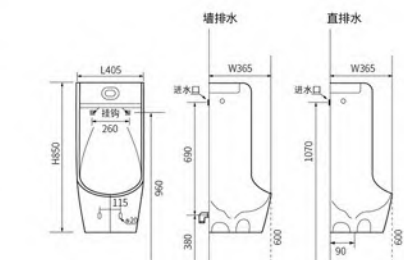

A6002B

Urinal
Size:405x365x850mm
S-trap
P-trap
80mm Roughing-in