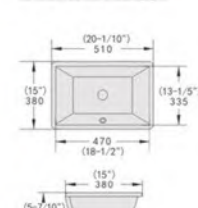

Cutaway View

OVS1802

- Name: Under Counter Basin
- ID Size: 485x320mm
- OD Size: 530x370x175mm
- 19-1/10" x 12-3/5"
- 20-9/10" x 14-3/5" x 6-9/10"
- Under counter mounting

Cutaway View

OVS1813ADA

- Name: Under Counter Basin
- ID Size: 470x335mm
- OD Size: 510x380x145mm
- 18-1/2" x 13-1/5"
- 20-1/10" x 15" x 5-7/10"
- Under counter mounting