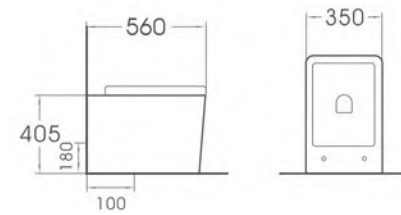

CE

A5016

Floor bidet
Size:560x350x405mm
Fixing to wall with back