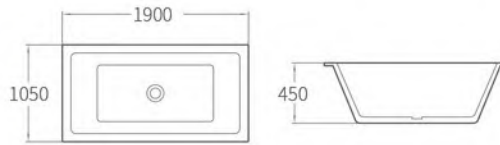

QJ3088

Acrylic crok bathtub
亚克力嵌入式浴缸
Size: 1900X1050X450mm
White 白色