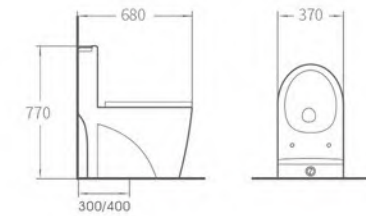

A2026

Siphonic One-piece Toilet
Size:680x370x770mm
S-trap:300/400mm Roughing-in