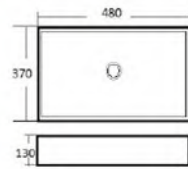

Cutaway View

OVS1802

- Name: Under Counter Basin
- ID Size: 485x320mm
- OD Size: 530x370x175mm
- 19-1/10" x 12-3/5"
- 20-9/10" x 14-3/5" x 6-9/10"
- Under counter mounting

Cutaway View

OVS1813ADA

- Name: Under Counter Basin
- ID Size: 470x335mm
- OD Size: 510x380x145mm
- 18-1/2" x 13-1/5"
- 20-1/10" x 15" x 5-7/10"
- Under counter mounting

Cutaway View

OVS227

- Name: Above Counter Basin
- OD Size: 520x445x210mm
- Above counter mounting
- 20-1/2" x 17-1/2" x 8"

OVS-A022
Size:480x370x130mm

OVS-A037
Size:380x380x130mm

OVS-A426
Size:455x320x135mm