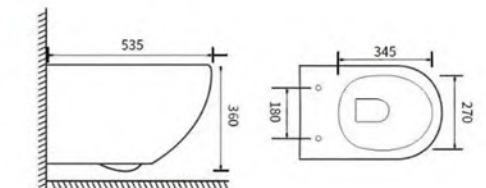

OVS-2117Z

Siphon one-piece toilet
Size:680x360x700mm
S-trap:300mm Roughing-in

OVS-2139Y

Siphon two-piece toilet
Size:730x445x800mm
S-trap:300mm Roughing-in

OVS-2139Z

Siphon two-piece toilet
Size:720x400x800mm
S-trap:300mm Roughing-in

WC-18001-R RIMLESS

Siphon two-piece toilet
Size:730x375x820mm
S-trap:300 Roughing-in

WC-18001-L RIMLESS

Wall hung toilet
Size:515x360x360mm
P-trap:180mm Roughing-in

Cutaway View

OVS1512

- Name: Under Counter Basin
- ID Size: 375x295mm
- OD Size: 420x340x190mm
- 14-4/5" x 11-3/5"
- 16-1/2" x 13-2/5" x 7-1/2"
- Under counter mounting