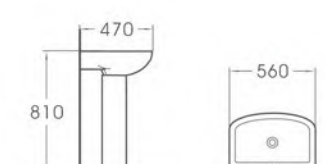

A7105

Washbasin with full pedestal
Size:560x470x810mm
Fixing to wall with back