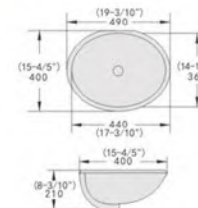

Cutaway View

OVS1714(135mm)

- Name: Under Counter Basin
- ID Size: 450x370mm
- OD Size: 505x415x135mm
- 17-7/10" x 14-3/5"
- 19-9/10" x 16-3/10" x 5-3/10"
- Under counter mounting

Cutaway View

OVS1809

- Name: Under Counter Basin
- ID Size: 490x320mm
- OD Size: 545x380x180mm
- 19-3/10" x 12-3/5"
- 21-1/2" x 15" x 7-1/10"
- Under counter mounting

Cutaway View

OVS1811

- Name: Under Counter Basin
- ID Size: 470x315mm
- OD Size: 530x370x210mm
- 18-1/2" x 12-2/5"
- 20-9/10" x 14-3/5" x 8-3/10"
- Under counter mounting

Cutaway View

OVS1714(210mm)

- Name: Under Counter Basin
- ID Size: 440x360mm
- OD Size: 490x400x210mm
- 17-3/10" x 14-1/5"
- 19-3/10" x 15-4/5" x 8-3/10"
- Under counter mounting

Cutaway View

OVS1612

- Name: Under Counter Basin
- ID Size: 405x275mm
- OD Size: 455x325x180mm
- 15-9/10" x 10-4/5"
- 17-9/10" x 12-4/5" x 7-1/10"
- Under counter mounting

Cutaway View

OVS1812

- Name: Under Counter Basin
- ID Size: 475x285mm
- OD Size: 530x345x185mm
- 18-7/10" x 11-1/5"
- 20-9/10" x 13-3/5" x 7-3/10"
- Under counter mounting