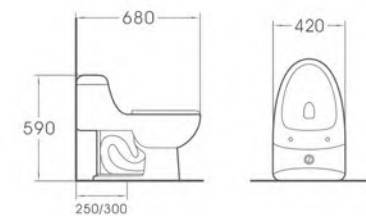

A2038

Siphonic One-piece Toilet
Size:680x420x590mm
S-trap:250/300mm Roughing-in