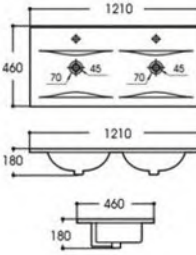

Cabinet Basin
Size : 1210x460x180mm

OVS-9120DD