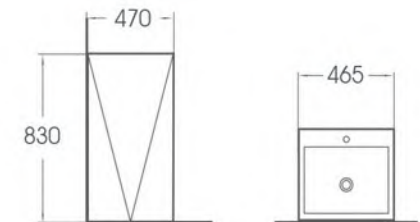

A7016

Basin with pedestal
Size:465x470x830mm