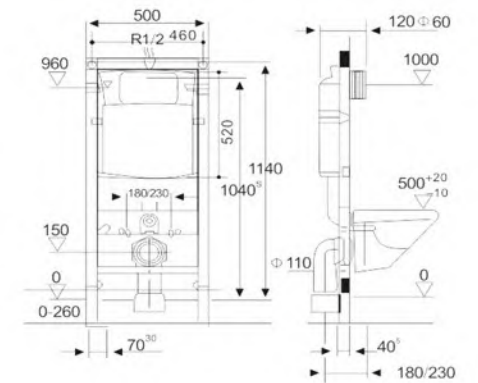

R032A

Concealed water tank
Size:500x125x1400mm