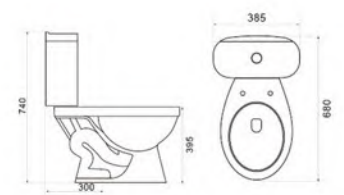

OVS-2665

Siphonic two piece
Toilet Bowl&Tank
Size:680x385x740mm
S-trap:300mm Roughing-in