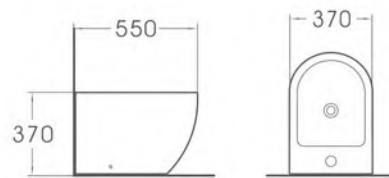

CE

A2203
Washdown One-piece toilet
Size:690x360x820mm
S-trap:250mm Roughing-in
P-trap:180mm Roughing-in

CE

A2709
Toilet seat
Size:560x365x410mm
P-trap:180mm Roughing-in
S-trap:100mm Roughing-in

CE

A5007
Floor bidet
Size:550x370x370mm
Fixing to wall with back