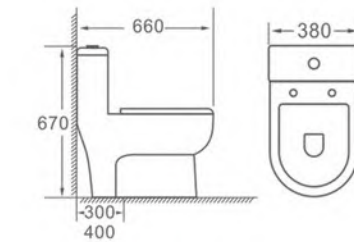

A2097

Siphonic One-piece Toilet
Size:740x380x630mm
S-trap:300/400mm Roughing-in

A2388

Washdown One-piece Toilet
Size:785x415x663mm
S-trap:250/300mm Roughing-in
P-trap:180mm Roughing-in

805

Water tank
Texture of material:PP
Size:395x105x385mm