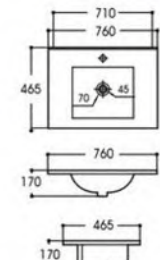

OVS-3722S
Cabinet Basin
Size : 940x560x180mm

OVS-4322S
Cabinet Basin
Size : 1095x560x180mm

OVS-4922S
Cabinet Basin
Size : 1250x560x180mm

OVS-9060E
Cabinet Basin
Size : 610x465x170mm

OVS-9070E/9075E
Cabinet Basin
Size : 710x465x170mm
Size : 760x465x170mm