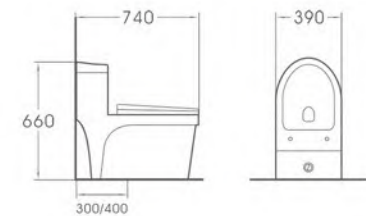

A2038

Siphonic One-piece Toilet
 Size:680x420x590mm
 S-trap:250/300mm Roughing-in

A2083

Siphonic One-piece Toilet
 Size:740x390x660mm
 S-trap:300/400mm Roughing-in

A2083

Siphonic One-piece Toilet
 Size:740x390x660mm
 S-trap:300/400mm Roughing-in