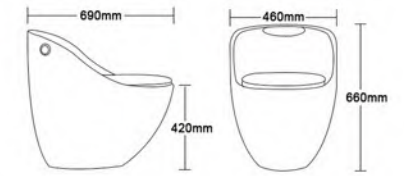

A2220

Siphonic One-piece Toilet
Size:690x460x660mm
S-trap:300-400mm Roughing-in