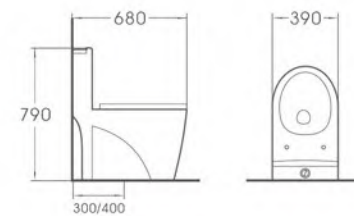

A2096

Siphonic One-piece Toilet
 Size:640x350x730mm
 S-trap:300/400mm Roughing-in

A2087

Siphonic One-piece Toilet
 Size:710x385x715mm
 S-trap:300mm Roughing-in

A2022

Siphonic One-piece Toilet
 Size:680x390x790mm
 S-trap:300/400mm Roughing-in