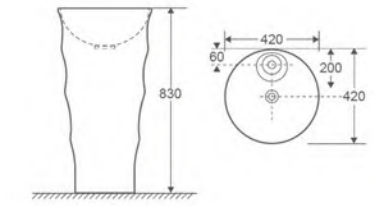

OVS-314

Basin with pedestal
Size: 575x480x840mm

OVS-A7308

Pedestal basin
Size: 420x420x830mm

OVS-B99

Basin with pedestal
Size: 570x450x860mm

OVS-A7508

Pedestal basin
Size: 460x460x810mm