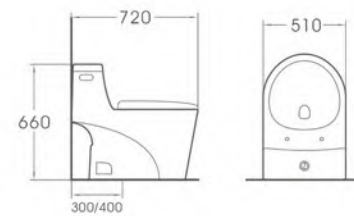

A2083

Siphonic One-piece Toilet
Size:740x390x660mm
S-trap:300/400mm Roughing-in