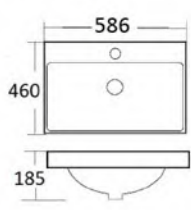

WC-18001-R RIMLESS

Siphon two-piece toilet
Size:730x375x820mm
S-trap:300 Roughing-in

WC-18001-L RIMLESS

Wall hung toilet
Size:515x360x360mm
P-trap:180mm Roughing-in

Cutaway View

OVS1512

- Name: Under Counter Basin
- ID Size: 375x295mm
- OD Size: 420x340x190mm
- 14-4/5" x 11-3/5"
- 16-1/2" x 13-2/5" x 7-1/2"
- Under counter mounting

Cutaway View

OVS1802

- Name: Under Counter Basin
- ID Size: 485x320mm
- OD Size: 530x370x175mm
- 19-1/10" x 12-3/5"
- 20-9/10" x 14-3/5" x 6-9/10"
- Under counter mounting

Cutaway View

OVS1813ADA

- Name: Under Counter Basin
- ID Size: 470x335mm
- OD Size: 510x380x145mm
- 18-1/2" x 13-1/5"
- 20-1/10" x 15" x 5-7/10"
- Under counter mounting

OVS-A435
Size:400x400x135mm

OVS-A049
Size:420x420x120mm

OVS-A082
Size:410x330x145mm

OVS-A464
Size:500x370x135mm

OVS-A465
Size:500x370x135mm

OVS-A211
Size:480x370x135mm

OVS-A271
Size:330x330x130mm

OVS-A524A
Size:405x405x130mm

OVS-A524B
Size:360x360x125mm

OVS-A394
Size:555x320x130mm

OVS-A271
Size:585x460x165mm

OVS-2418S

Apron Kitchen Sink Embedded Type
 Size: 610x459x254 mm 24"x18"x10"

OVS-3018S

Apron Kitchen Sink Embedded Type
 Size: 760x459x254 mm 30"x18"x10"