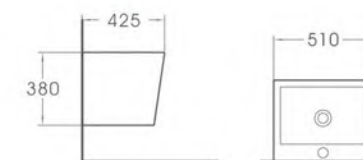

CE

A7003

One piece basin
Size:510x460x850mm
Fixing to wall with back