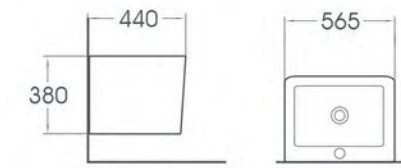

CE

A2202

Washdown One-piece toilet
Size:660x360x805mm
S-trap:250mm Roughing-in
P-trap:180mm Roughing-in

CE

A2708

Toilet seat
Size:560x350x405mm
P-trap:180mm Roughing-in

CE

A5016

Floor bidet
Size:560x350x405mm
Fixing to wall with back

CE

A2068

Wall-hung toilet
Size:570x350x330mm
P-trap

CE

A5016W

Wall mounted bidet
Size:570x350x330mm
Fixing to wall with back

CE

A7402

Wall-hung one-piece basin
Size:565x440x380mm
Fixing to wall with back

A7503

One piece basin
Size:405x405x820mm
Fixing to wall with back

AMURA

Smooth and delicate lines, fine structure fine impression, let space at once have different romantic feeling, such as elegant art fine collection, fashion outlook and inner flavor become integral, create outstanding taste!