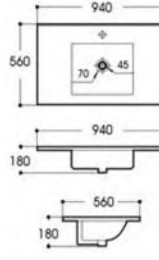

OVS-3318S

Apron Kitchen Sink Embedded Type
 Size: 835x459x254 mm 33"x18"x10"

OVS-3318D

Apron Kitchen Sink Embedded Type
 Size: 835x459x254 mm 33"x18"x10"

OVS-2522S
Cabinet Basin
Size : 640x560x180mm

OVS-3122S
Cabinet Basin
Size : 790x560x180mm