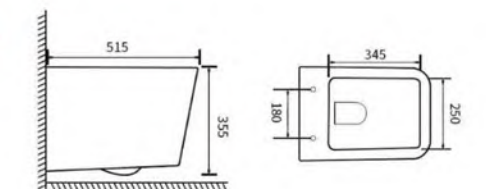

OVS-2117Z

Siphon one-piece toilet
Size:680x360x700mm
S-trap:300mm Roughing-in

OVS-2139Y

Siphon two-piece toilet
Size:730x445x800mm
S-trap:300mm Roughing-in

OVS-2139Z

Siphon two-piece toilet
Size:720x400x800mm
S-trap:300mm Roughing-in

WC-18001-R RIMLESS

Siphon two-piece toilet
Size:730x375x820mm
S-trap:300 Roughing-in

WC-18001-L RIMLESS

Wall hung toilet
Size:515x360x360mm
P-trap:180mm Roughing-in

Cutaway View

OVS1512

- Name: Under Counter Basin
- ID Size: 375x295mm
- OD Size: 420x340x190mm
- 14-4/5" x 11-3/5"
- 16-1/2" x 13-2/5" x 7-1/2"
- Under counter mounting