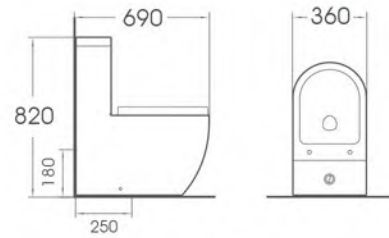

CE

A2709
Toilet seat
Size:560x365x410mm
P-trap:180mm Roughing-in
S-trap:100mm Roughing-in