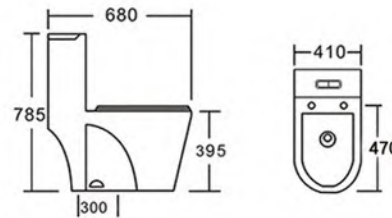

OVS-832Z-MB

Siphonic One-piece toilet
Size:690x380x765mm
S-trap:300mm Roughing-in

OVS-832Z

Siphonic One-piece toilet
Size:690x380x765mm
S-trap:300mm Roughing-in

OVS-0382Y-MB

Swirling Rush-piece toilet
Size:680x410x785mm
S-trap:300mm Roughing-in

OVS-0382Y

Swirling Rush-piece toilet
Size:680x410x785mm
S-trap:300mm Roughing-in

OVS-0382Z-MB

Swirling Rush-piece toilet
Size:710x380x715mm
S-trap:300mm Roughing-in

OVS-0382Z

Swirling Rush-piece toilet
Size:710x380x715mm
S-trap:300mm Roughing-in