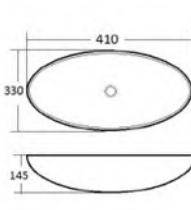

OVS-A082
Size:410x330x145mm