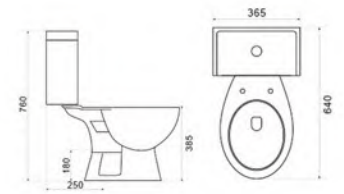

OVS-2660

Siphonic two piece
 Toilet Bowl&Tank
 Size:660x365x755mm
 S-trap:300mm Roughing-in

OVS-2619

Siphonic two piece
 Toilet Bowl&Tank
 Size:660x365x755mm
 S-trap:300mm Roughing-in

OVS-2663

Washdown two piece
 Toilet Bowl&Tank
 Size:660x365x755mm
 S-trap:250mm Roughing-in
 P-trap:180mm Roughing-in