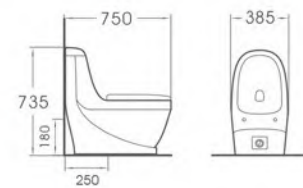

A2204

Washdown One-piece toilet
 Size:750x385x735mm
 S-trap:250mm Roughing-in
 P-trap:180mm Roughing-in

A2504

Washdown Two-piece toilet
 Size:700x380x790mm
 S-trap:250mm Roughing-in
 P-trap:180mm Roughing-in