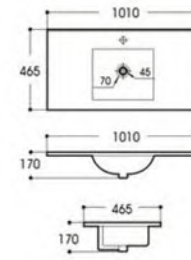

OVS-9100E
Cabinet Basin
Size : 1010x465x170mm