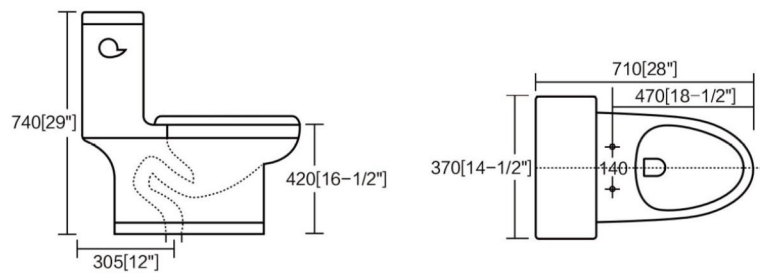

CONTENTS

CERAMICS SERIES----- 07-152

HARDWARE SERIES-----153-212

BATHROOM CABINET SERIES----213-312

SHOWER ENCLOSURE SERIES----313-322

BATHTUB SERIES-----323-332

OVS-2181

Siphonic one-piece toilet
 Size: 710x370x740mm (28"x14-1/2"x29")
 S-trap.305mm Roughing-in