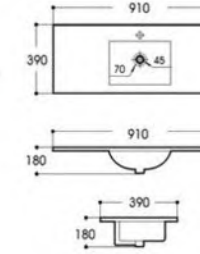

OVS-9080G

Cabinet Basin
Size : 810x390x180mm

OVS-9090D

Cabinet Basin
Size : 910x460x180mm

OVS-9100D

Cabinet Basin
Size : 1010x460x180mm

OVS-9090G

Cabinet Basin
Size : 910x390x180mm