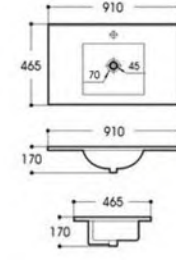

OVS-9090E
Cabinet Basin
Size : 910x465x170mm