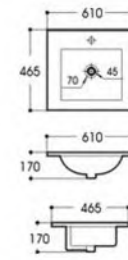

OVS-9060E
Cabinet Basin
Size : 610x465x170mm