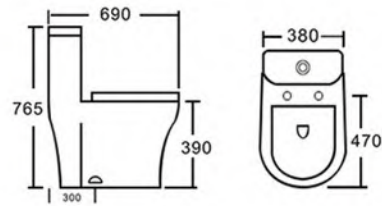

OVS-2183

Siphonic one-piece toilet
 Size: 720x430x750mm (28-3/10"x16-9/10"x29-1/2")
 S-trap.305mm Roughing-in

OVS-832Y-MB

Siphonic One-piece toilet
Size:690x360x810mm
S-trap:300mm Roughing-in

OVS-832Y

Siphonic One-piece toilet
Size:690x360x810mm
S-trap:300mm Roughing-in

OVS-832Z-MB

Siphonic One-piece toilet
Size:690x380x765mm
S-trap:300mm Roughing-in

OVS-832Z

Siphonic One-piece toilet
Size:690x380x765mm
S-trap:300mm Roughing-in

OVS-0382Y-MB

Swirling Rush-piece toilet
Size:680x410x785mm
S-trap:300mm Roughing-in