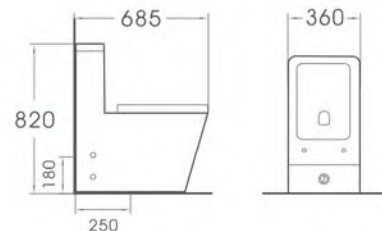

CE

A2027

Toilet seat
Size:555x355x395mm
P-trap:180mm Roughing-in