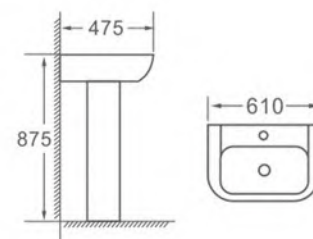

OVS-B28

Basin with pedestal
Size: 490x420x825mm

OVS-A7506

Pedestal basin
Size: 405x405x820mm

OVS-B38

Basin with pedestal
Size: 610x475x875mm

OVS-B65

Wall-hung basin
Size: 430x385x190mm