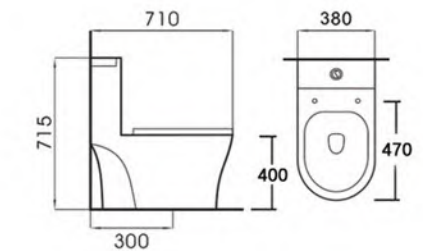

OVS-0382Y

Swirling Rush-piece toilet
Size:680x410x785mm
S-trap:300mm Roughing-in

OVS-0382Z-MB

Swirling Rush-piece toilet
Size:710x380x715mm
S-trap:300mm Roughing-in

OVS-0382Z

Swirling Rush-piece toilet
Size:710x380x715mm
S-trap:300mm Roughing-in

OVS-2117Z

Siphon one-piece toilet
Size:680x360x700mm
S-trap:300mm Roughing-in

OVS-2139Y

Siphon two-piece toilet
Size:730x445x800mm
S-trap:300mm Roughing-in

OVS-2139Z

Siphon two-piece toilet
Size:720x400x800mm
S-trap:300mm Roughing-in