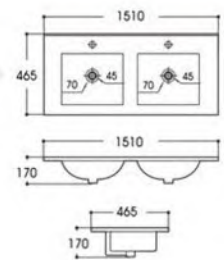

OVS-9150EE
Cabinet Basin
Size : 1510x465x170mm