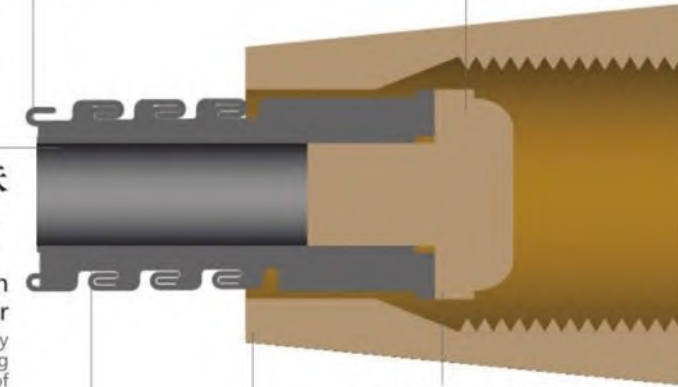

第六代淋浴技术

抗拉技术，回弹不变形

卓越的抗拉伸性能，韧性极好，1.5米软管，回弹不变形。

Tensile technology, no spring back deformation

Excellent tensile strength, excellent toughness, 1.5 meters hose, no rebound deformation.

耐高温抗氧化，无异味

内管选用环保型三元乙丙橡胶内管，超强使用寿命，能承受90°高温，无异味更健康。

High temperature and oxidation resistance, no odor

The inner tube adopts the environmentally friendly EPDM inner tube, which has a long service life, can withstand a high temperature of 90°, and has no odor and health.

双重压扣防爆，防脱节

内管选用环保型三元乙丙橡胶内管，超强使用寿命，能承受90°高温，无异味更健康。

Double buckle explosion-proof, prevent disconnection

The inner tube adopts the environmentally friendly EPDM inner tube, which has a long service life, can withstand a high temperature of 90°, and has no odor and health.

八垫圈设计，增加使用寿命

上下管接头时花洒接头中唯一同时接触空气和水的部位，故垫圈十分容易被腐蚀，我司的八垫圈设计隔绝空气和水，保用50年。

EIGHT GASKET DESIGN TO INCREASE SERVICE LIFE

The only contact between air and water in the shower connector when connecting the upper and lower pipe joints parts, so the gasket is very easy to be corroded, our eight gasket design insulates air and water for 50 years.

环保硅胶垫圈，更环保健康

选用了医用环保的硅胶垫圈，有效防止漏水，无异味更健康。

Environmental protection silicone gasket, more environmental protection and health

The use of medical environmental protection silicone gaskets, effectively prevent leakage, no odor and healthier.

全铜加厚内接头

全铜加厚内接头设计，有效的防止了硅胶垫圈的磨损，防止漏水。

Copper thickened connector

The thick copper inner joint design effectively prevents the wear of the silicone gasket and prevents water leakage.

加厚防爆全铜旋转接口

全铜加厚防爆花洒接头气氛，更坚固耐用，万向旋转设计，不会因洗浴时的动作，令花洒管打结。

Thick explosion-proof copper rotating interface

Copper explosion-proof shower joints thickened atmosphere, more durable, universal rotation design, will not be due to the action of the shower, so that the shower pipe knot.