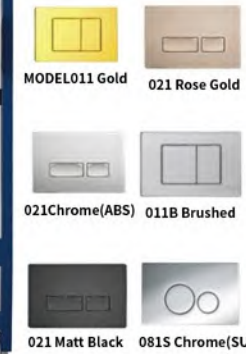

808

Water tank
Texture of material:PP
Size:380x120x390mm