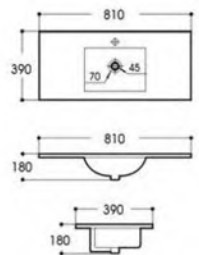

OVS-9060G

Cabinet Basin
Size : 610x390x180mm

OVS-9075D

Cabinet Basin
Size : 760x460x180mm

OVS-9080D

Cabinet Basin
Size : 810x460x180mm

OVS-9070G

Cabinet Basin
Size : 710x390x180mm