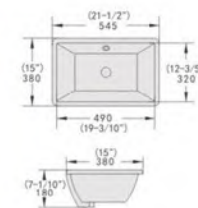

Cutaway View

OVS1808

- Name: Under Counter Basin
- ID Size: 390x295mm
- OD Size: 450x350x180mm
- 15-2/5" x 11-3/5"
- 17-7/10" x 13-4/5" x 7-1/10"
- Under counter mounting

Cutaway View

OVS1613

- Name: Under Counter Basin
- ID Size: 420x330mm
- OD Size: 460x380x190mm
- 16-1/2" x 13"
- 18-1/10" x 15" x 7-1/2"
- Under counter mounting

Cutaway View

OVS1714(135mm)

- Name: Under Counter Basin
- ID Size: 450x370mm
- OD Size: 505x415x135mm
- 17-7/10" x 14-3/5"
- 19-9/10" x 16-3/10" x 5-3/10"
- Under counter mounting

Cutaway View

OVS1809

- Name: Under Counter Basin
- ID Size: 490x320mm
- OD Size: 545x380x180mm
- 19-3/10" x 12-3/5"
- 21-1/2" x 15" x 7-1/10"
- Under counter mounting

Cutaway View

OVS1811

- Name: Under Counter Basin
- ID Size: 470x315mm
- OD Size: 530x370x210mm
- 18-1/2" x 12-2/5"
- 20-9/10" x 14-3/5" x 8-3/10"
- Under counter mounting

Cutaway View

OVS1714(210mm)

- Name: Under Counter Basin
- ID Size: 440x360mm
- OD Size: 490x400x210mm
- 17-3/10" x 14-1/5"
- 19-3/10" x 15-4/5" x 8-3/10"
- Under counter mounting