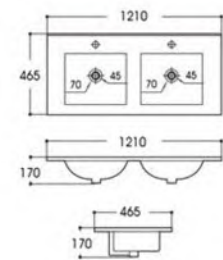

OVS-9080E
Cabinet Basin
Size : 810x465x170mm

OVS-9090E
Cabinet Basin
Size : 910x465x170mm

OVS-9100E
Cabinet Basin
Size : 1010x465x170mm

OVS-9120E/9150E
Cabinet Basin
Size : 1210x465x170mm
Size : 1510x465x170mm