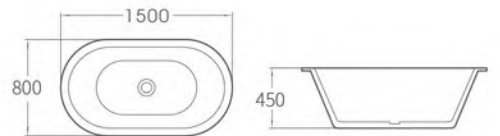

QJ3088

Acrylic crok bathtub
 亚克力嵌入式浴缸
 Size: 1900X1050X450mm
 White 白色

QJ2106

Acrylic crok bathtub
 亚克力嵌入式浴缸
 Size: 1470X700X400mm
 Size: 1600X700X400mm
 Size: 1700X700X400mm
 White 白色

QJ6008

Acrylic crok bathtub
 亚克力嵌入式浴缸
 Size: 1500X800X450mm
 Size: 1600X800X450mm
 Size: 1700X800X450mm
 White 白色