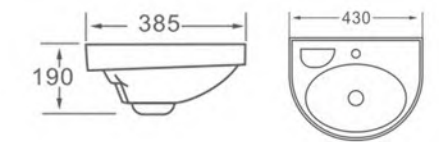

OVS-B28

Basin with pedestal
Size: 490x420x825mm

OVS-A7506

Pedestal basin
Size: 405x405x820mm

OVS-B38

Basin with pedestal
Size: 610x475x875mm

OVS-B65

Wall-hung basin
Size: 430x385x190mm