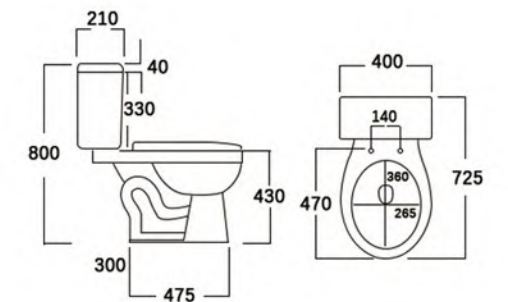

OVS-2117Z

Siphon one-piece toilet
Size:680x360x700mm
S-trap:300mm Roughing-in

OVS-2139Y

Siphon two-piece toilet
Size:730x445x800mm
S-trap:300mm Roughing-in

OVS-2139Z

Siphon two-piece toilet
Size:720x400x800mm
S-trap:300mm Roughing-in

WC-18001-R RIMLESS

Siphon two-piece toilet
Size:730x375x820mm
S-trap:300 Roughing-in

WC-18001-L RIMLESS

Wall hung toilet
Size:515x360x360mm
P-trap:180mm Roughing-in

Cutaway View

OVS1512

- Name: Under Counter Basin
- ID Size: 375x295mm
- OD Size: 420x340x190mm
- 14-4/5" x 11-3/5"
- 16-1/2" x 13-2/5" x 7-1/2"
- Under counter mounting