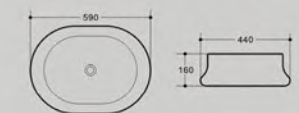

Art Basin
Size:590x440x160mm
Vareous china
Above counter mountings