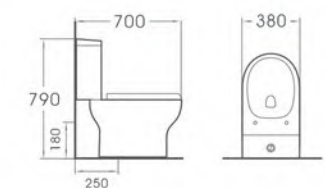

A2504

Washdown Two-piece toilet
Size:700x380x790mm
S-trap:250mm Roughing-in
P-trap:180mm Roughing-in