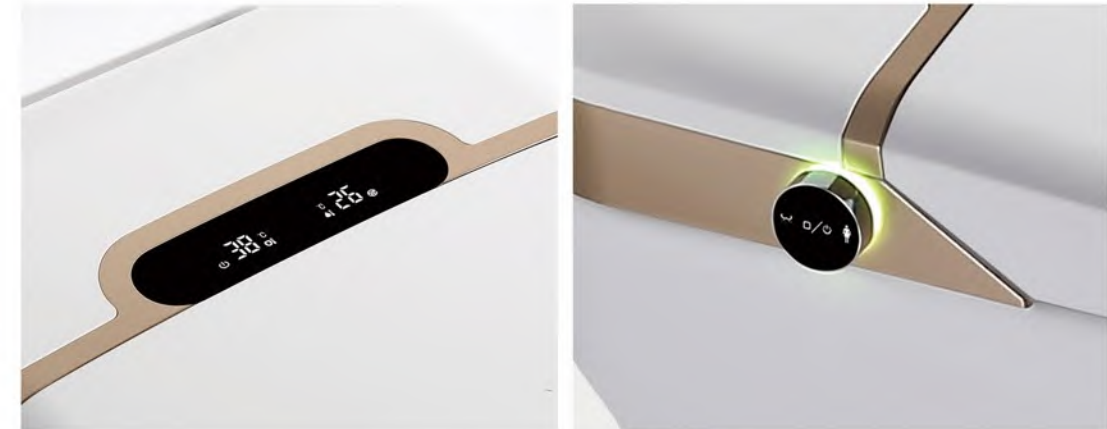

- Automatic open cover
- Foot sensor open seat
- LED digital screen
- Side knob

scan and watch