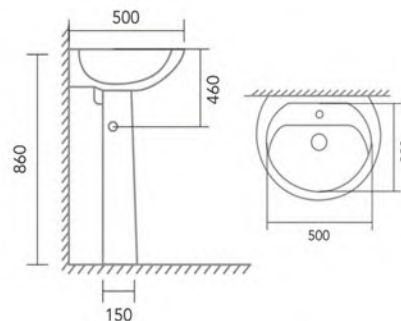

4004

Basin with pedestal
Size:630x500x860mm