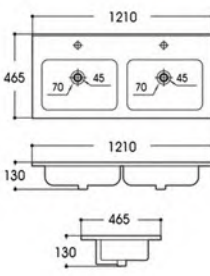

OVS-9120KK
Cabinet Basin
Size:1210x465x130mm