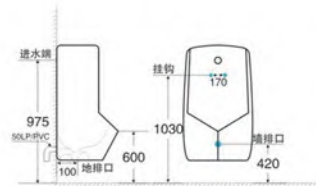

A6006

Urinal
Size:460x300x720mm
P-trap
515mm Roughing-in

A6050

Urinal
Size:360x310x700mm
S-trap
P-trap
70mm Roughing-in

A6016

Urinal
Size:350x380x750mm
P-trap
660mm Roughing-in

A6002C

Urinal
Size:380x335x775mm
S-trap
P-trap
80mm Roughing-in