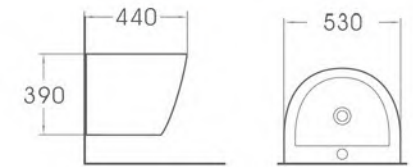

CE

A2069
Wall-hung toilet
Size:550x370x370mm
P-trap

CE

A5007
Wall mounted bidet
Size:555x365x330mm
Fixing to wall with back

CE

A7408
Wall-hung one-piece basin
Size:530x440x390mm
Fixing to wall with back

A7001
One piece basin
Size:500x500x840mm
Fixing to wall with back