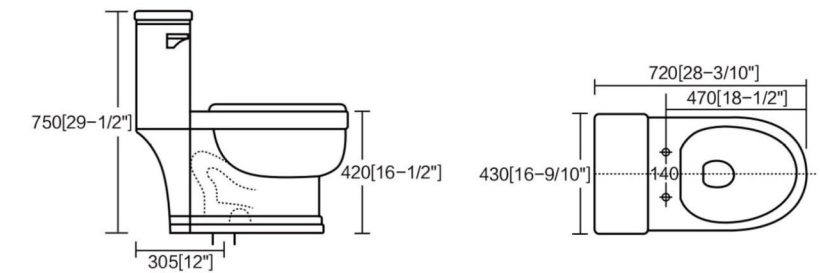

CONTENTS

CERAMICS SERIES----- 07-152

HARDWARE SERIES-----153-212

BATHROOM CABINET SERIES----213-312

SHOWER ENCLOSURE SERIES----313-322

BATHTUB SERIES-----323-332

OVS-2181

Siphonic one-piece toilet
 Size: 710x370x740mm (28"x14-1/2"x29")
 S-trap.305mm Roughing-in

OVS-2183

Siphonic one-piece toilet
 Size: 720x430x750mm (28-3/10"x16-9/10"x29-1/2")
 S-trap.305mm Roughing-in

OVS-832Y-MB

Siphonic One-piece toilet
Size:690x360x810mm
S-trap:300mm Roughing-in

OVS-832Y

Siphonic One-piece toilet
Size:690x360x810mm
S-trap:300mm Roughing-in