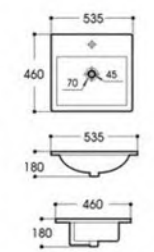

OVS-8036E
Cabinet Basin
Size : 810x360x180mm

OVS-9060DA
Cabinet Basin
Size : 610x395x170mm

OVS-1036E
Cabinet Basin
Size : 1010x360x180mm

OVS-9080DA
Cabinet Basin
Size : 810x395x170mm

OVS-9048B
Cabinet Basin
Size : 410x410x175mm