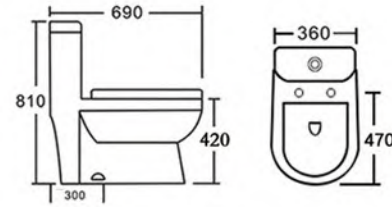

OVS-2183

Siphonic one-piece toilet
 Size: 720x430x750mm (28-3/10"x16-9/10"x29-1/2")
 S-trap.305mm Roughing-in

OVS-832Y-MB

Siphonic One-piece toilet
Size:690x360x810mm
S-trap:300mm Roughing-in

OVS-832Y

Siphonic One-piece toilet
Size:690x360x810mm
S-trap:300mm Roughing-in

OVS-832Z-MB

Siphonic One-piece toilet
Size:690x380x765mm
S-trap:300mm Roughing-in

OVS-832Z

Siphonic One-piece toilet
Size:690x380x765mm
S-trap:300mm Roughing-in

OVS-0382Y-MB

Swirling Rush-piece toilet
Size:680x410x785mm
S-trap:300mm Roughing-in