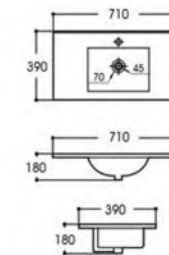

OVS-9060G

Cabinet Basin
Size : 610x390x180mm

OVS-9075D

Cabinet Basin
Size : 760x460x180mm

OVS-9080D

Cabinet Basin
Size : 810x460x180mm

OVS-9070G

Cabinet Basin
Size : 710x390x180mm