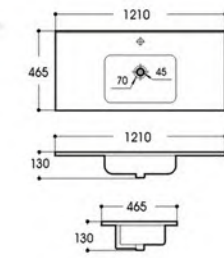

OVS-9120K
Cabinet Basin
Size:1210x465x130mm