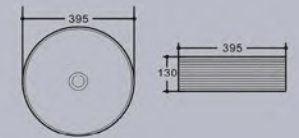

K397MF1

K397MK1

K397ML1

Art Basin
 Size:395x395x130mm
 Vareous china
 Above counter mountings

Art Basin
 Size:395x395x130mm
 Vareous china
 Above counter mountings

K466

K466LF1

K466LF2