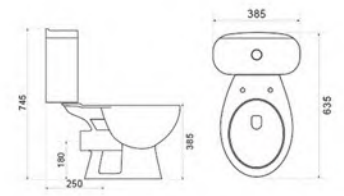

OVS-2662

Washdown two piece
Toilet Bowl&Tank
Size:660x365x755mm
S-trap:250mm Roughing-in
P-trap:180mm Roughing-in