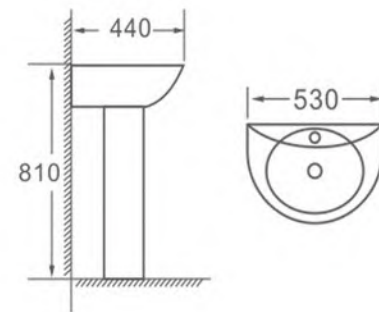

7156

Basin with pedestal
Size:530x440x810mm