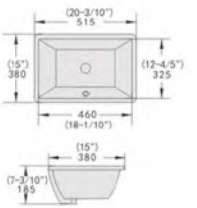

Cutaway View

OVS1811

- Name: Under Counter Basin
- ID Size: 470x315mm
- OD Size: 530x370x210mm
- 18-1/2" x 12-2/5"
- 20-9/10" x 14-3/5" x 8-3/10"
- Under counter mounting

Cutaway View

OVS1714(210mm)

- Name: Under Counter Basin
- ID Size: 440x360mm
- OD Size: 490x400x210mm
- 17-3/10" x 14-1/5"
- 19-3/10" x 15-4/5" x 8-3/10"
- Under counter mounting

Cutaway View

OVS1612

- Name: Under Counter Basin
- ID Size: 405x275mm
- OD Size: 455x325x180mm
- 15-9/10" x 10-4/5"
- 17-9/10" x 12-4/5" x 7-1/10"
- Under counter mounting

Cutaway View

OVS1812

- Name: Under Counter Basin
- ID Size: 475x285mm
- OD Size: 530x345x185mm
- 18-7/10" x 11-1/5"
- 20-9/10" x 13-3/5" x 7-3/10"
- Under counter mounting

Cutaway View

OVS1813

- Name: Under Counter Basin
- ID Size: 460x325mm
- OD Size: 515x380x185mm
- 18-1/10" x 12-1/5"
- 20-3/10" x 15" x 7-3/10"
- Under counter mounting

Cutaway View

OVS1801

- Name: Under Counter Basin
- ID Size: 450x350mm
- OD Size: 500x400x180mm
- 17-7/10" x 13-4/5"
- 19-7/10" x 15-7/10" x 7-1/10"
- Under counter mounting