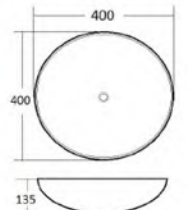

OVS-A435
Size:400x400x135mm