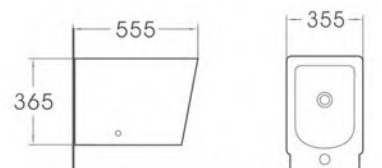

Floor bidet
Size:555x355x395mm
Fixing to wall with back

CE

A2067

Wall-hung toilet
Size:555x355x365mm
P-trap

CE

A5015W

Wall mounted bidet
Size:555x355x365mm
Fixing to wall with back

CE