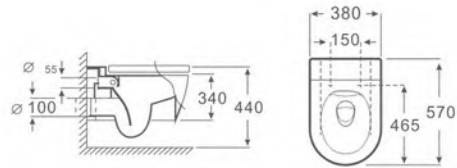

A2602 RIMLESS

Wall-hung Installation
Collision type flush wall-hung closet
Size:570x380x340mm
P-trap180mm