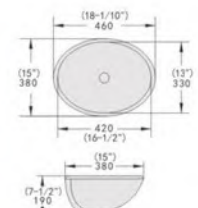

Cutaway View

OVS1610

- Name: Under Counter Basin
- ID Size: 390x315mm
- OD Size: 440x360x185mm
- 15-2/5" x 12-2/5"
- 17-3/10" x 14-1/5" x 7-3/10"
- Under counter mounting

Cutaway View

OVS1804

- Name: Under Counter Basin
- ID Size: 350x305mm
- OD Size: 400x355x180mm
- 13-4/5" x 12"
- 15-7/10" x 14" x 7-1/10"
- Under counter mounting

Cutaway View

OVS1808

- Name: Under Counter Basin
- ID Size: 390x295mm
- OD Size: 450x350x180mm
- 15-2/5" x 11-3/5"
- 17-7/10" x 13-4/5" x 7-1/10"
- Under counter mounting

Cutaway View

OVS1613

- Name: Under Counter Basin
- ID Size: 420x330mm
- OD Size: 460x380x190mm
- 16-1/2" x 13"
- 18-1/10" x 15" x 7-1/2"
- Under counter mounting

Cutaway View

OVS1714(135mm)

- Name: Under Counter Basin
- ID Size: 450x370mm
- OD Size: 505x415x135mm
- 17-7/10" x 14-3/5"
- 19-9/10" x 16-3/10" x 5-3/10"
- Under counter mounting

Cutaway View

OVS1809

- Name: Under Counter Basin
- ID Size: 490x320mm
- OD Size: 545x380x180mm
- 19-3/10" x 12-3/5"
- 21-1/2" x 15" x 7-1/10"
- Under counter mounting