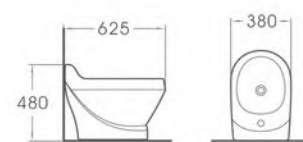

A5010

Floor bidet
Size:625x380x480mm
Fixing to wall with back