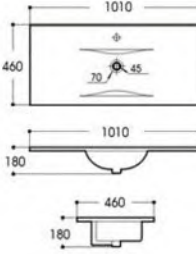

Cabinet Basin
Size : 910x460x180mm

OVS-9100D

Cabinet Basin
Size : 1010x460x180mm