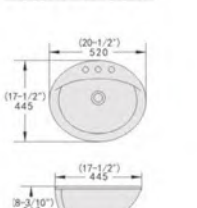

Cutaway View

OVS227

- Name: Above Counter Basin
- OD Size: 520x445x210mm
- Above counter mounting
- 20-1/2" x 17-1/2" x 8"