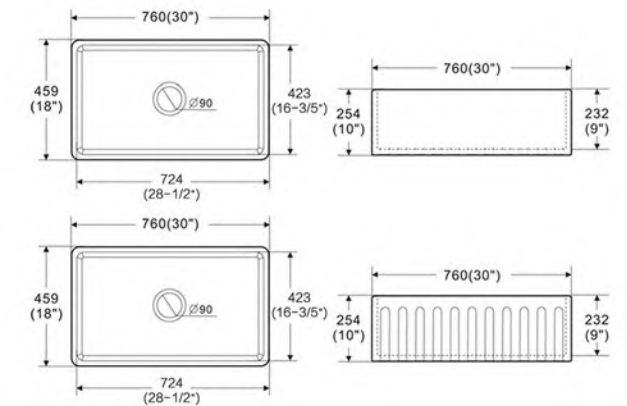

OVS-A524B
Size:360x360x125mm

OVS-A394
Size:555x320x130mm

OVS-A271
Size:585x460x165mm

OVS-2418S

Apron Kitchen Sink Embedded Type
 Size: 610x459x254 mm 24"x18"x10"

OVS-3018S

Apron Kitchen Sink Embedded Type
 Size: 760x459x254 mm 30"x18"x10"