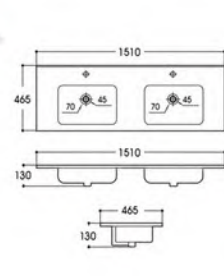

OVS-9150KK
Cabinet Basin
Size:1510x465x130mm