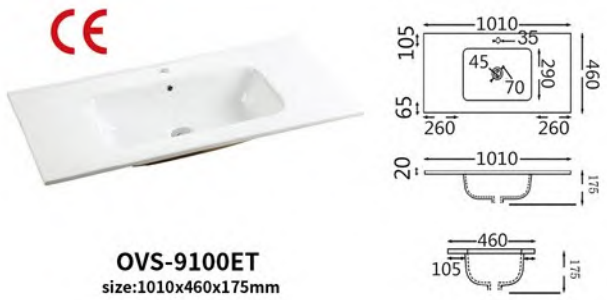

OVS-9080ET
size:810x460x175mm