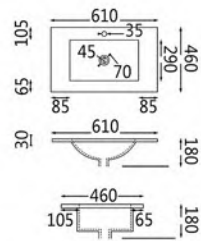

CE

OVS-9060R
Cabinet Basin
Size:610x460x180mm