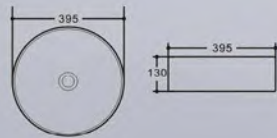

Art Basin
Size:395x395x130mm
Vareous china
Above counter mountings