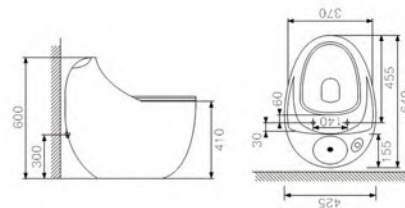

A2219-GR

Siphonic One-piece Toilet
Size:640x425x600mm
S-trap:250/300mm Roughing-in