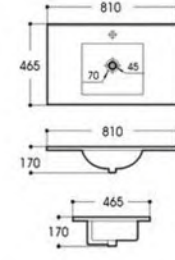

OVS-9080E
Cabinet Basin
Size : 810x465x170mm