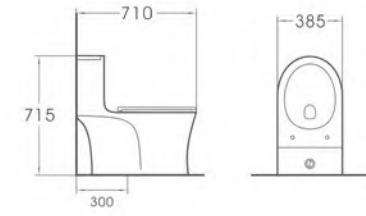

A2087

Siphonic One-piece Toilet
Size:710x385x715mm
S-trap:300mm Roughing-in