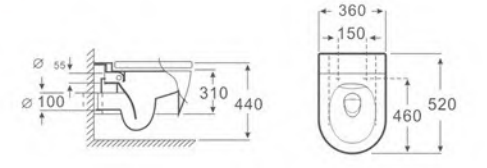

A2606MB RIMLESS

Matt black
Wall-hung Installation
Collision type flush wall-hung closet
Size:520x360x310mm
P-trap180mm

A2604 RIMLESS

Wall-hung Installation
Washdown wall-hung closet
Size:560x350x340mm
P-trap180mm