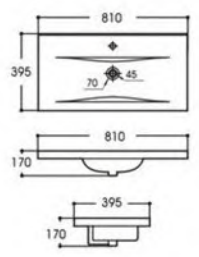

OVS-9080DA
Cabinet Basin
Size : 810x395x170mm