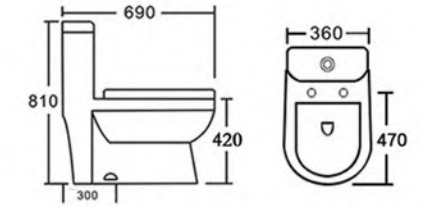

OVS-2183

Siphonic one-piece toilet
 Size: 720x430x750mm (28-3/10"x16-9/10"x29-1/2")
 S-trap.305mm Roughing-in

OVS-832Y-MB

Siphonic One-piece toilet
Size:690x360x810mm
S-trap:300mm Roughing-in

OVS-832Y

Siphonic One-piece toilet
Size:690x360x810mm
S-trap:300mm Roughing-in

OVS-832Z-MB

Siphonic One-piece toilet
Size:690x380x765mm
S-trap:300mm Roughing-in

OVS-832Z

Siphonic One-piece toilet
Size:690x380x765mm
S-trap:300mm Roughing-in

OVS-0382Y-MB

Swirling Rush-piece toilet
Size:680x410x785mm
S-trap:300mm Roughing-in