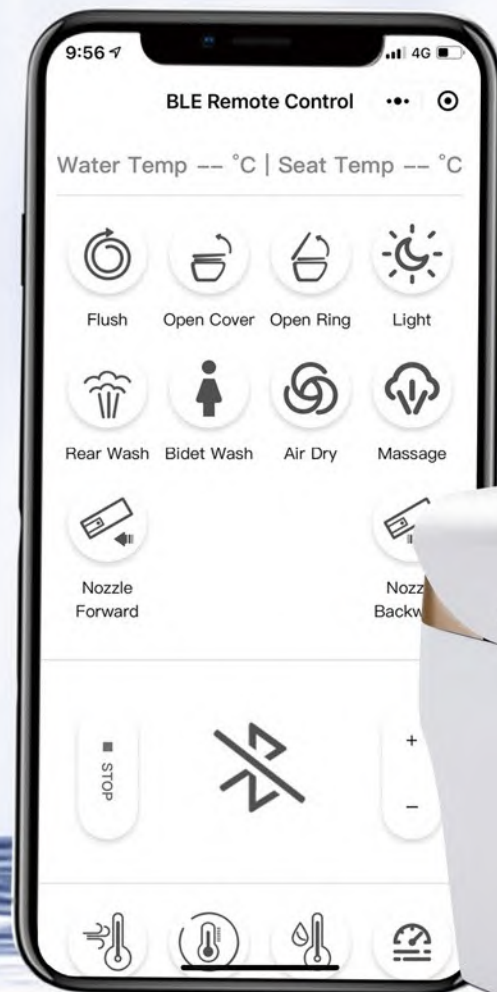

Basic vision:Open cover by manual Flush by foot sensor
 Advanced vision:Double flip modes Open seat by foot induction Close cover automatically
 Flushing by identify male urine

- Automatic open cover
- Foot sensor open seat
- Flush by foot sensor
- Side knob
- LED digital screen

scan and watch

T51-P

Product Name:Wall mounted smart toilet
 Dimension:730x370x840mm
 Drainage way:P-trap
 Material: Ceramic/ABS Seat Cover
 Heating:Instant

- | | | |
|---------------------------|---------------------------------|-----------------------------|
| 01.Female cleaning | 10.Seat heating | 19.Leakage protection |
| 02.Hip cleaning | 11.Drying | 20.Energy saving |
| 03.Mobile cleaning | 12.Wind temperature regulation | 21.Double filtration |
| 04.Massage cleaning | 13.Water temperature regulation | 22.12V safety voltage |
| 05.Self-cleaning nozzle | 14.Water-pressure adjust | 23.Anti-fouling glaze |
| 06.A key to stop | 15.Automatic flush | 24.Flame retardant material |
| 07.Spray regulation | 16.Flush during power failure | 25.Side knob |
| 08.Heated water instantly | 17.Mute slow down | 26.Remote control |
| 09.Seat induction | 18.Night light | |

Basic vision:Open cover by manual Flush by foot sensor
 Advanced vision:Double flip modes Open seat by foot induction Close cover automatically
 Flushing by identify male urine

CONTROL THE TOILET BY MOBILE PHONE

INTELLIGENT CONTROL

- No water pressure limit
- Automatic flip
- AI voice remind
- LED digital screen
- Side knob

gold

silver

i12

Product Name: Smart Toilet
 Dimension: 680x400x560mm
 Rough in: 300/400mm
 Material: Ceramic/ABS Seat Cover
 Heating: Instant