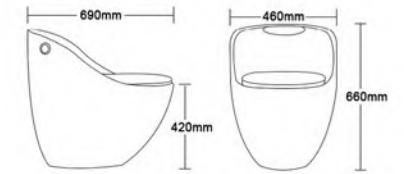

A2220-SGB

Siphonic One-piece Toilet
Size:690x460x660mm
S-trap:300-400mm Roughing-in