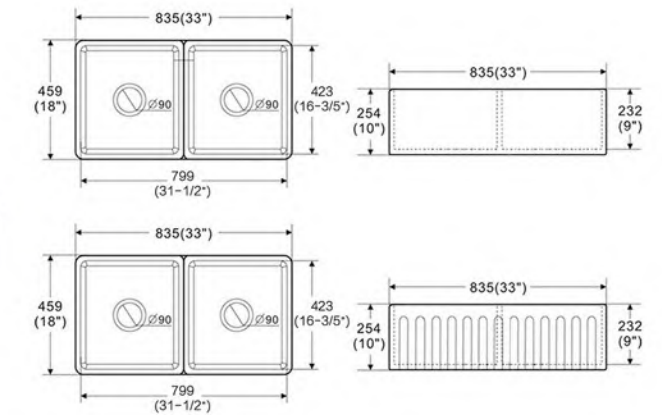

OVS-3318S

Apron Kitchen Sink Embedded Type
 Size: 835x459x254 mm 33"x18"x10"

OVS-3318D

Apron Kitchen Sink Embedded Type
 Size: 835x459x254 mm 33"x18"x10"

OVS-2522S
Cabinet Basin
Size : 640x560x180mm

OVS-3122S
Cabinet Basin
Size : 790x560x180mm