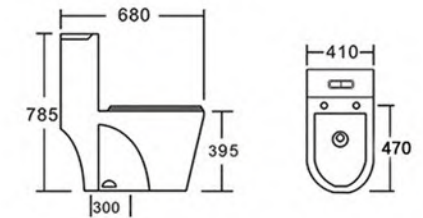

OVS-0382Y

Swirling Rush-piece toilet
Size:680x410x785mm
S-trap:300mm Roughing-in