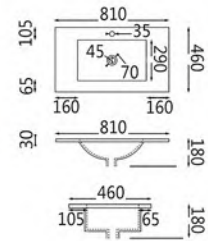

CE

OVS-9080R
Cabinet Basin
Size:810x460x180mm