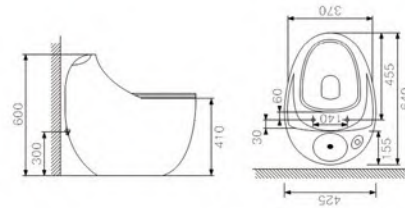

A2219-BL

Siphonic One-piece Toilet
Size:640x425x600mm
S-trap:250/300mm Roughing-in