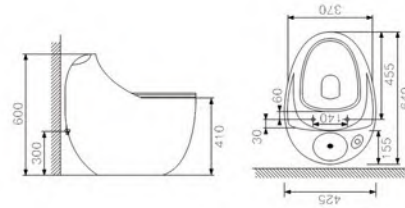

A2219-OR

Siphonic One-piece Toilet
Size:640x425x600mm
S-trap:250/300mm Roughing-in