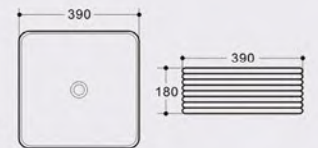

Art Basin
Size:390x390x150mm
Vareous china
Above counter mountings