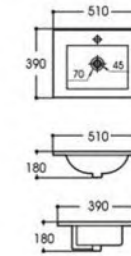

OVS-9120EE
Cabinet Basin
Size : 1210x465x170mm

OVS-9150EE
Cabinet Basin
Size : 1510x465x170mm

OVS-9060D

Cabinet Basin
Size : 610x460x180mm

OVS-9070D

Cabinet Basin
Size : 710x460x180mm

OVS-9050G

Cabinet Basin
Size : 510x390x180mm