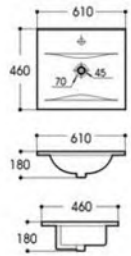

OVS-9060D

Cabinet Basin
Size : 610x460x180mm

Cabinet Basin
Size : 710x460x180mm

Cabinet Basin
Size : 510x390x180mm

Cabinet Basin
Size : 610x390x180mm

Cabinet Basin
Size : 760x460x180mm

Cabinet Basin
Size : 810x460x180mm

Cabinet Basin
Size : 710x390x180mm

Cabinet Basin
Size : 810x390x180mm

Cabinet Basin
Size : 910x460x180mm

Cabinet Basin
Size : 1010x460x180mm

Cabinet Basin
Size : 910x390x180mm

Cabinet Basin
Size : 1010x390x180mm

Cabinet Basin
Size : 1210x460x180mm

Cabinet Basin
Size : 1210x460x180mm