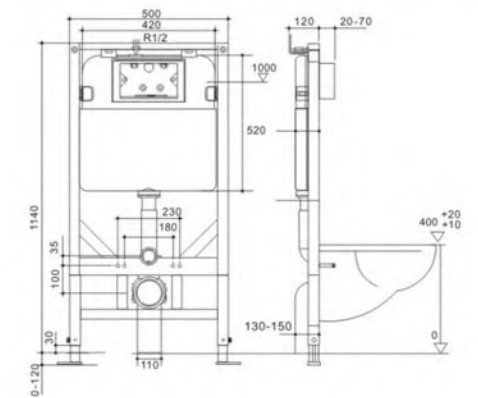

808

Water tank
Texture of material:PP
Size:380x120x390mm

R032A

Concealed water tank
Size:500x125x1400mm

R032B

Concealed water tank
Size:480x120x(1140-1260)mm

R033A

Concealed water tank
Size:500x120x(1140-1260)mm