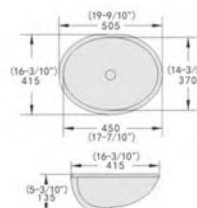

Cutaway View

OVS1610

- Name: Under Counter Basin
- ID Size: 390x315mm
- OD Size: 440x360x185mm
- 15-2/5" x 12-2/5"
- 17-3/10" x 14-1/5" x 7-3/10"
- Under counter mounting

Cutaway View

OVS1804

- Name: Under Counter Basin
- ID Size: 350x305mm
- OD Size: 400x355x180mm
- 13-4/5" x 12"
- 15-7/10" x 14" x 7-1/10"
- Under counter mounting

Cutaway View

OVS1808

- Name: Under Counter Basin
- ID Size: 390x295mm
- OD Size: 450x350x180mm
- 15-2/5" x 11-3/5"
- 17-7/10" x 13-4/5" x 7-1/10"
- Under counter mounting

Cutaway View

OVS1613

- Name: Under Counter Basin
- ID Size: 420x330mm
- OD Size: 460x380x190mm
- 16-1/2" x 13"
- 18-1/10" x 15" x 7-1/2"
- Under counter mounting

Cutaway View

OVS1714(135mm)

- Name: Under Counter Basin
- ID Size: 450x370mm
- OD Size: 505x415x135mm
- 17-7/10" x 14-3/5"
- 19-9/10" x 16-3/10" x 5-3/10"
- Under counter mounting

Cutaway View

OVS1809

- Name: Under Counter Basin
- ID Size: 490x320mm
- OD Size: 545x380x180mm
- 19-3/10" x 12-3/5"
- 21-1/2" x 15" x 7-1/10"
- Under counter mounting