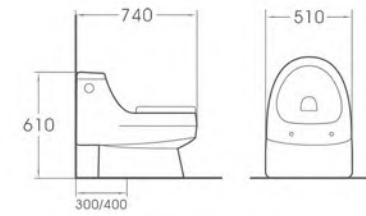

Siphonic One-piece Toilet
 Size:680x370x770mm
 S-trap:300/400mm Roughing-in

A2019

Siphonic One-piece Toilet
 Size:705x390x775mm
 S-trap:250/300mm Roughing-in

A2027

Siphonic One-piece Toilet
 Size:740x510x610mm
 S-trap:300/400mm Roughing-in