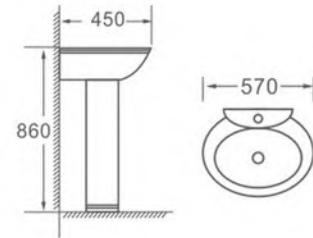

OVS-314

Basin with pedestal
Size: 575x480x840mm

OVS-A7308

Pedestal basin
Size: 420x420x830mm

OVS-B99

Basin with pedestal
Size: 570x450x860mm

OVS-A7508

Pedestal basin
Size: 460x460x810mm