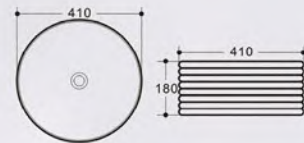

■ K459MF1

■ K459ML1

Art Basin
Size:590x440x160mm
Vareous china
Above counter mountings

Art Basin
Size:410x410x180mm
Vareous china
Above counter mountings

■ K450

■ K450MB1

■ K450MK1

■ K450ML1