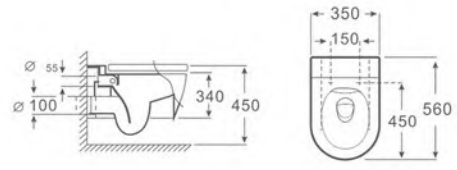

A2601 RIMLESS

Wall-hung Installation
Collision type flush wall-hung closet
Size:490x350x365mm
P-trap180mm

A2606 RIMLESS

Wall-hung Installation
Collision type flush wall-hung closet
Size:520x360x310mm
P-trap180mm

A2602 RIMLESS

Wall-hung Installation
Collision type flush wall-hung closet
Size:570x380x340mm
P-trap180mm

A2606LB RIMLESS

Glossy black
Wall-hung Installation
Collision type flush wall-hung closet
Size:520x360x310mm
P-trap180mm

A2603 RIMLESS

Wall-hung Installation
Collision type flush wall-hung closet
Size:560x350x340mm
P-trap180mm

A2606MB RIMLESS

Matt black
Wall-hung Installation
Collision type flush wall-hung closet
Size:520x360x310mm
P-trap180mm

A2604 RIMLESS

Wall-hung Installation
Washdown wall-hung closet
Size:560x350x340mm
P-trap180mm

A2611 RIMLESS

Wall-hung Installation
Collision type flush wall-hung closet
Size:495x365x300mm
P-trap180mm

A2605 RIMLESS

Wall-hung Installation
Eddy double hole wall-hung closet
Size:530x360x310mm
P-trap180mm

A2612 RIMLESS

Wall-hung Installation
Collision type flush wall-hung closet
Size:505x360x305mm
P-trap180mm