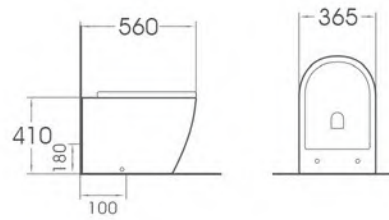

CE

A5007
Floor bidet
Size:550x370x370mm
Fixing to wall with back