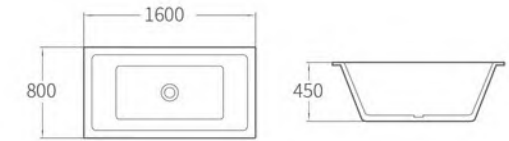

QJ6054

Acrylic crok bathtub
 亚克力嵌入式浴缸
 Size: 1100X1100X450mm
 Size: 1350X1350X450mm
 Size: 1500X1500X450mm
 White 白色

QJ6051

Acrylic crok bathtub
 亚克力嵌入式浴缸
 Size: 1500X800X450mm
 Size: 1600X800X450mm
 Size: 1700X800X450mm
 White 白色