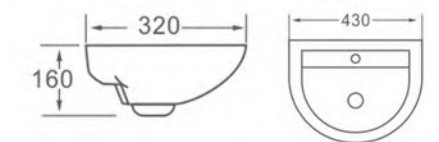

OVS-B81

Wall-hung basin
Size: 430x320x160mm