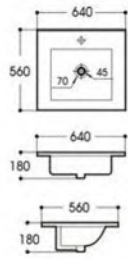

OVS-3318S

Apron Kitchen Sink Embedded Type
 Size: 835x459x254 mm 33"x18"x10"

OVS-3318D

Apron Kitchen Sink Embedded Type
 Size: 835x459x254 mm 33"x18"x10"

OVS-2522S
Cabinet Basin
Size : 640x560x180mm

OVS-3122S
Cabinet Basin
Size : 790x560x180mm