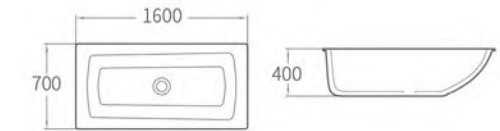

QJ2106

Acrylic crok bathtub
亚克力嵌入式浴缸
Size: 1470X700X400mm
Size: 1600X700X400mm
Size: 1700X700X400mm
White 白色