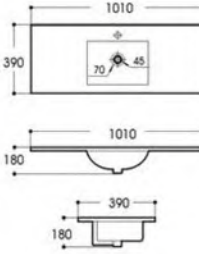

OVS-9080G

Cabinet Basin
Size : 810x390x180mm

OVS-9090D

Cabinet Basin
Size : 910x460x180mm

OVS-9100D

Cabinet Basin
Size : 1010x460x180mm

OVS-9090G

Cabinet Basin
Size : 910x390x180mm