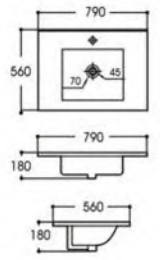

OVS-3318S

Apron Kitchen Sink Embedded Type
 Size: 835x459x254 mm 33"x18"x10"

OVS-3318D

Apron Kitchen Sink Embedded Type
 Size: 835x459x254 mm 33"x18"x10"

OVS-2522S
Cabinet Basin
Size : 640x560x180mm

OVS-3122S
Cabinet Basin
Size : 790x560x180mm