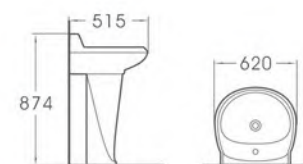

A5010

Floor bidet
 Size:625x380x480mm
 Fixing to wall with back

A5004

Floor bidet
 Size:540x370x390mm
 Fixing to wall with back

A7143

Washbasin with full pedestal
 Size:620x515x874mm
 Fixing to wall with back