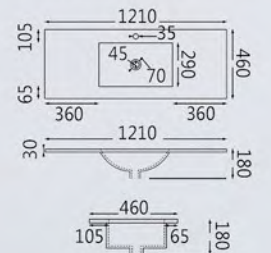

OVS-9120R
Cabinet Basin
Size:1210x460x180mm