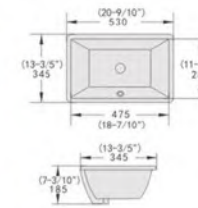

Cutaway View

OVS1612

- Name: Under Counter Basin
- ID Size: 405x275mm
- OD Size: 455x325x180mm
- 15-9/10" x 10-4/5"
- 17-9/10" x 12-4/5" x 7-1/10"
- Under counter mounting

Cutaway View

OVS1812

- Name: Under Counter Basin
- ID Size: 475x285mm
- OD Size: 530x345x185mm
- 18-7/10" x 11-1/5"
- 20-9/10" x 13-3/5" x 7-3/10"
- Under counter mounting

Cutaway View

OVS1813

- Name: Under Counter Basin
- ID Size: 460x325mm
- OD Size: 515x380x185mm
- 18-1/10" x 12-1/5"
- 20-3/10" x 15" x 7-3/10"
- Under counter mounting

Cutaway View

OVS1801

- Name: Under Counter Basin
- ID Size: 450x350mm
- OD Size: 500x400x180mm
- 17-7/10" x 13-4/5"
- 19-7/10" x 15-7/10" x 7-1/10"
- Under counter mounting