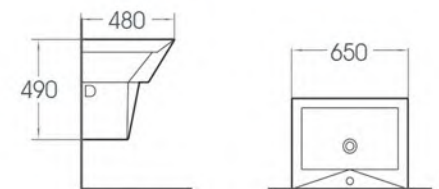

A7410

Wall-hung basin
Size:650x480x490mm