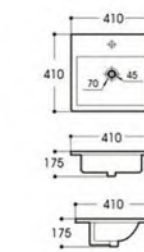

OVS-8036E
Cabinet Basin
Size : 810x360x180mm

OVS-9060DA
Cabinet Basin
Size : 610x395x170mm

OVS-1036E
Cabinet Basin
Size : 1010x360x180mm

OVS-9080DA
Cabinet Basin
Size : 810x395x170mm

OVS-9048B
Cabinet Basin
Size : 410x410x175mm