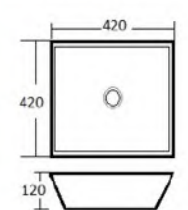

OVS-A049
Size:420x420x120mm