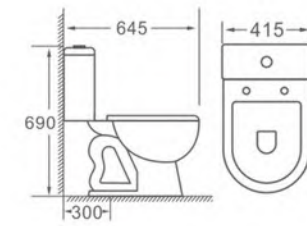

OVS-2081

Siphonic two-piece toilet
Size:645x415x690mm
S-trap:300mm Roughing-in