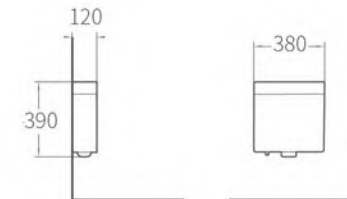

808

Water tank
Texture of material:PP
Size:380x120x390mm