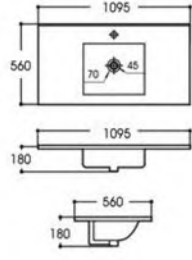

OVS-4322S
Cabinet Basin
Size : 1095x560x180mm