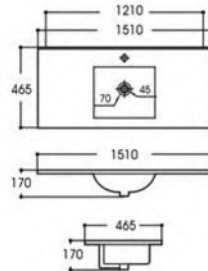

OVS-9120E/9150E
Cabinet Basin
Size : 1210x465x170mm
Size : 1510x465x170mm