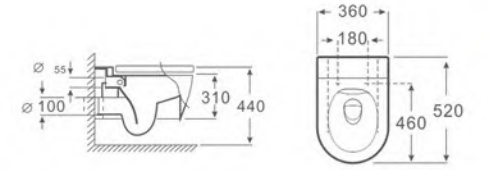

A2606 RIMLESS

Wall-hung Installation
Collision type flush wall-hung closet
Size:520x360x310mm
P-trap180mm