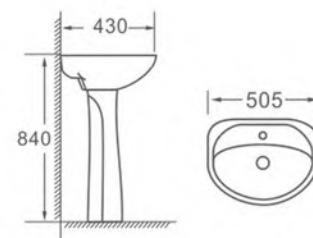

OVS-B02

Basin with pedestal
Size: 505x430x840mm