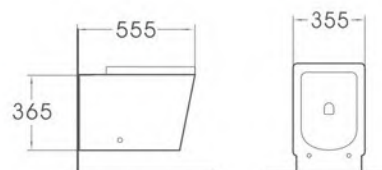

CE

A5015W

Wall mounted bidet
Size:555x355x365mm
Fixing to wall with back