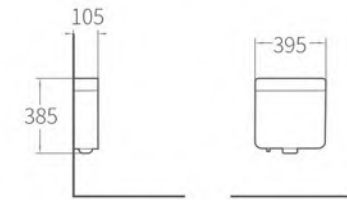

A2097

Siphonic One-piece Toilet
Size:740x380x630mm
S-trap:300/400mm Roughing-in

A2388

Washdown One-piece Toilet
Size:785x415x663mm
S-trap:250/300mm Roughing-in
P-trap:180mm Roughing-in

805

Water tank
Texture of material:PP
Size:395x105x385mm