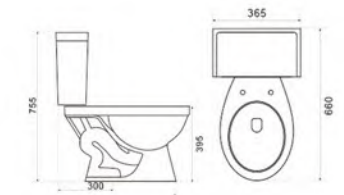

OVS-2619

Siphonic two piece
Toilet Bowl&Tank
Size:660x365x755mm
S-trap:300mm Roughing-in