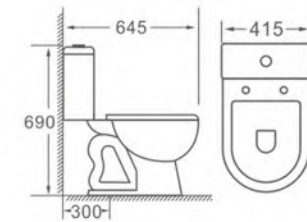

OVS-2081T

Siphonic two-piece toilet
Size:645x415x690mm
S-trap:300mm Roughing-in