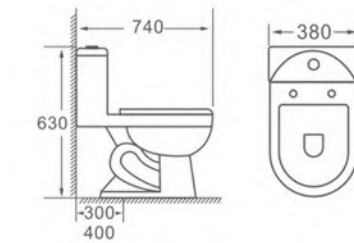

A2097

Siphonic One-piece Toilet
Size:740x380x630mm
S-trap:300/400mm Roughing-in

A2388

Washdown One-piece Toilet
Size:785x415x663mm
S-trap:250/300mm Roughing-in
P-trap:180mm Roughing-in

805

Water tank
Texture of material:PP
Size:395x105x385mm