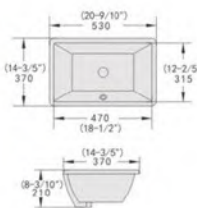

Cutaway View

OVS1808

- Name: Under Counter Basin
- ID Size: 390x295mm
- OD Size: 450x350x180mm
- 15-2/5" x 11-3/5"
- 17-7/10" x 13-4/5" x 7-1/10"
- Under counter mounting

Cutaway View

OVS1613

- Name: Under Counter Basin
- ID Size: 420x330mm
- OD Size: 460x380x190mm
- 16-1/2" x 13"
- 18-1/10" x 15" x 7-1/2"
- Under counter mounting

Cutaway View

OVS1714(135mm)

- Name: Under Counter Basin
- ID Size: 450x370mm
- OD Size: 505x415x135mm
- 17-7/10" x 14-3/5"
- 19-9/10" x 16-3/10" x 5-3/10"
- Under counter mounting

Cutaway View

OVS1809

- Name: Under Counter Basin
- ID Size: 490x320mm
- OD Size: 545x380x180mm
- 19-3/10" x 12-3/5"
- 21-1/2" x 15" x 7-1/10"
- Under counter mounting

Cutaway View

OVS1811

- Name: Under Counter Basin
- ID Size: 470x315mm
- OD Size: 530x370x210mm
- 18-1/2" x 12-2/5"
- 20-9/10" x 14-3/5" x 8-3/10"
- Under counter mounting

Cutaway View

OVS1714(210mm)

- Name: Under Counter Basin
- ID Size: 440x360mm
- OD Size: 490x400x210mm
- 17-3/10" x 14-1/5"
- 19-3/10" x 15-4/5" x 8-3/10"
- Under counter mounting