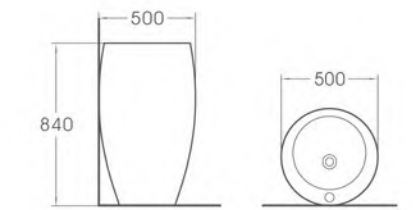

CE

A2069
Wall-hung toilet
Size:550x370x370mm
P-trap

CE

A5007
Wall mounted bidet
Size:555x365x330mm
Fixing to wall with back

CE

A7408
Wall-hung one-piece basin
Size:530x440x390mm
Fixing to wall with back

A7001
One piece basin
Size:500x500x840mm
Fixing to wall with back