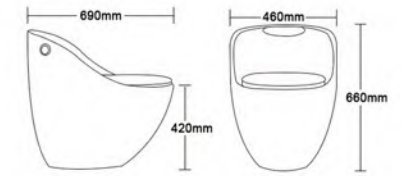

A2220-SBW

Siphonic One-piece Toilet
Size:690x460x660mm
S-trap:300-400mm Roughing-in