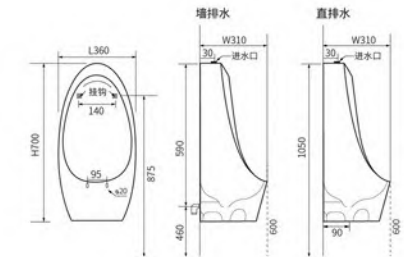

A6050

Urinal
Size:360x310x700mm
S-trap
P-trap
70mm Roughing-in