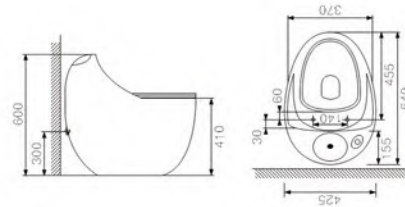

A2219

Siphonic One-piece Toilet
Size:640x425x600mm
S-trap:250/300mm Roughing-in