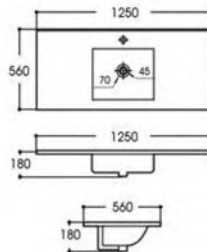

OVS-4922S
Cabinet Basin
Size : 1250x560x180mm