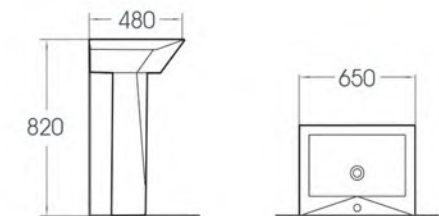

7156

Basin with pedestal
 Size:530x440x810mm

A7016

Basin with pedestal
 Size:465x470x830mm

A2029

Washdown One-piece Toilet
 Size:750x400x890mm
 S-trap:250/300mm Roughing-in
 P-trap:180mm Roughing-in

A7714

Basin with pedestal
 Size:650x480x820mm