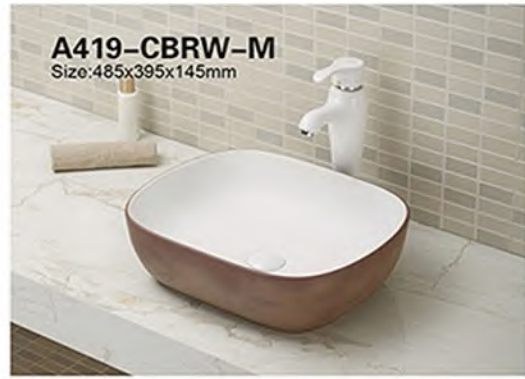

Product

Characterized by the excellent quality and stylish appearance, they lead the fashion with the delicate workmanship.

IT IS A SERIES

The splendid, elegant feeling, the wonderful intention inclined to the people who have temperament and interest.