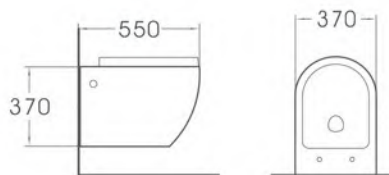

CE

A5007
Wall mounted bidet
Size:555x365x330mm
Fixing to wall with back