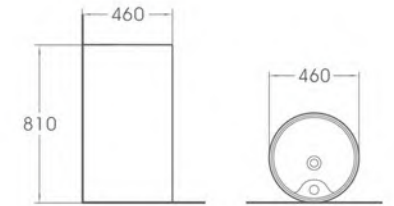

OVS-314

Basin with pedestal
Size: 575x480x840mm

OVS-A7308

Pedestal basin
Size: 420x420x830mm

OVS-B99

Basin with pedestal
Size: 570x450x860mm

OVS-A7508

Pedestal basin
Size: 460x460x810mm