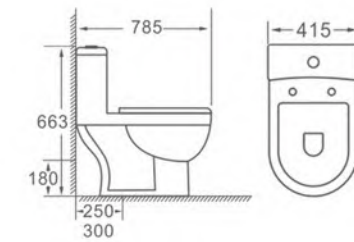

A2097

Siphonic One-piece Toilet
Size:740x380x630mm
S-trap:300/400mm Roughing-in

A2388

Washdown One-piece Toilet
Size:785x415x663mm
S-trap:250/300mm Roughing-in
P-trap:180mm Roughing-in

805

Water tank
Texture of material:PP
Size:395x105x385mm