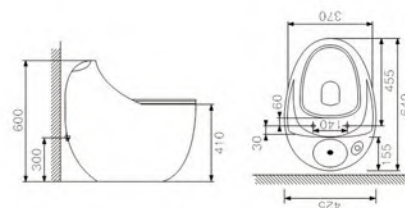

A2219-GL

Siphonic One-piece Toilet
Size:640x425x600mm
S-trap:250/300mm Roughing-in