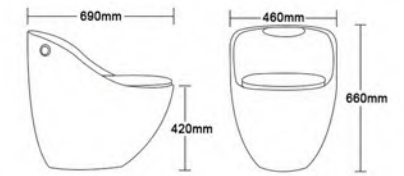

A2219-GL

Siphonic One-piece Toilet
Size:640x425x600mm
S-trap:250/300mm Roughing-in

A2220

Siphonic One-piece Toilet
Size:690x460x660mm
S-trap:300-400mm Roughing-in

A2220-BL

Siphonic One-piece Toilet
Size:690x460x660mm
S-trap:300-400mm Roughing-in