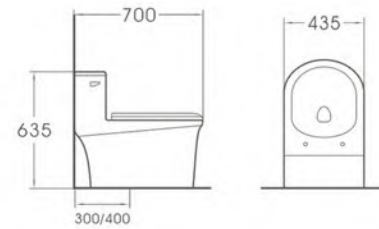

A2215

Siphonic One-piece Toilet
Size:700x435x635mm
S-trap:300/400mm Roughing-in