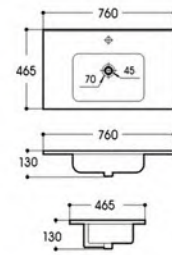

OVS-9075K
Cabinet Basin
Size:760x465x130mm