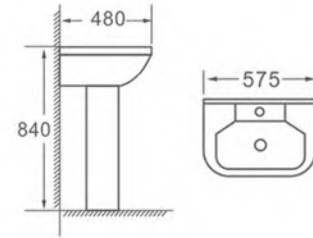

OVS-314

Basin with pedestal
Size: 575x480x840mm

OVS-A7308

Pedestal basin
Size: 420x420x830mm

OVS-B99

Basin with pedestal
Size: 570x450x860mm

OVS-A7508

Pedestal basin
Size: 460x460x810mm