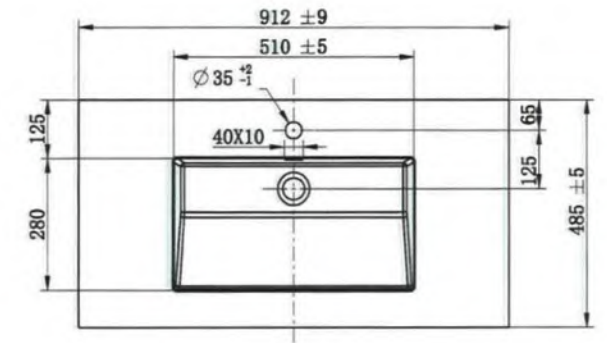

OVS-910F

Cabinet Basin
Size:910x485x170mm

OVS-1215F

Cabinet Basin
Size:1215x485x170mm