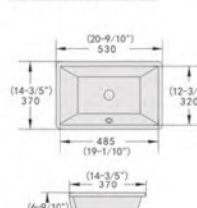

Cutaway View

OVS1802

- Name: Under Counter Basin
- ID Size: 485x320mm
- OD Size: 530x370x175mm
- 19-1/10" x 12-3/5"
- 20-9/10" x 14-3/5" x 6-9/10"
- Under counter mounting