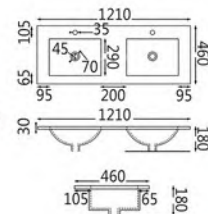

OVS-9050
Cabinet Basin
Size : 535x460x180mm

CE

OVS-9060R
Cabinet Basin
Size:610x460x180mm

CE

OVS-9080R
Cabinet Basin
Size:810x460x180mm

OVS-9100R
Cabinet Basin
Size:1010x460x180mm

OVS-9120R
Cabinet Basin
Size:1210x460x180mm