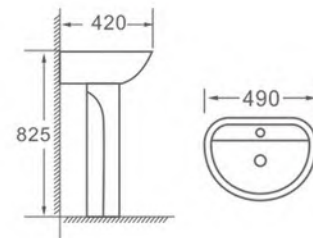

OVS-B28

Basin with pedestal
Size: 490x420x825mm