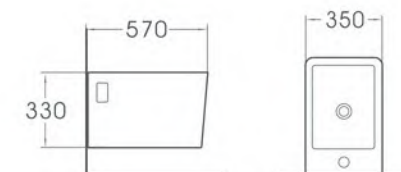

Floor bidet
Size:560x350x405mm
Fixing to wall with back

CE

A2068

Wall-hung toilet
Size:570x350x330mm
P-trap

CE

A5016W

Wall mounted bidet
Size:570x350x330mm
Fixing to wall with back

CE