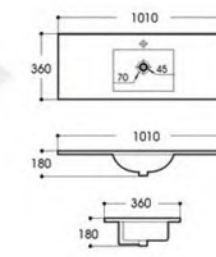

OVS-1036E
Cabinet Basin
Size : 1010x360x180mm