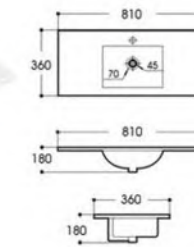

OVS-8036E
Cabinet Basin
Size : 810x360x180mm