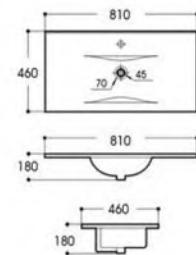

Cabinet Basin
Size : 760x460x180mm

OVS-9080D

Cabinet Basin
Size : 810x460x180mm