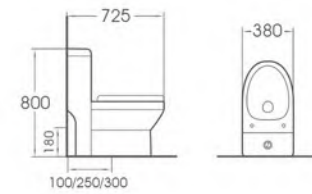

OVS-B02

Basin with pedestal
Size: 505x430x840mm

OVS-B81

Wall-hung basin
Size: 430x320x160mm

A2001

Washdown One-piece Toilet
 Size:725x380x800mm
 P-trap:180mm Roughing-in
 S-trap:100/250/300mm Roughing-in

A2026