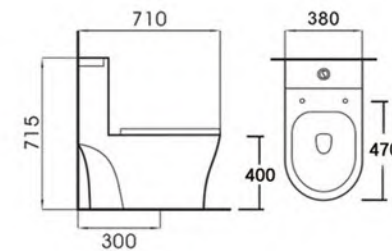

OVS-0382Z-MB

Swirling Rush-piece toilet
Size:710x380x715mm
S-trap:300mm Roughing-in