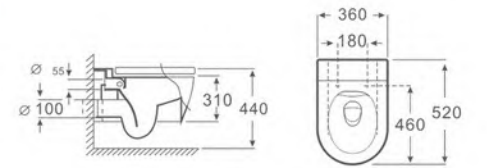

A2606LB RIMLESS

Glossy black
Wall-hung Installation
Collision type flush wall-hung closet
Size:520x360x310mm
P-trap180mm