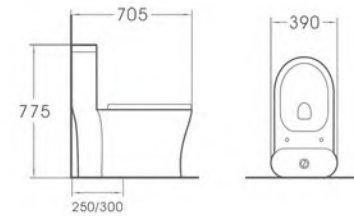

A2019

Siphonic One-piece Toilet
Size:705x390x775mm
S-trap:250/300mm Roughing-in