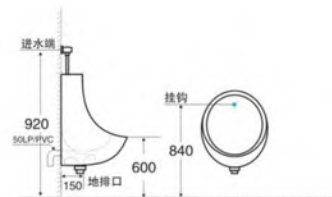

A6013

Urinal
Size:380x320x460mm
P-trap
375mm Roughing-in