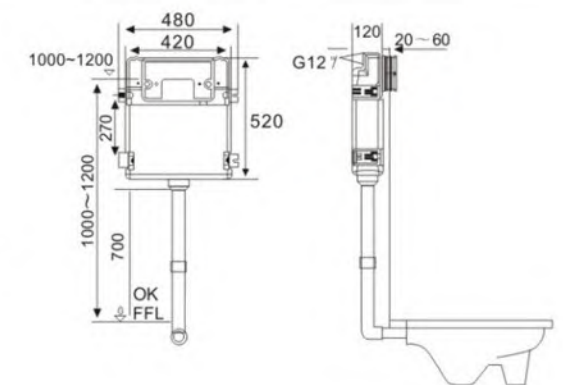

R032B

Concealed water tank
Size:480x120x(1140-1260)mm