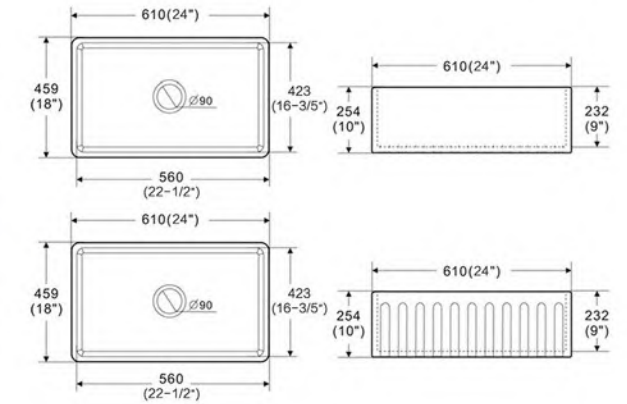

OVS-A524B
Size:360x360x125mm

OVS-A394
Size:555x320x130mm

OVS-A271
Size:585x460x165mm

OVS-2418S

Apron Kitchen Sink Embedded Type
 Size: 610x459x254 mm 24"x18"x10"

OVS-3018S

Apron Kitchen Sink Embedded Type
 Size: 760x459x254 mm 30"x18"x10"