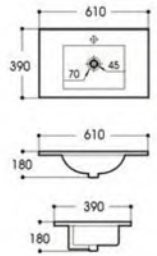

OVS-9120EE
Cabinet Basin
Size : 1210x465x170mm

OVS-9150EE
Cabinet Basin
Size : 1510x465x170mm

OVS-9060D

Cabinet Basin
Size : 610x460x180mm

OVS-9070D

Cabinet Basin
Size : 710x460x180mm

OVS-9050G

Cabinet Basin
Size : 510x390x180mm