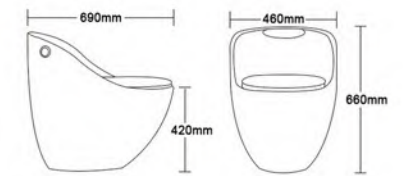

A2220-SGB

Siphonic One-piece Toilet
Size:690x460x660mm
S-trap:300-400mm Roughing-in

A2220-SBW

Siphonic One-piece Toilet
Size:690x460x660mm
S-trap:300-400mm Roughing-in

A2220-SBB

Siphonic One-piece Toilet
Size:690x460x660mm
S-trap:300-400mm Roughing-in