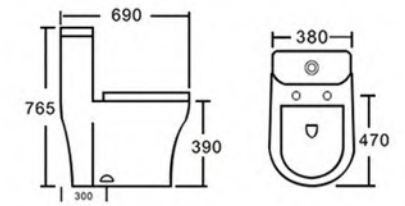

OVS-2183

Siphonic one-piece toilet
 Size: 720x430x750mm (28-3/10"x16-9/10"x29-1/2")
 S-trap.305mm Roughing-in

OVS-832Y-MB

Siphonic One-piece toilet
Size:690x360x810mm
S-trap:300mm Roughing-in

OVS-832Y

Siphonic One-piece toilet
Size:690x360x810mm
S-trap:300mm Roughing-in

OVS-832Z-MB

Siphonic One-piece toilet
Size:690x380x765mm
S-trap:300mm Roughing-in

OVS-832Z

Siphonic One-piece toilet
Size:690x380x765mm
S-trap:300mm Roughing-in

OVS-0382Y-MB

Swirling Rush-piece toilet
Size:680x410x785mm
S-trap:300mm Roughing-in