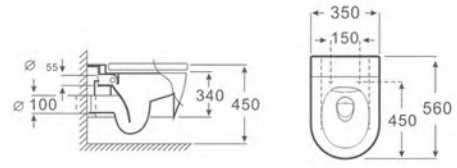

A2603 RIMLESS

Wall-hung Installation
Collision type flush wall-hung closet
Size:560x350x340mm
P-trap180mm