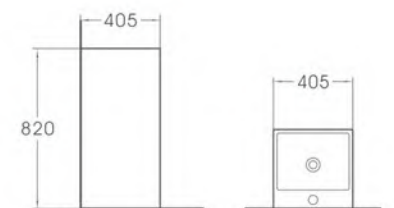

OVS-A7506

Pedestal basin
Size: 405x405x820mm