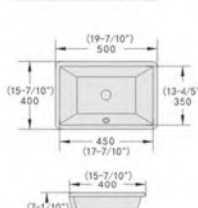

Cutaway View

OVS1612

- Name: Under Counter Basin
- ID Size: 405x275mm
- OD Size: 455x325x180mm
- 15-9/10" x 10-4/5"
- 17-9/10" x 12-4/5" x 7-1/10"
- Under counter mounting

Cutaway View

OVS1812

- Name: Under Counter Basin
- ID Size: 475x285mm
- OD Size: 530x345x185mm
- 18-7/10" x 11-1/5"
- 20-9/10" x 13-3/5" x 7-3/10"
- Under counter mounting

Cutaway View

OVS1813

- Name: Under Counter Basin
- ID Size: 460x325mm
- OD Size: 515x380x185mm
- 18-1/10" x 12-1/5"
- 20-3/10" x 15" x 7-3/10"
- Under counter mounting

Cutaway View

OVS1801

- Name: Under Counter Basin
- ID Size: 450x350mm
- OD Size: 500x400x180mm
- 17-7/10" x 13-4/5"
- 19-7/10" x 15-7/10" x 7-1/10"
- Under counter mounting

Cutaway View

OVS1802

- Name: Under Counter Basin
- ID Size: 485x320mm
- OD Size: 530x370x175mm
- 19-1/10" x 12-3/5"
- 20-9/10" x 14-3/5" x 6-9/10"
- Under counter mounting

Cutaway View

OVS1813ADA

- Name: Under Counter Basin
- ID Size: 470x335mm
- OD Size: 510x380x145mm
- 18-1/2" x 13-1/5"
- 20-1/10" x 15" x 5-7/10"
- Under counter mounting