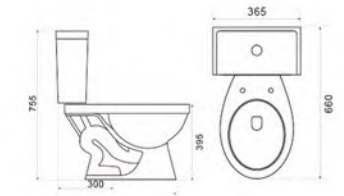

OVS-2660

Siphonic two piece
Toilet Bowl&Tank
Size:660x365x755mm
S-trap:300mm Roughing-in