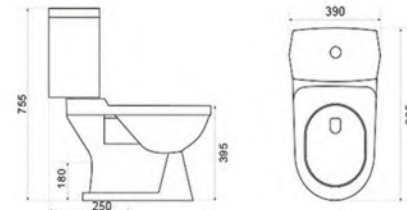

A7105

Washbasin with full pedestal
 Size:560x470x810mm
 Fixing to wall with back

A2509

Washdown two piece Toilet Bowl&Tank
 Size:685x390x755mm
 S-trap:250mm Roughing-in
 P-trap:180mm Roughing-in

A2024

Washdown One-piece toilet
 Size:690x400x830mm
 S-trap:250/300mm Roughing-in
 P-trap:180mm Roughing-in