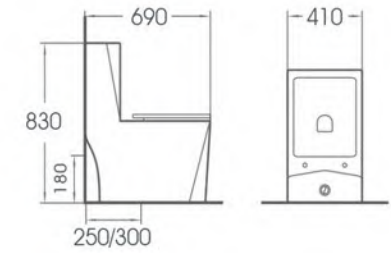

A7105

Washbasin with full pedestal
 Size:560x470x810mm
 Fixing to wall with back

A2509

Washdown two piece Toilet Bowl&Tank
 Size:685x390x755mm
 S-trap:250mm Roughing-in
 P-trap:180mm Roughing-in

A2024

Washdown One-piece toilet
 Size:690x400x830mm
 S-trap:250/300mm Roughing-in
 P-trap:180mm Roughing-in