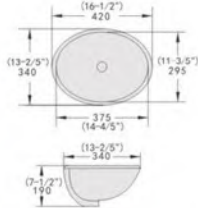

WC-18001-R RIMLESS

Siphon two-piece toilet
Size:730x375x820mm
S-trap:300 Roughing-in

WC-18001-L RIMLESS

Wall hung toilet
Size:515x360x360mm
P-trap:180mm Roughing-in

Cutaway View

OVS1512

- Name: Under Counter Basin
- ID Size: 375x295mm
- OD Size: 420x340x190mm
- 14-4/5" x 11-3/5"
- 16-1/2" x 13-2/5" x 7-1/2"
- Under counter mounting

Cutaway View

OVS1610

- Name: Under Counter Basin
- ID Size: 390x315mm
- OD Size: 440x360x185mm
- 15-2/5" x 12-2/5"
- 17-3/10" x 14-1/5" x 7-3/10"
- Under counter mounting

Cutaway View

OVS1804

- Name: Under Counter Basin
- ID Size: 350x305mm
- OD Size: 400x355x180mm
- 13-4/5" x 12"
- 15-7/10" x 14" x 7-1/10"
- Under counter mounting