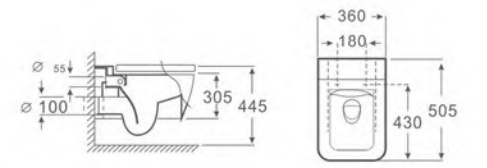

A2612 RIMLESS

Wall-hung Installation
Collision type flush wall-hung closet
Size:505x360x305mm
P-trap180mm