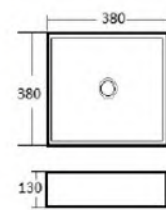

Cutaway View

OVS1802

- Name: Under Counter Basin
- ID Size: 485x320mm
- OD Size: 530x370x175mm
- 19-1/10" x 12-3/5"
- 20-9/10" x 14-3/5" x 6-9/10"
- Under counter mounting

Cutaway View

OVS1813ADA

- Name: Under Counter Basin
- ID Size: 470x335mm
- OD Size: 510x380x145mm
- 18-1/2" x 13-1/5"
- 20-1/10" x 15" x 5-7/10"
- Under counter mounting

Cutaway View

OVS227

- Name: Above Counter Basin
- OD Size: 520x445x210mm
- Above counter mounting
- 20-1/2" x 17-1/2" x 8"

OVS-A022
Size:480x370x130mm

OVS-A037
Size:380x380x130mm

OVS-A426
Size:455x320x135mm