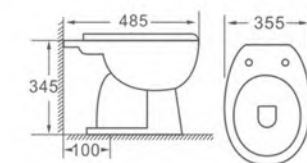

OVS-2081

Siphonic two-piece toilet
 Size:645x415x690mm
 S-trap:300mm Roughing-in

OVS-2081T

Siphonic two-piece toilet
 Size:645x415x690mm
 S-trap:300mm Roughing-in

OVS-C29

Toilet
 Size:485x355x345mm
 S-trap:100mm Roughing-in