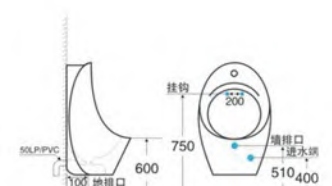

A6013

Urinal
Size:380x320x460mm
P-trap
375mm Roughing-in

A6002B

Urinal
Size:405x365x850mm
S-trap
P-trap
80mm Roughing-in

A6017

Urinal
Size:340x400x760mm
P-trap
660mm Roughing-in

A6002

Urinal
Size:400x420x1020mm
S-trap
P-trap
185mm Roughing-in