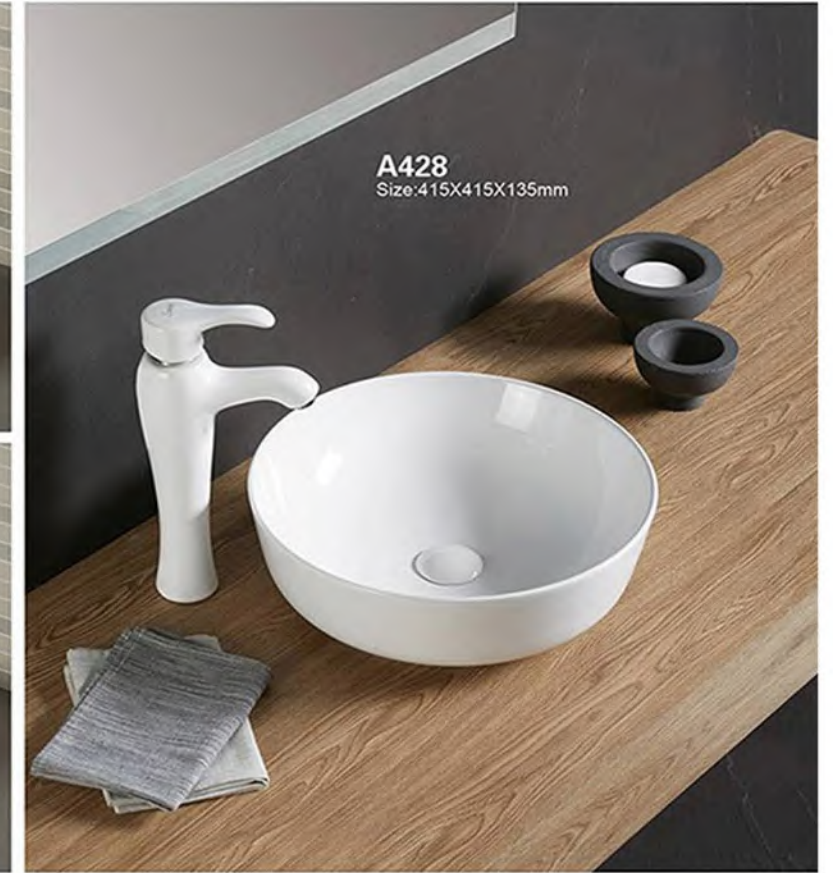

A422B
Size:500X400X135mm

A423
Size:385X385X140mm

A423A
Size:610X400X145mm

A426 Size:455X320X135mm

A427 Size:440X440X135mm

A428
Size:415X415X135mm

Endow new vitality to classical design style, blend modern sanitary life concept with concise clear product vocabulary, interpreting the perfect sanitary model integrated global cultural flavors.