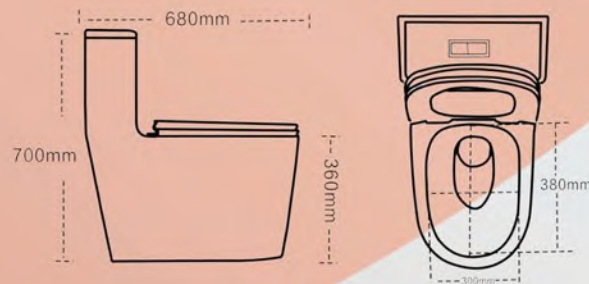

OVS-2117Z

Siphon one-piece toilet
Size:680x360x700mm
S-trap:300mm Roughing-in