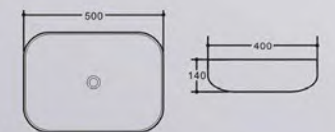

K395

K395MB1

K395MF1

K395MK1

K395ML1

Art Basin
Size:500x400x140mm
Vareous china
Above counter mountings

K397

K397MB1