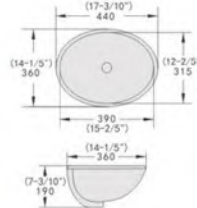

WC-18001-R RIMLESS

Siphon two-piece toilet
Size:730x375x820mm
S-trap:300 Roughing-in

WC-18001-L RIMLESS

Wall hung toilet
Size:515x360x360mm
P-trap:180mm Roughing-in

Cutaway View

OVS1512

- Name: Under Counter Basin
- ID Size: 375x295mm
- OD Size: 420x340x190mm
- 14-4/5" x 11-3/5"
- 16-1/2" x 13-2/5" x 7-1/2"
- Under counter mounting

Cutaway View

OVS1610

- Name: Under Counter Basin
- ID Size: 390x315mm
- OD Size: 440x360x185mm
- 15-2/5" x 12-2/5"
- 17-3/10" x 14-1/5" x 7-3/10"
- Under counter mounting

Cutaway View

OVS1804

- Name: Under Counter Basin
- ID Size: 350x305mm
- OD Size: 400x355x180mm
- 13-4/5" x 12"
- 15-7/10" x 14" x 7-1/10"
- Under counter mounting