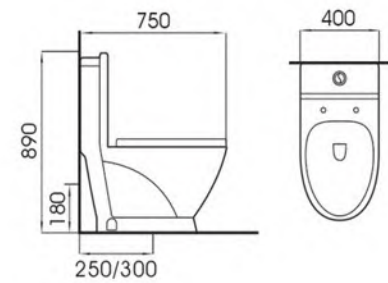

7156

Basin with pedestal
 Size:530x440x810mm

A7016

Basin with pedestal
 Size:465x470x830mm

A2029

Washdown One-piece Toilet
 Size:750x400x890mm
 S-trap:250/300mm Roughing-in
 P-trap:180mm Roughing-in

A7714

Basin with pedestal
 Size:650x480x820mm