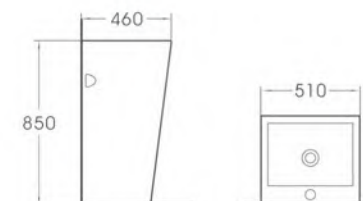

A7404

Wall-hung one-piece basin
Size:510x425x380mm
Fixing to wall with back

CE

A7003

One piece basin
Size:510x460x850mm
Fixing to wall with back

BOSTON

The whole sanitary ware show a concise style, breaking through formatting restriction, various modern factors gather to satisfy you.