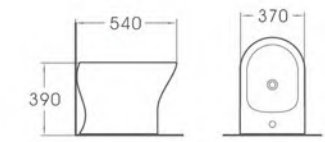

A5004

Floor bidet
Size:540x370x390mm
Fixing to wall with back