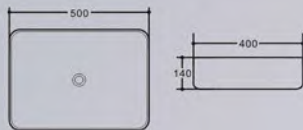

■ K450MF1

Art Basin
Size:390x390x150mm
Vareous china
Above counter mountings

■ K451

■ K451MB1

■ K451MK1

■ K451ML1

■ K451MF1

Art Basin
Size:500x400x140mm
Vareous china
Above counter mountings